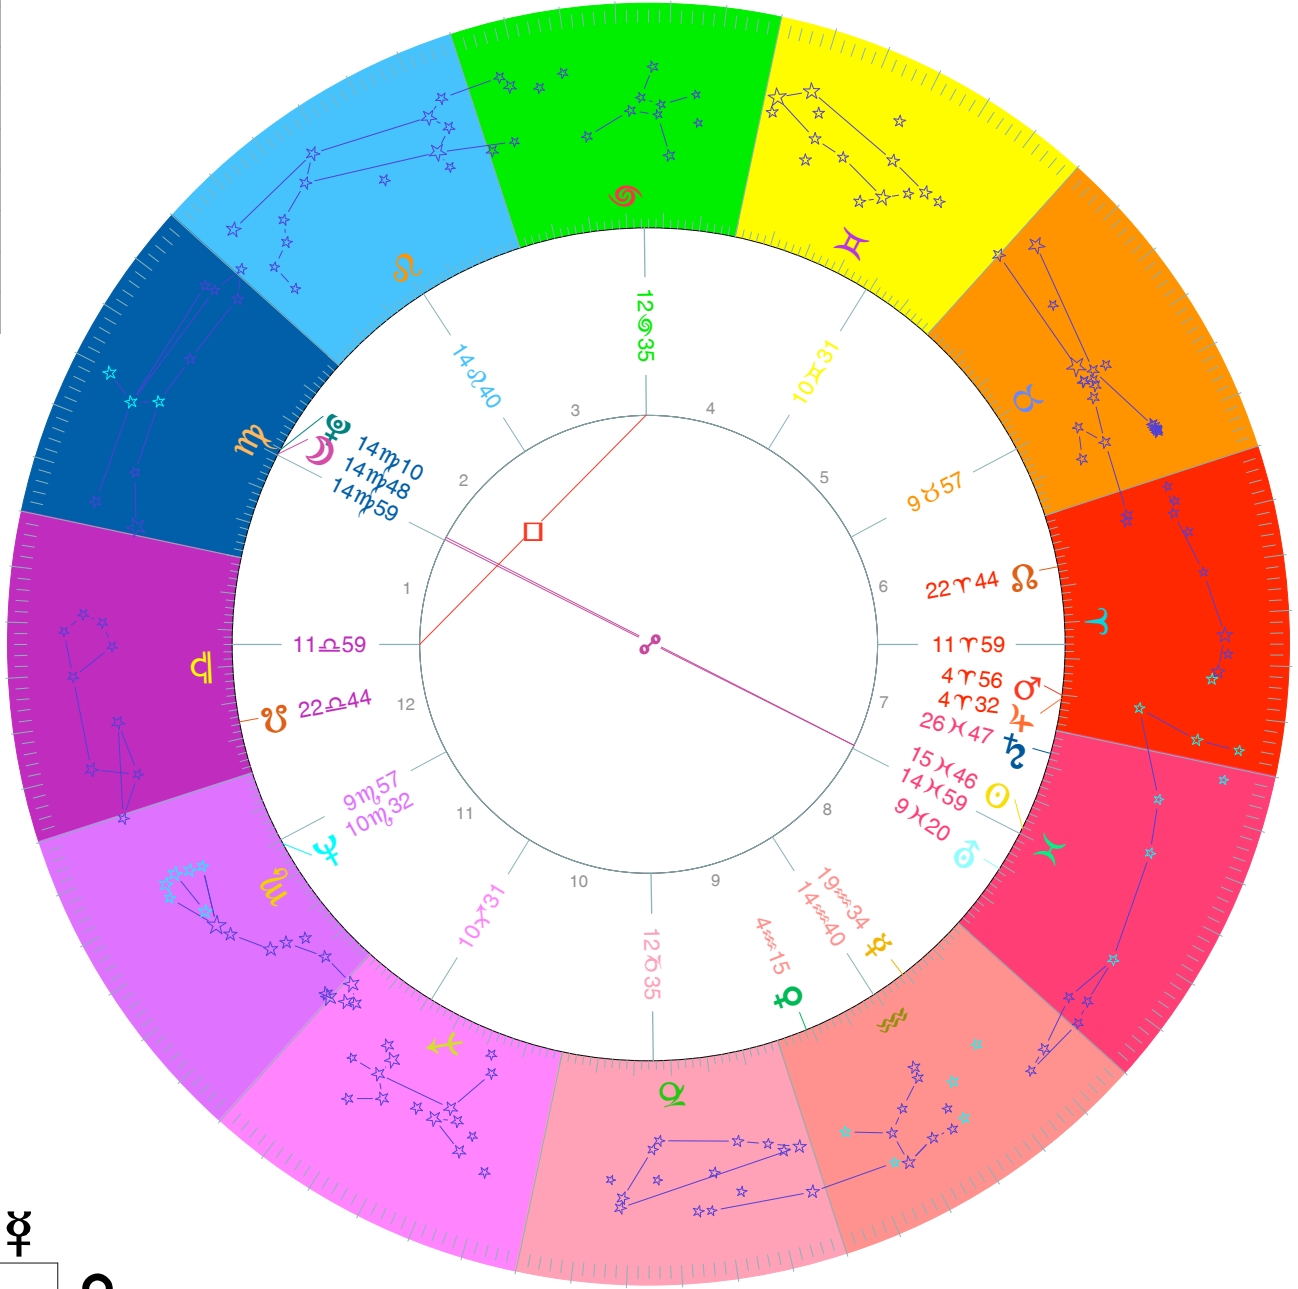

| | | | |
|---|----------|-----|---|
| ♁ | Position | R | |
| ♂ | 15 | ♋46 | |
| ♃ | 14 | ♏48 | |
| ♆ | 19 | ♌34 | |
| ♁ | 4 | ♌15 | |
| ♂ | 4 | ♏56 | |
| ♃ | 4 | ♏32 | |
| ♃ | 26 | ♋47 | |
| ♆ | 9 | ♋20 | |
| ♆ | 10 | ♏32 | R |
| ♁ | 14 | ♏10 | R |
| ♁ | 22 | ♏44 | |
| ♁ | 22 | ♏44 | |

Event of Star of the Magi - Geocentric
 At Bethlehem, Latitude 31N43', Longitude 35E12'
 Date: Friday, 5/MAR/6 B.C., Julian
 Time: 19:59, Local Time

Sidereal Time 6:41:15, Vernal Point 3♈ 7'23", House System: Placidus
 Zodiac: Sidereal SVP, Aspect set: Conjunction/Square/Opposition

| Pl | Lat. | Decl. |
|----|-------|-------|
| ♁ | | 5S40 |
| ♂ | 3N11 | 8N59 |
| ♆ | 1S56 | 16S57 |
| ♁ | 0N 9 | 19S16 |
| ♂ | 0S23 | 1N38 |
| ♃ | 1S 9 | 0N46 |
| ♃ | 2S16 | 3S22 |
| ♆ | 0S44 | 8S50 |
| ♁ | 1N55 | 13S19 |
| ♁ | 17N26 | 22N16 |