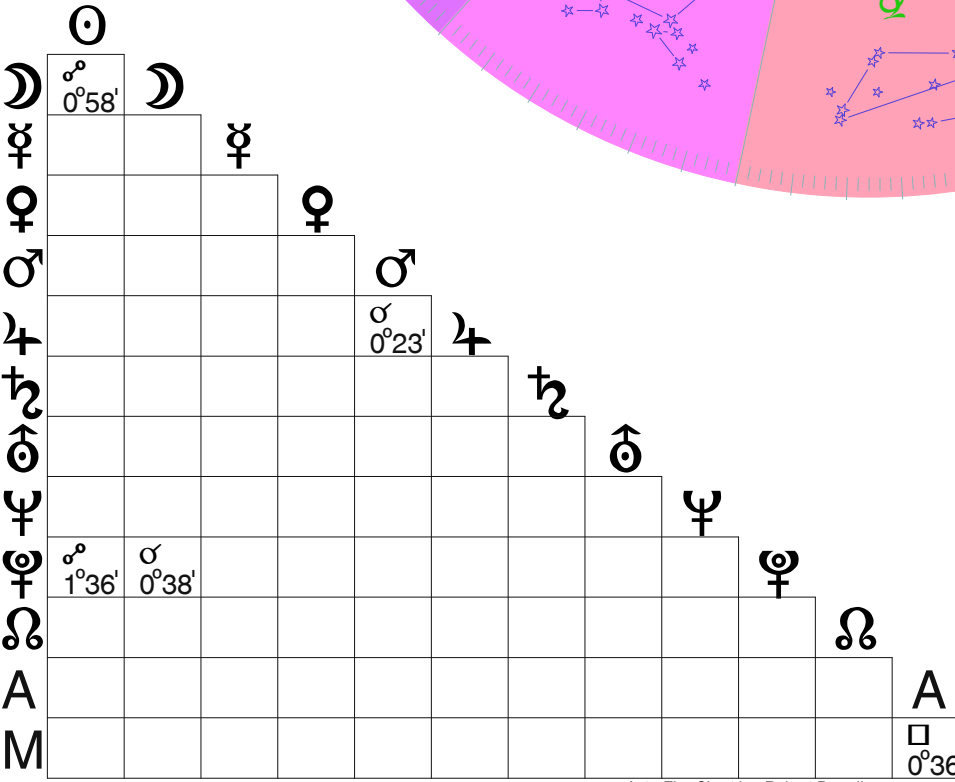

♁	Position	R
♁	15 46	
♂	14 48	
♀	19 34	
♀	4 15	
♂	4 56	
♃	4 32	
♃	26 47	
♄	9 20	
♃	10 32	R
♃	14 10	R
♃	22 44	
♄	22 44	

Event of Star of the Magi - Geocentric
 At Bethlehem, Latitude 31N43', Longitude 35E12'
 Date: Friday, 5/MAR/6 B.C., Julian
 Time: 19:59, Local Time

Sidereal Time 6:41:15, Vernal Point 3 723", House System: Placidus
 Zodiac: Sidereal SVP, Aspect set: Conjunction/Square/Opposition

Houses	
1	11 59
2	14 59
3	14 40
4	12 35
5	10 31
6	9 57
7	11 59
8	14 59
9	14 40
10	12 35
11	10 31
12	9 57