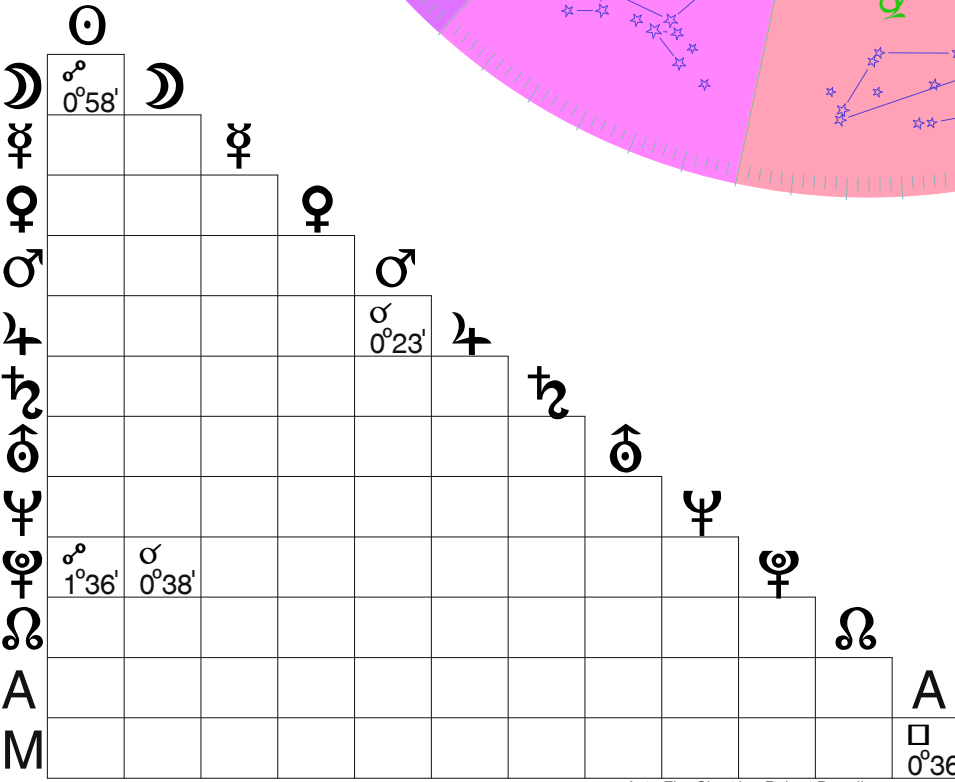

♁	Position	R	
♂	15	♋46	
♃	14	♏48	
♆	19	♌34	
♁	4	♌15	
♂	4	♏56	
♃	4	♏32	
♃	26	♋47	
♆	9	♋20	
♆	10	♏32	R
♁	14	♏10	R
♁	22	♏44	
♁	22	♏44	

Event of Star of the Magi - Geocentric
At Bethlehem, Latitude 31N43', Longitude 35E12'
Date: Friday, 5/MAR/6 B.C., Julian
Time: 19:59, Local Time

Sidereal Time 6:41:15, Vernal Point 3♈ 7'23", House System: Placidus
Zodiac: Sidereal SVP, Aspect set: Conjunction/Square/Opposition

Houses		
1	11	♏59
2	14	♏59
3	14	♏40
4	12	♏35
5	10	♏31
6	9	♏57
7	11	♏59
8	14	♋59
9	14	♌40
10	12	♌35
11	10	♌31
12	9	♌57

Pl	Lat.	Decl.
♁		5S40
♂	3N11	8N59
♆	1S56	16S57
♁	0N 9	19S16
♂	0S23	1N38
♃	1S 9	0N46
♃	2S16	3S22
♆	0S44	8S50
♁	1N55	13S19
♁	17N26	22N16

	Ca	Fi	Mu
Fire	3	0	0
Ear	0	0	2
Air	1	2	0
Wat	1	1	3