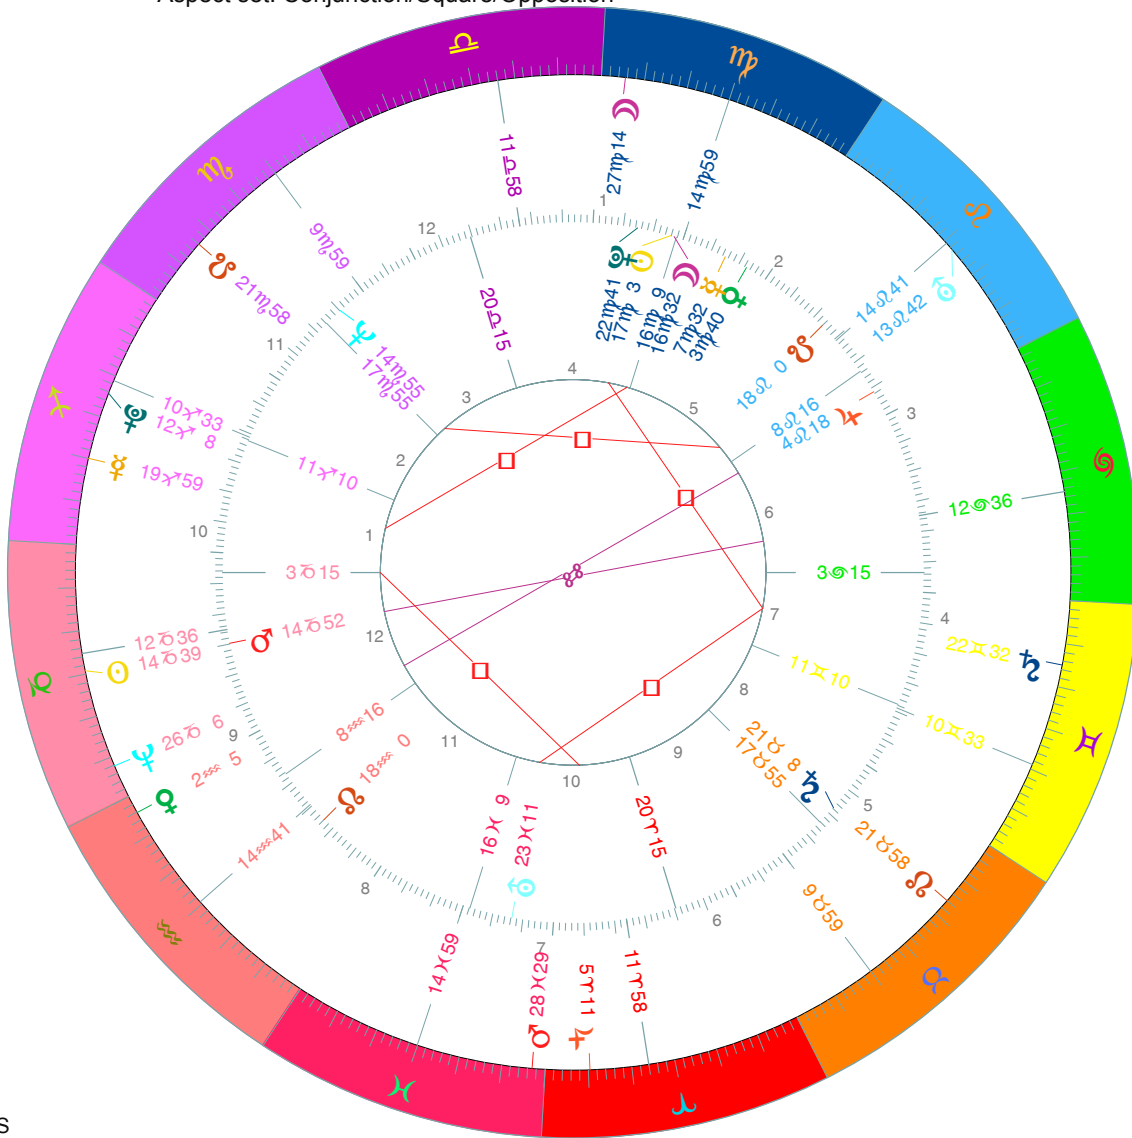

Comparison Chart

Outer - Geocentric
 Death of John the Baptist (V. +)
 At Machaerus, Latitude 31N35', Longitude 35E40'
 Date: Thursday, 4/JAN/31, Julian
 Time: 0: 0, Local Time
 Sidereal Time 6:43:30, Vernal Point 2 ♈ 37'38"

Inner - Geocentric
 Conception of John the Baptist
 At Jutta (Yatah), Latitude 31N32', Longitude 35E6'
 Date: Monday, 9/SEP/3 B.C., Julian
 Time: 13:60, Local Time
 Sidereal Time 13: 3:14, Vernal Point 3 ♈ 4'28"

House System: Placidus, Zodiac: Sidereal SVP
 Aspect set: Conjunction/Square/Opposition

	Houses	Houses
1	11 ̄ 58	3 ̄ 15
2	14 ̄ 59	11 ̄ 10
3	14 ̄ 41	17 ̄ 55
4	12 ̄ 36	20 ̄ 15
5	10 ̄ 33	16 ̄ 9
6	9 ̄ 59	8 ̄ 16
7	11 ̄ 58	3 ̄ 15
8	14 ̄ 59	11 ̄ 10
9	14 ̄ 41	17 ̄ 55
10	12 ̄ 36	20 ̄ 15
11	10 ̄ 33	16 ̄ 9
12	9 ̄ 59	8 ̄ 16

Cross Aspects

	☉	☾	♃	♄	♅	♆	♇	♈	♉	♊	♋	A	M
☉					♅ 0°14'								
☾													
♃	☾ 2°56'												
♄					♅ 2°13'								
♅												☾ 1°56'	
♆													
♇													
♈													
♉													
♊													
♋													
A													
M													