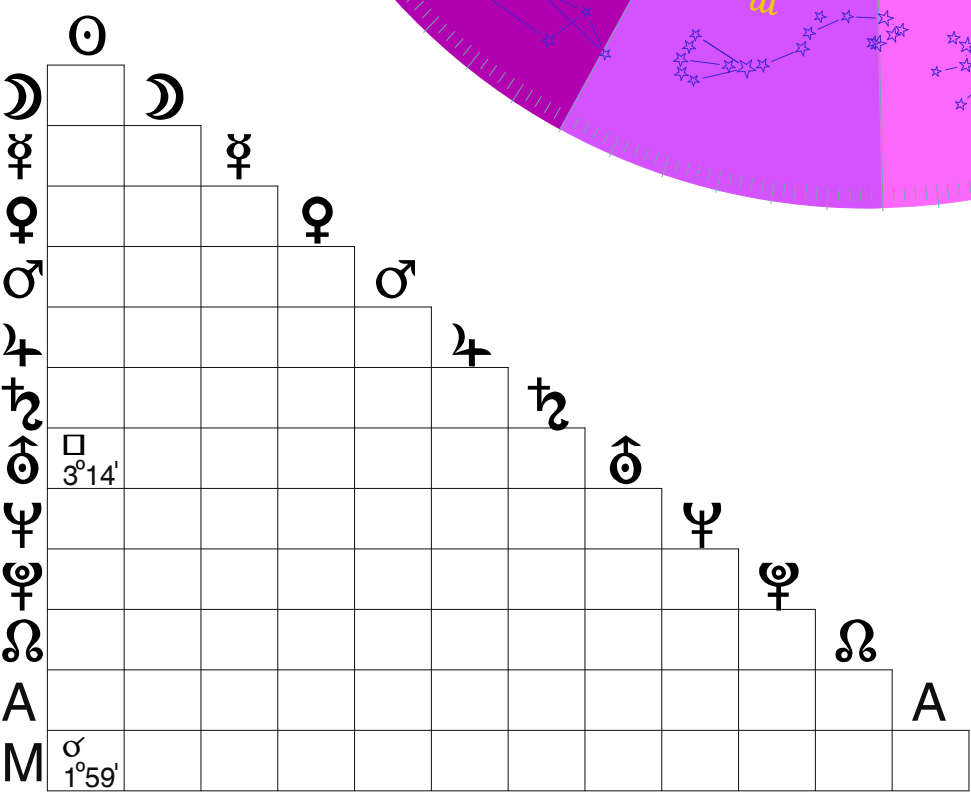

♁	Position	R
☉	23 8 19	
☾	16 7 45	
♃	9 4 4	
♄	8 7 45	
♅	4 46	
♆	24 4 40	
♇	21 7 7	
♈	20 6 6	
♉	3 28	R
♊	16 40	R
♋	6 36	
♌	6 36	

Ascension of Jesus Christ - Geocentric
 At Mount of Olives, Latitude 31N46', Longitude 35E14'
 Date: Thursday, 14/MAY/33, Julian
 Time: 12: 1, Local Time

Sidereal Time 3:21: 3, Vernal Point 2 7 35'41", House System: Placidus
 Zodiac: Sidereal SVP, Aspect set: Conjunction/Square/Opposition

Houses	
1	28 2 44
2	29 7 53
3	28 4 28
4	25 8 19
5	22 7 47
6	23 4 36
7	28 4 44
8	29 5 53
9	28 7 28
10	25 11 19
11	22 11 47
12	23 11 36