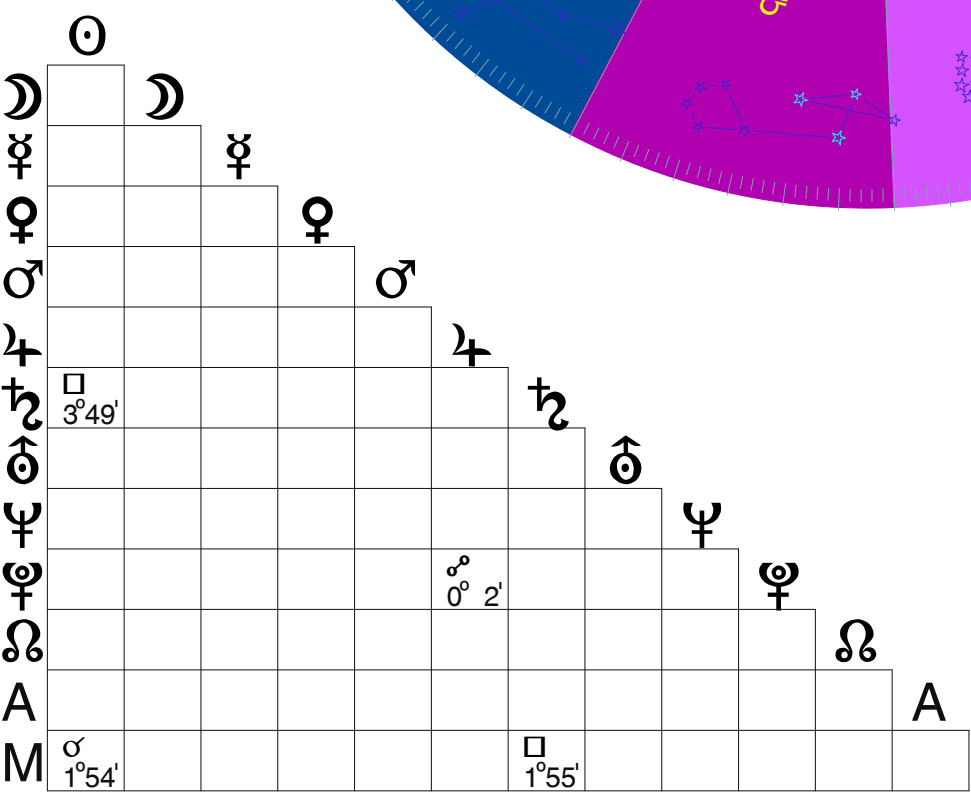

Descent into hell of Jesus Christ (V. +) - Geocentric

At Jerusalem, Latitude 31N46', Longitude 35E14'

Date: Saturday, 4/APR/33, Julian

Time: 12:10, Local Time

Sidereal Time 24:52:22, Vernal Point 2°35'46", House System: Placidus

Zodiac: Sidereal SVP, Aspect set: Conjunction/Square/Opposition

♁	Position	R
☉	14 7 57	
☾	23 2 46	
♃	21 11 0	
♀	24 11 20	R
♂	10 11 41	
♄	17 11 21	
♅	18 11 46	
♆	20 11 11	R
♁	3 11 14	
♁	17 11 19	R
♁	7 11 26	
♁	7 11 26	

Houses	
1	27 11 42
2	26 11 40
3	22 11 1
4	16 11 51
5	15 11 44
6	19 11 55
7	27 11 42
8	26 11 40
9	22 11 1
10	16 11 51
11	15 11 44
12	19 11 55

Pl	Lat.	Decl.
☉		5N57
☾	1S29	10S42
♃	2S41	6S 4
♀	4N46	2N 6
♂	1N23	23N40
♄	0N 6	23N11
♅	0N43	23N 4
♆	0N47	15N39
♁	0S17	19S55
♁	3N22	19S44

	Ca	Fi	Mu
Fire	3	1	1
Ear	0	0	0
Air	1	1	2
Wat	2	0	2