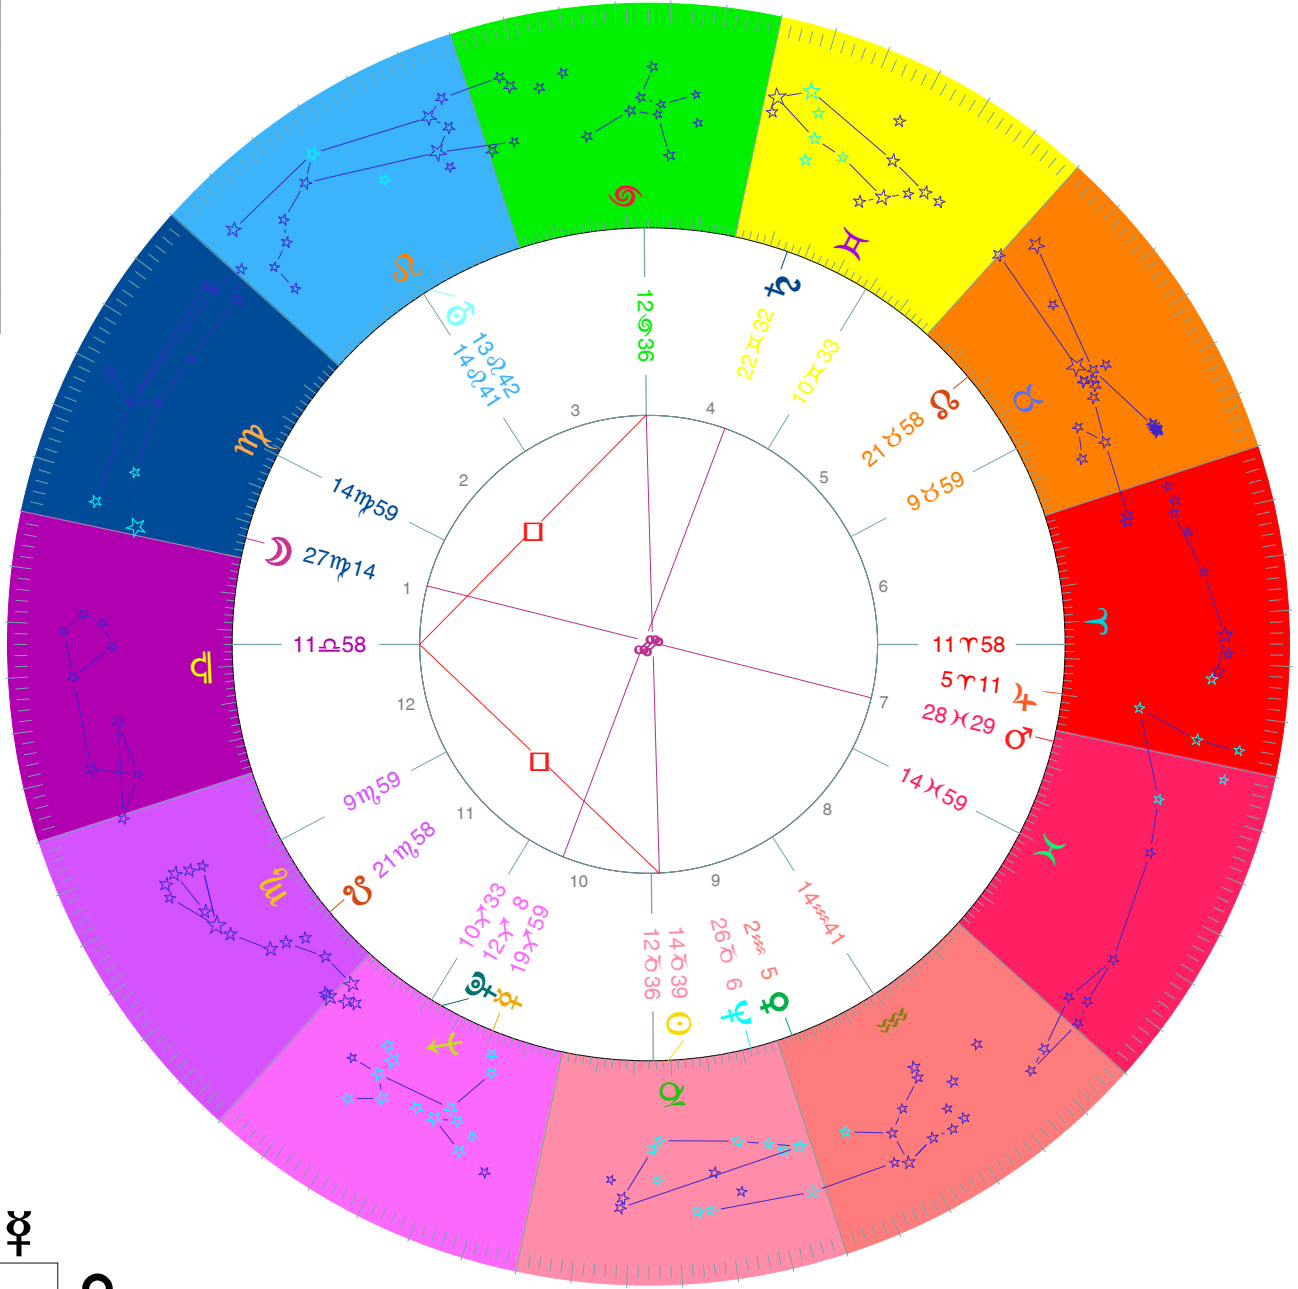

♁	Position	R
☉	14 39	
☾	27 14	
♃	19 59	
♂	2 5	
♄	28 29	
♅	5 11	
♆	22 32	R
♇	13 42	R
♈	26 6	
♉	12 8	
♊	21 58	
♋	21 58	

Death of John the Baptist (V. +) - Geocentric
 At Machaerus, Latitude 31N35', Longitude 35E40'
 Date: Thursday, 4/JAN/31, Julian
 Time: 0: 0, Local Time
 Sidereal Time 6:43:30, Vernal Point 2 37'38", House System: Placidus
 Zodiac: Sidereal SVP, Aspect set: Conjunction/Square/Opposition

Houses	
1	11 58
2	14 59
3	14 41
4	12 36
5	10 33
6	9 59
7	11 58
8	14 59
9	14 41
10	12 36
11	10 33
12	9 59

Pl	Lat.	Decl.
☉		22S53
☾	4N11	4N57
♃	0N49	22S30
♂	1S31	21S23
♄	0S 0	0S36
♅	1S17	0N54
♆	0S42	22N47
♇	0N44	17N36
♈	0S 7	21S16
♉	4N34	17S58