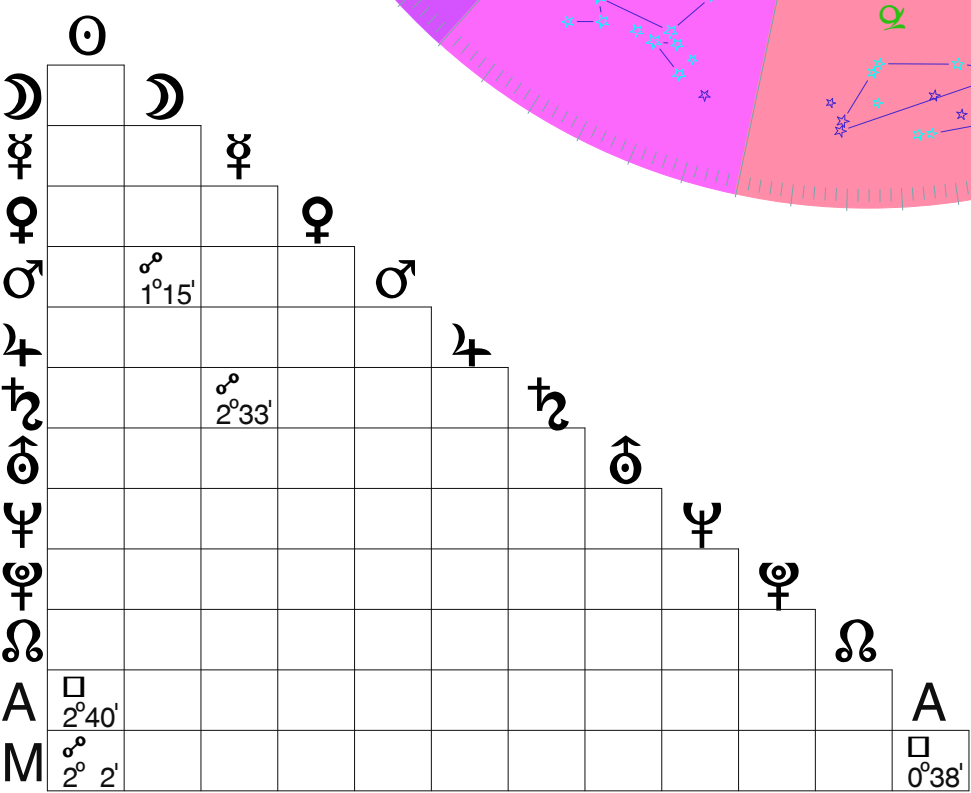

♁	Position	R
☉	14 39	
☾	27 14	
♃	19 59	
♂	2 5	
♄	28 29	
♅	5 11	
♆	22 32	R
♇	13 42	R
♈	26 6	
♉	12 8	
♊	21 58	
♋	21 58	

Death of John the Baptist (V. +) - Geocentric
 At Machaerus, Latitude 31N35', Longitude 35E40'
 Date: Thursday, 4/JAN/31, Julian
 Time: 0: 0, Local Time
 Sidereal Time 6:43:30, Vernal Point 2 37'38", House System: Placidus
 Zodiac: Sidereal SVP, Aspect set: Conjunction/Square/Opposition

Houses	
1	11 58
2	14 59
3	14 41
4	12 36
5	10 33
6	9 59
7	11 58
8	14 59
9	14 41
10	12 36
11	10 33
12	9 59

Pl	Lat.	Decl.
☉		22S53
☾	4N11	4N57
♃	0N49	22S30
♂	1S31	21S23
♄	0S 0	0S36
♅	1S17	0N54
♆	0S42	22N47
♇	0N44	17N36
♈	0S 7	21S16
♉	4N34	17S58