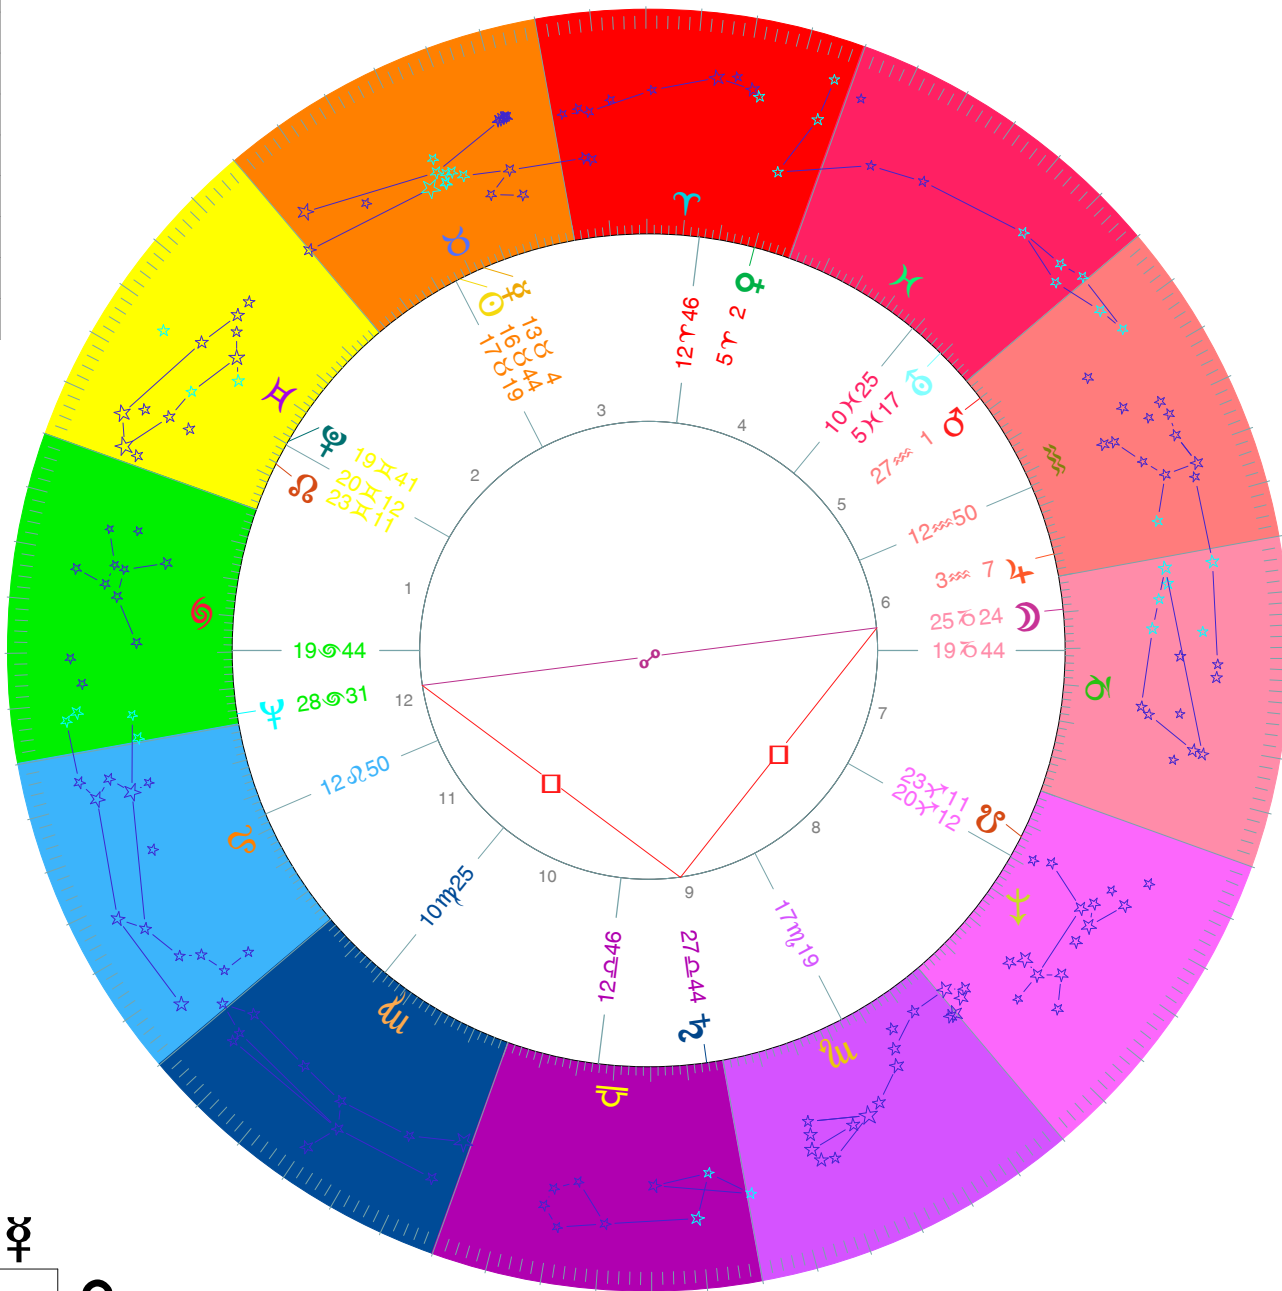

Birth of Marilyn Monroe (V. ^) - Geocentric

At Los Angeles, California, Latitude 34N03', Longitude 118W15'

Date: Tuesday, 1/JUN/1926, Gregorian

Time: 9:32, Time Zone PST

Sidereal Time 2:16:37, Vernal Point 6X17'14", House System: Placidus

Zodiac: Sidereal SVP, Aspect set: Conjunction/Square/Opposition

♁	Position	R
☉	16 8 44	
☾	25 8 24	
♃	13 8 4	
♄	5 7 2	
♅	27 3 1	
♆	3 3 7	
♇	27 9 44	R
♈	5 17	
♉	28 31	
♊	19 41	
♋	23 11	
♌	23 11	

Houses	
1	19 9 44
2	20 12
3	17 8 19
4	12 7 46
5	10 17 25
6	12 3 50
7	19 8 44
8	20 17 12
9	17 19
10	12 9 46
11	10 17 25
12	12 9 50

Pl	Lat.	Decl.
☉		16N51
☾	2S47	23S48
♃	0N13	15N58
♀	2S10	0N 1
♂	2S10	14S33
♃	0S49	20S16
♄	2N23	8S27
♅	0S45	10S16
♆	0N24	20N51
♇	1S34	21N30

	Ca	Fi	Mu
Fire	2	0	0
Ear	1	2	0
Air	1	2	2
Wat	2	0	1