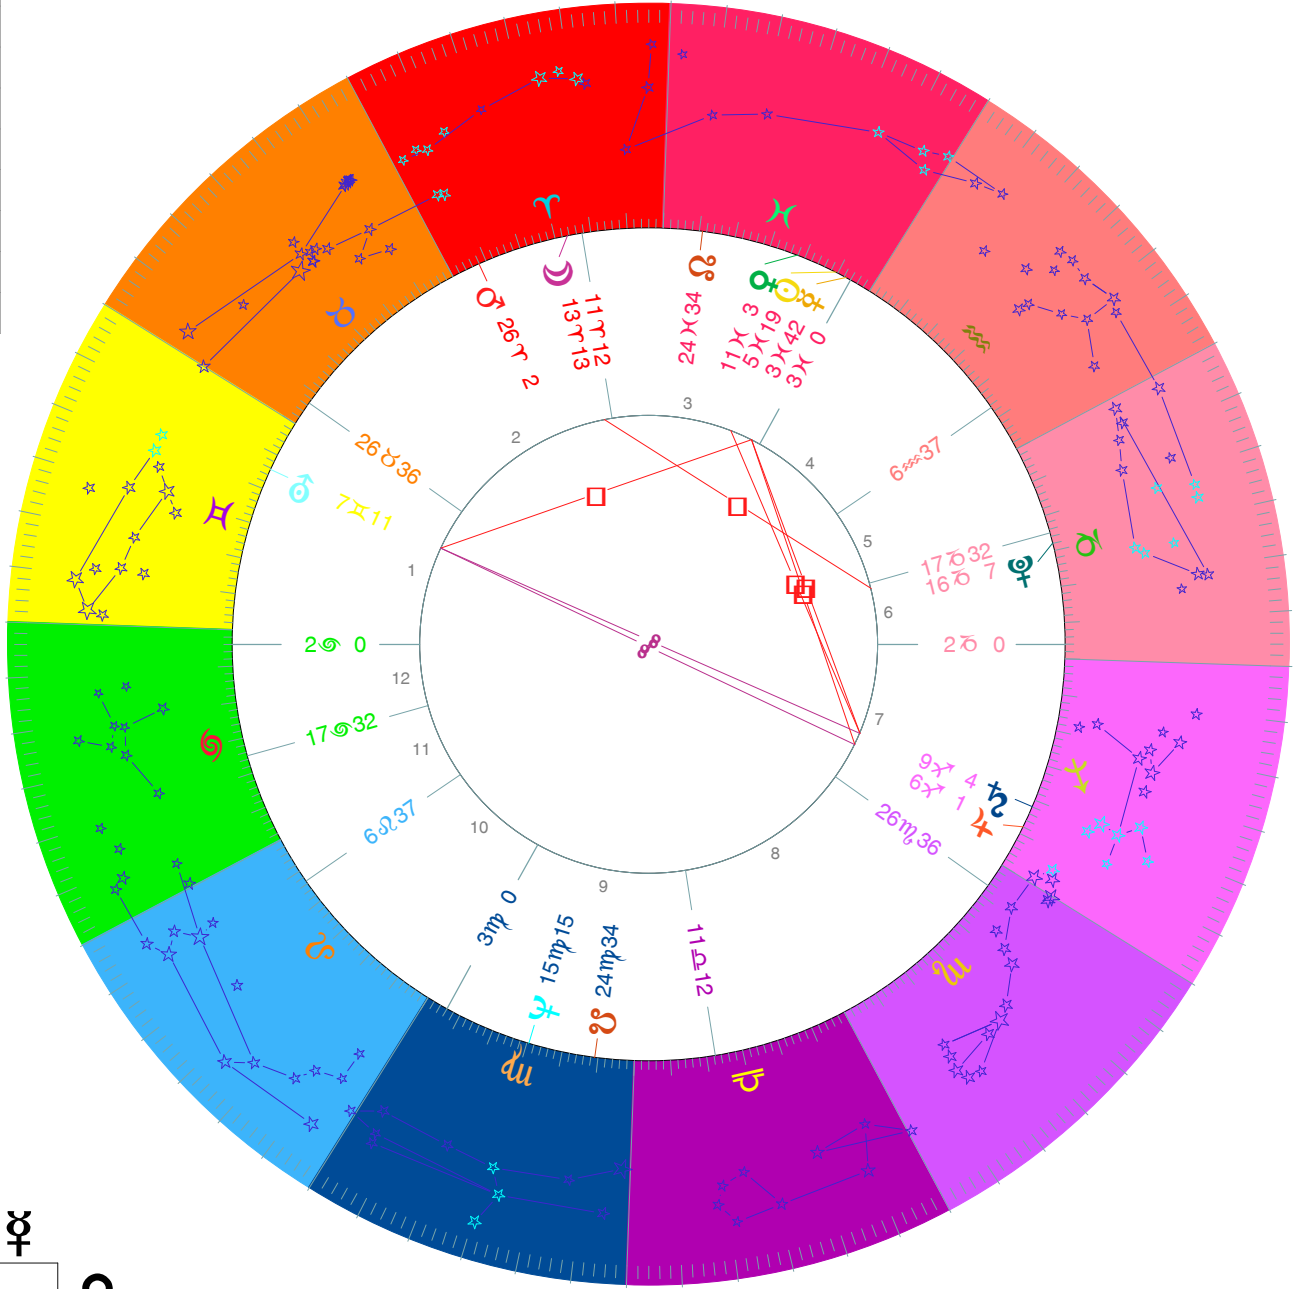

Birth of Sophie von Kuhn (V. *) - Geocentric
At Gruningen, Germany, Latitude 52N17', Longitude 12E28'
Date: Sunday, 17/MAR/1782, Gregorian
Time: 12: 0, Local Time

Sidereal Time 23:40:33, Vernal Point 8X1756", House System: Placidus
Zodiac: Sidereal SVP, Aspect set: Conjunction/Square/Opposition

♁	Position	R
☉	5X19	
☾	13T13	
♃	3X42	R
♄	11X 3	R
♅	26T 2	
♆	6X 1	
♇	9X 4	
♈	7T11	
♉	15m15	R
♊	16T 7	
♋	24X34	
♌	24m34	

Houses	
1	2☉ 0
2	26♄36
3	11T12
4	3X 0
5	6m37
6	17♁32
7	2♁ 0
8	26m36
9	11♁12
10	3m 0
11	6♁37
12	17☉32

☉											
☾		☾									
♃			♃								
♄				♄							
♅					♅						
♆						♆					
♇							♇				
♈								♈			
♉									♉		
♊										♊	
♋											♋
♌											
♍											
♎											
♏											
♐											
♑											
♒											
♓											

Pl	Lat.	Decl.
☉		9S35
☾	1N41	6N47
♃	3N16	7S 7
♄	8N32	0N28
♅	0N43	10N44
♆	0N29	20S52
♇	1N 7	20S44
♈	0N15	21N47
♉	1N33	7N15
♊	5S43	28S10

	Ca	Fi	Mu
Fire	2	0	2
Ear	1	0	1
Air	0	0	1
Wat	1	0	5