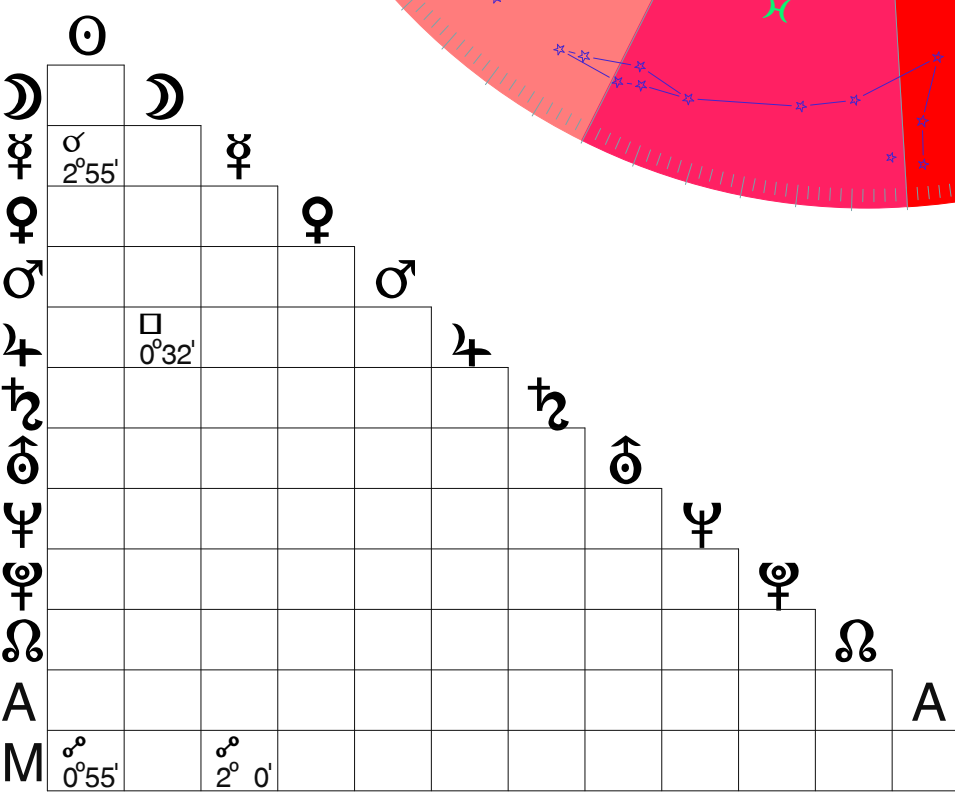

♁	Position	R
☉	13 7 59	
☾	23 15	
♁	11 7 4	R
♂	21 8 38	
♂	26 8 12	
♃	22 7 42	
♃	22 18	
♄	10 32	R
♃	28 53	
♃	13 7 15	R
♄	14 8 45	
♃	14 45	

Transfiguration of Jesus Christ - Geocentric

At Mt. Tabor, Latitude 32N40', Longitude 35E25'

Date: Wednesday, 4/APR/31, Julian

Time: 0: 0, Local Time

Sidereal Time 12:38:20, Vernal Point 2 7 37 26", House System: Placidus

Zodiac: Sidereal SVP, Aspect set: Conjunction/Square/Opposition

Houses	
1	26 7 32
2	4 7 55
3	11 7 27
4	13 4
5	8 19
6	0 41
7	26 32
8	4 55
9	11 8 27
10	13 7 4
11	8 19
12	0 41