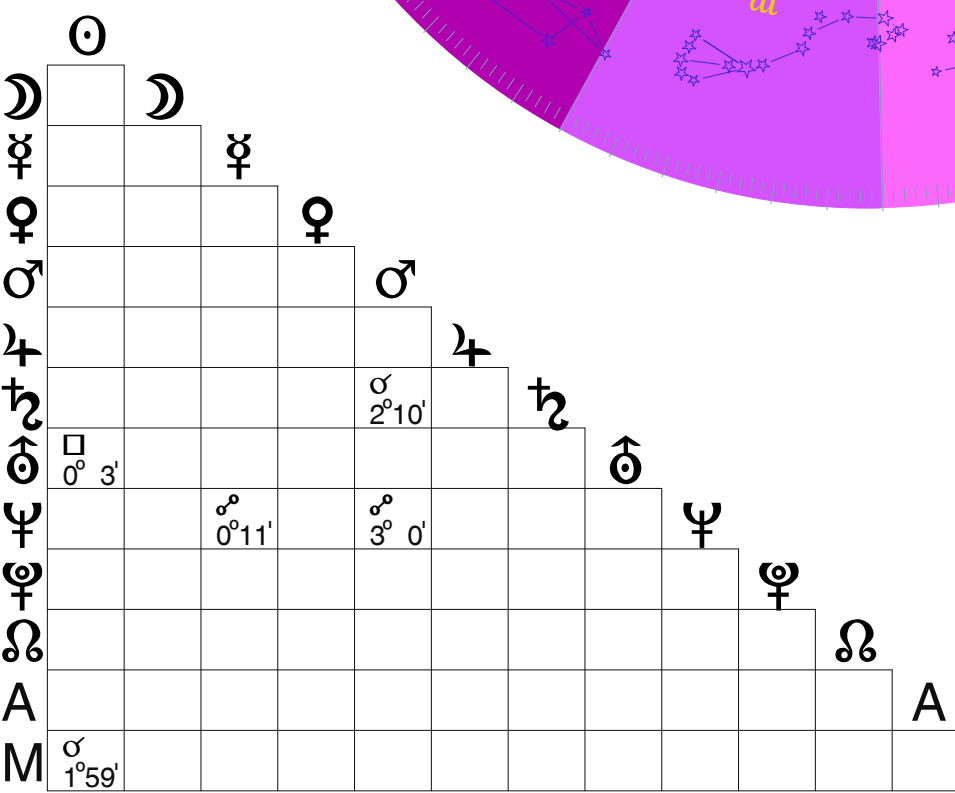

♁	Position	R
☉	23 8 19	
☾	16 7 45	
♃	1 12 49	
♄	27 27 9	
♅	28 28 38	
♆	0 28 28	
♇	26 28 29	
♈	23 12 16	
♉	1 33 38	
♊	15 27 57	
♋	6 7 36	
♌	6 12 36	

Ascension of Jesus Christ - Tychonic
 At Mount of Olives, Latitude 31N46', Longitude 35E14'
 Date: Thursday, 14/MAY/33, Julian
 Time: 12: 1, Local Time

Sidereal Time 3:21: 3, Vernal Point 2 7 35 41", House System: Placidus
 Zodiac: Sidereal SVP, Aspect set: Conjunction/Square/Opposition

Houses	
1	28 12 44
2	29 28 53
3	28 28 28
4	25 8 19
5	22 7 47
6	23 27 36
7	28 33 44
8	29 28 53
9	28 27 28
10	25 27 19
11	22 12 47
12	23 27 36