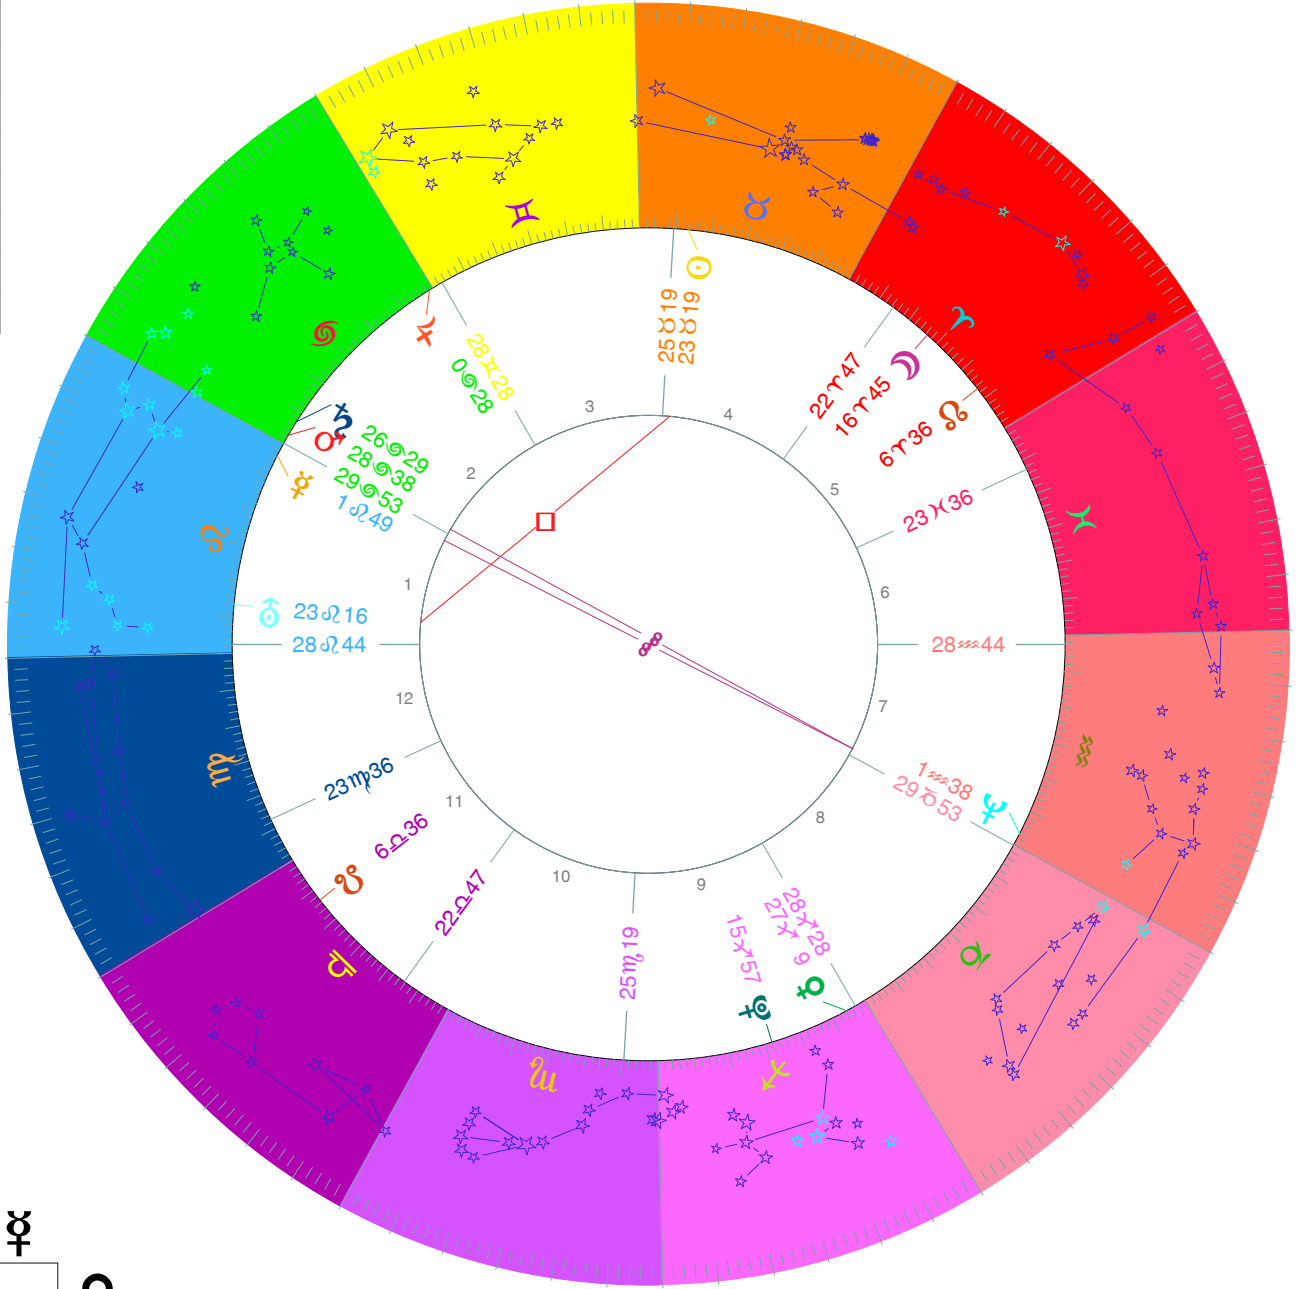

♁	Position	R
☉	23 8 19	
☾	16 7 45	
♃	1 12 49	
♄	27 27 9	
♅	28 28 38	
♆	0 28 28	
♇	26 28 29	
♈	23 12 16	
♉	1 33 38	
♊	15 27 57	
♋	6 7 36	
♌	6 12 36	

Ascension of Jesus Christ - Tychonic
 At Mount of Olives, Latitude 31N46', Longitude 35E14'
 Date: Thursday, 14/MAY/33, Julian
 Time: 12: 1, Local Time

Sidereal Time 3:21: 3, Vernal Point 2 7 35 41", House System: Placidus
 Zodiac: Sidereal SVP, Aspect set: Conjunction/Square/Opposition

Houses	
1	28 12 44
2	29 28 53
3	28 28 28
4	25 8 19
5	22 7 47
6	23 27 36
7	28 33 44
8	29 28 53
9	28 27 28
10	25 27 19
11	22 12 47
12	23 27 36

Pl	Lat.	Decl.
☉		18N48
☾	0N55	7N29
♃	6N57	26N43
♄	1S27	25S 7
♅	1N51	22N27
♆	0N11	23N52
♇	0N46	21N50
♈	0N45	14N37
♉	0S18	20S18
♊	3N15	19S43

	Ca	Fi	Mu
Fire	2	3	2
Ear	0	2	0
Air	0	1	0
Wat	3	0	0