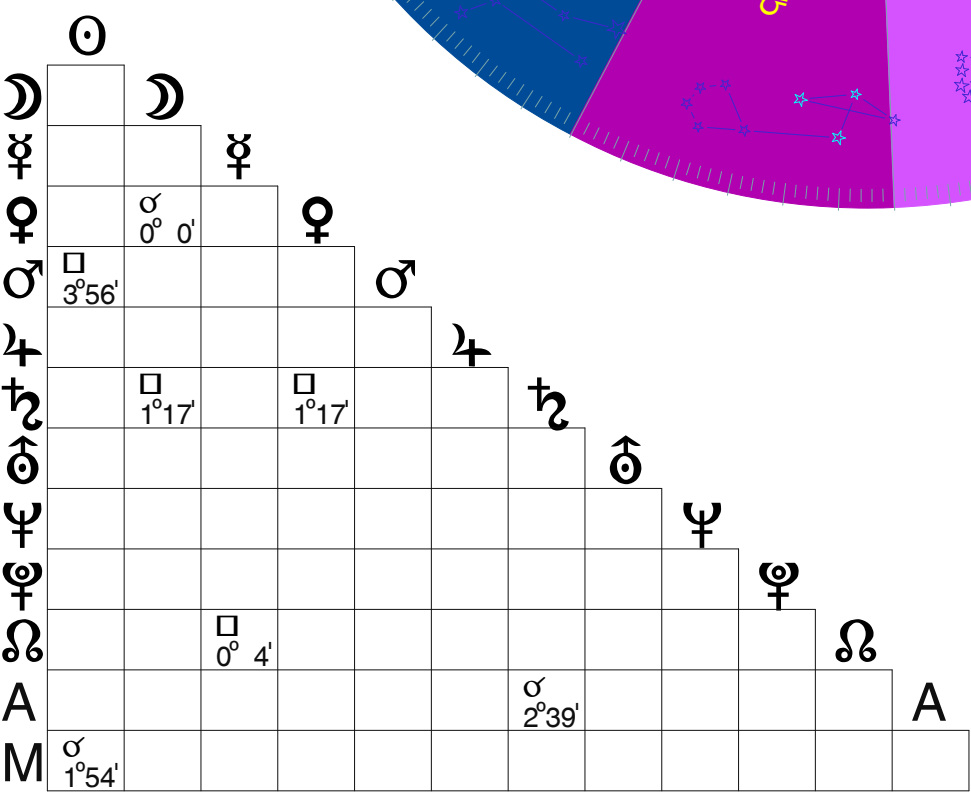

♁	Position	R
☉	14 7 57	
☾	23 23 46	
♁	7 20 22	
♂	23 23 46	
♂	11 20 1	
♃	27 23 12	
♅	25 20 3	
♄	22 22 45	
♃	1 23 24	
♂	15 27 44	
♁	7 27 26	
♂	7 23 26	

# Descent into hell of Jesus Christ (V. +) - Tychonic

At Jerusalem, Latitude 31N46', Longitude 35E14'

Date: Saturday, 4/APR/33, Julian

Time: 12:10, Local Time

Sidereal Time 24:52:22, Vernal Point 2 7 35'46", House System: Placidus

Zodiac: Sidereal SVP, Aspect set: Conjunction/Square/Opposition

Houses	
1	27 20 42
2	26 23 40
3	22 20 1
4	16 27 51
5	15 27 44
6	19 23 55
7	27 20 42
8	26 27 40
9	22 27 1
10	16 23 51
11	15 27 44
12	19 22 55