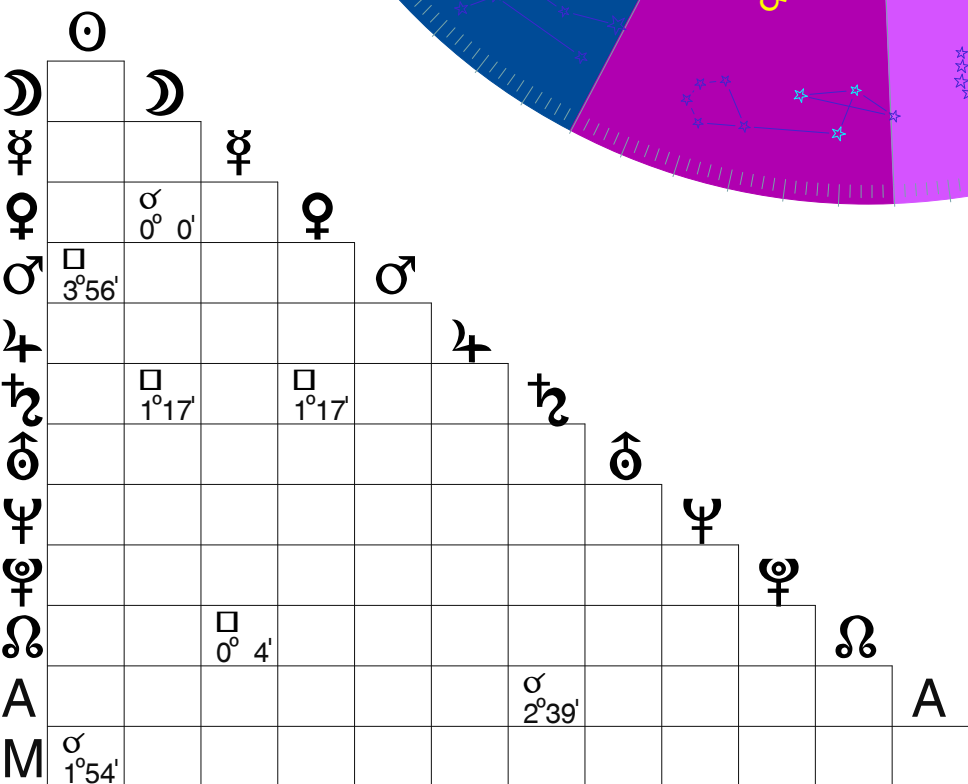

♁	Position	R
☉	14 7 57	
☾	23 23 46	
♃	7 20 22	
♄	23 23 46	
♅	11 20 1	
♆	27 23 12	
♇	25 20 3	
♈	22 22 45	
♉	1 22 24	
♊	15 27 44	
♋	7 27 26	
♌	7 23 26	

Descent into hell of Jesus Christ (V. +) - Tychonic
 At Jerusalem, Latitude 31N46', Longitude 35E14'
 Date: Saturday, 4/APR/33, Julian
 Time: 12:10, Local Time
 Sidereal Time 24:52:22, Vernal Point 2 7 35'46", House System: Placidus
 Zodiac: Sidereal SVP, Aspect set: Conjunction/Square/Opposition

Houses	
1	27 20 42
2	26 23 40
3	22 20 1
4	16 27 51
5	15 23 44
6	19 22 55
7	27 20 42
8	26 27 40
9	22 27 1
10	16 23 51
11	15 27 44
12	19 22 55

Pl	Lat.	Decl.
☉		5N57
☾	1S29	10S42
♃	6S32	30S 1
♄	2N 5	7S23
♅	1N41	24N54
♆	0N 6	23N46
♇	0N42	22N 3
♈	0N45	14N47
♉	0S18	20S21
♊	3N19	19S38