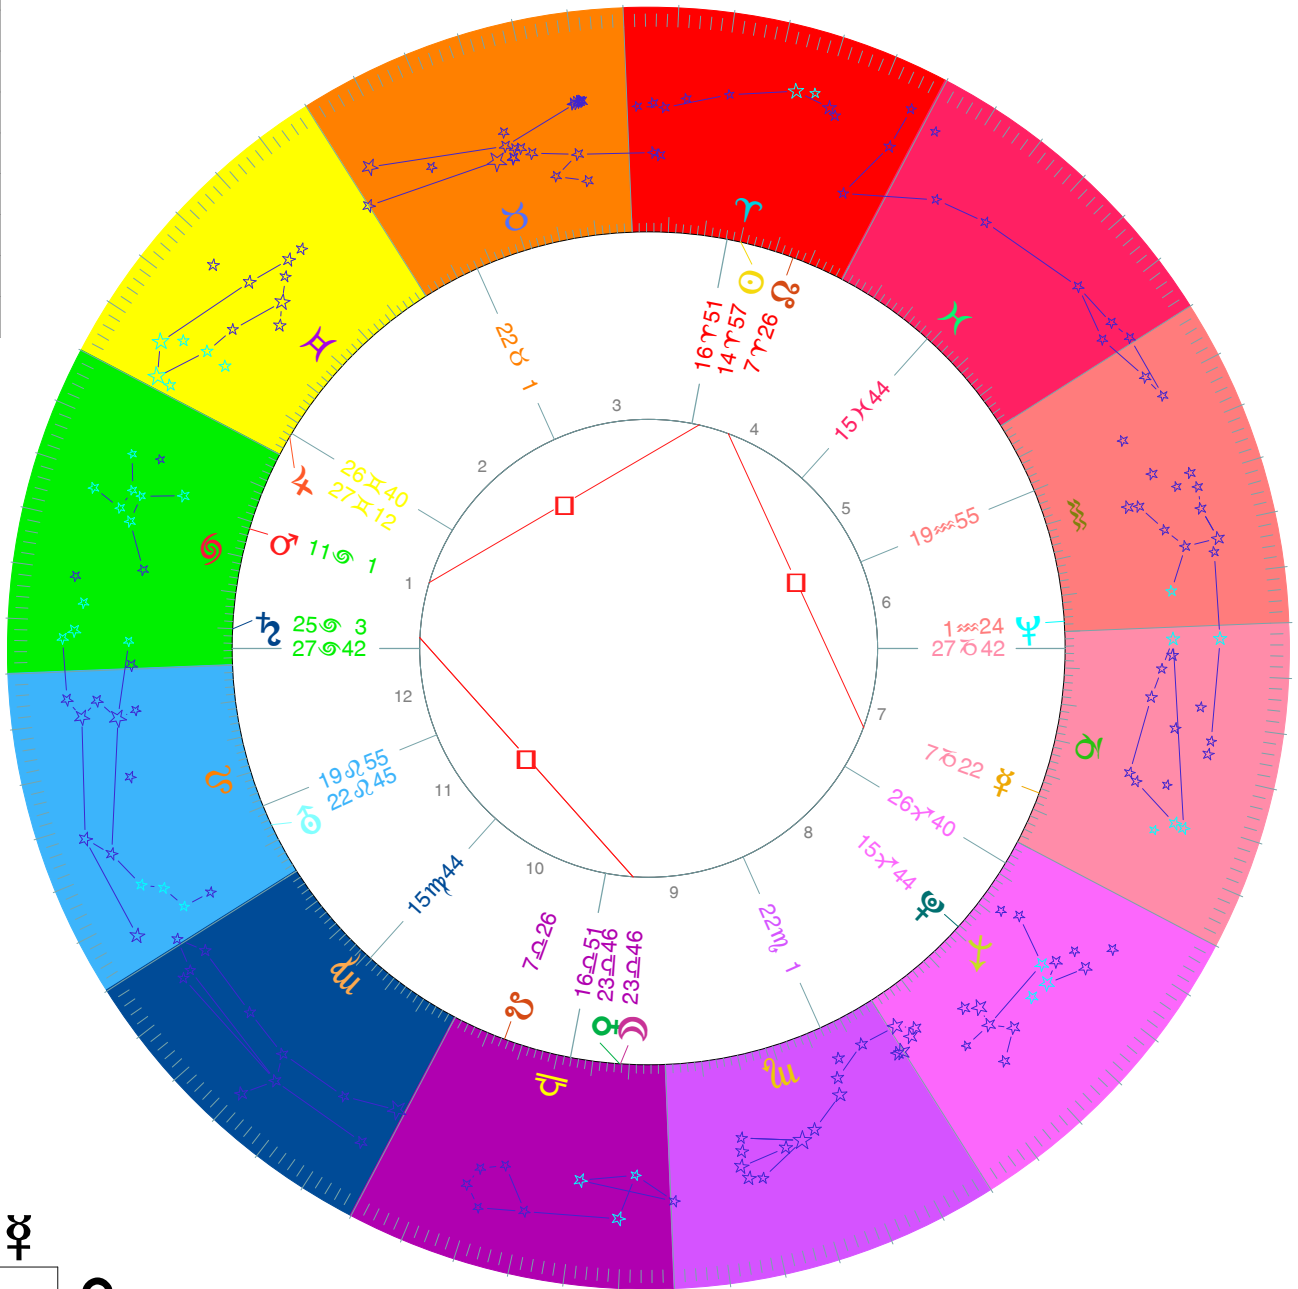

♁	Position	R
☉	14 7 57	
☾	23 23 46	
♃	7 20 22	
♄	23 23 46	
♅	11 20 1	
♆	27 23 12	
♇	25 20 3	
♈	22 22 45	
♉	1 22 24	
♊	15 27 44	
♋	7 27 26	
♌	7 23 26	

Descent into hell of Jesus Christ (V. +) - Tychonic
 At Jerusalem, Latitude 31N46', Longitude 35E14'
 Date: Saturday, 4/APR/33, Julian
 Time: 12:10, Local Time
 Sidereal Time 24:52:22, Vernal Point 2 7 35'46", House System: Placidus
 Zodiac: Sidereal SVP, Aspect set: Conjunction/Square/Opposition

Houses	
1	27 20 42
2	26 23 40
3	22 20 1
4	16 27 51
5	15 23 44
6	19 22 55
7	27 20 42
8	26 27 40
9	22 27 1
10	16 23 51
11	15 27 44
12	19 22 55

Pl	Lat.	Decl.
☉		5N57
☾	1S29	10S42
♃	6S32	30S 1
♄	2N 5	7S23
♅	1N41	24N54
♆	0N 6	23N46
♇	0N42	22N 3
♈	0N45	14N47
♉	0S18	20S21
♊	3N19	19S38