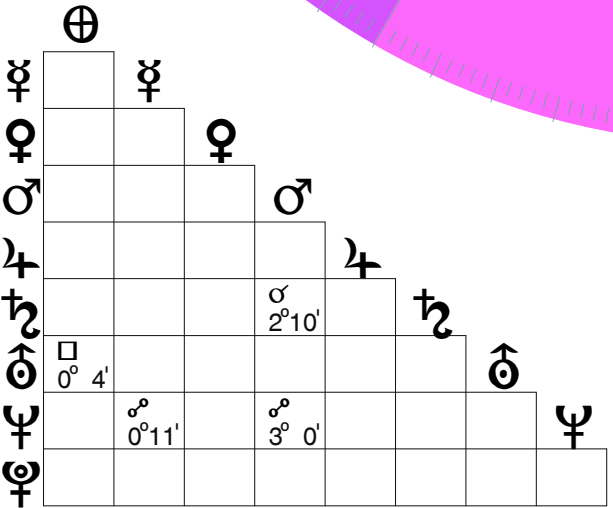

Ascension of Jesus Christ - Heliocentric
 At Mount of Olives, Latitude 31N46', Longitude 35E14'
 Date: Thursday, 14/MAY/33, Julian
 Time: 12: 1, Local Time
 Sidereal Time 3:21: 3, Vernal Point 2♈35'41"
 Zodiac: Sidereal SVP, Aspect set: Conjunction/Square/Opposition