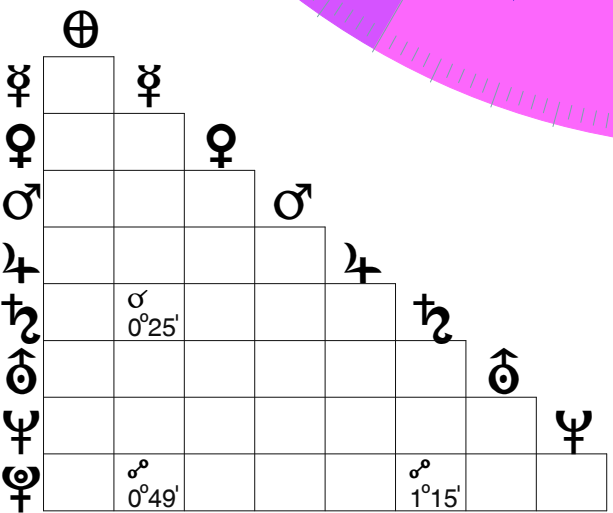

Baptism of Jesus Christ - Heliocentric

At River Jordan, near Ono, Latitude 31N50', Longitude 35E33'

Date: Friday, 23/SEP/29, Julian

Time: 10: 0, Local Time

Sidereal Time 10: 0: 1, Vernal Point 2♈38'42"

Zodiac: Sidereal SVP, Aspect set: Conjunction/Square/Opposition

PI	Lat.
♃	4N30
♄	2S47
♅	1N50
♆	1S20
♇	1S21
♈	0N40
♉	0S 2
♊	5N28

PI	Nodes	Perih.
♁		11♈53
♂	27♈40	19♉33
♆	1♈44	16♊12
♅	6♉59	2♋29
♄	23♊9	15♋38
♃	9♊0	27♌18
♂	6♊46	26♌27
♆	22♋49	22♍49
♅	26♋39	19♎57

PI	Position
♁	0♈50
♂	7♈43
♆	27♉19
♅	18♊21
♄	3♋58
♃	7♋18
♂	6♌13
♆	23♌42
♅	8♍32