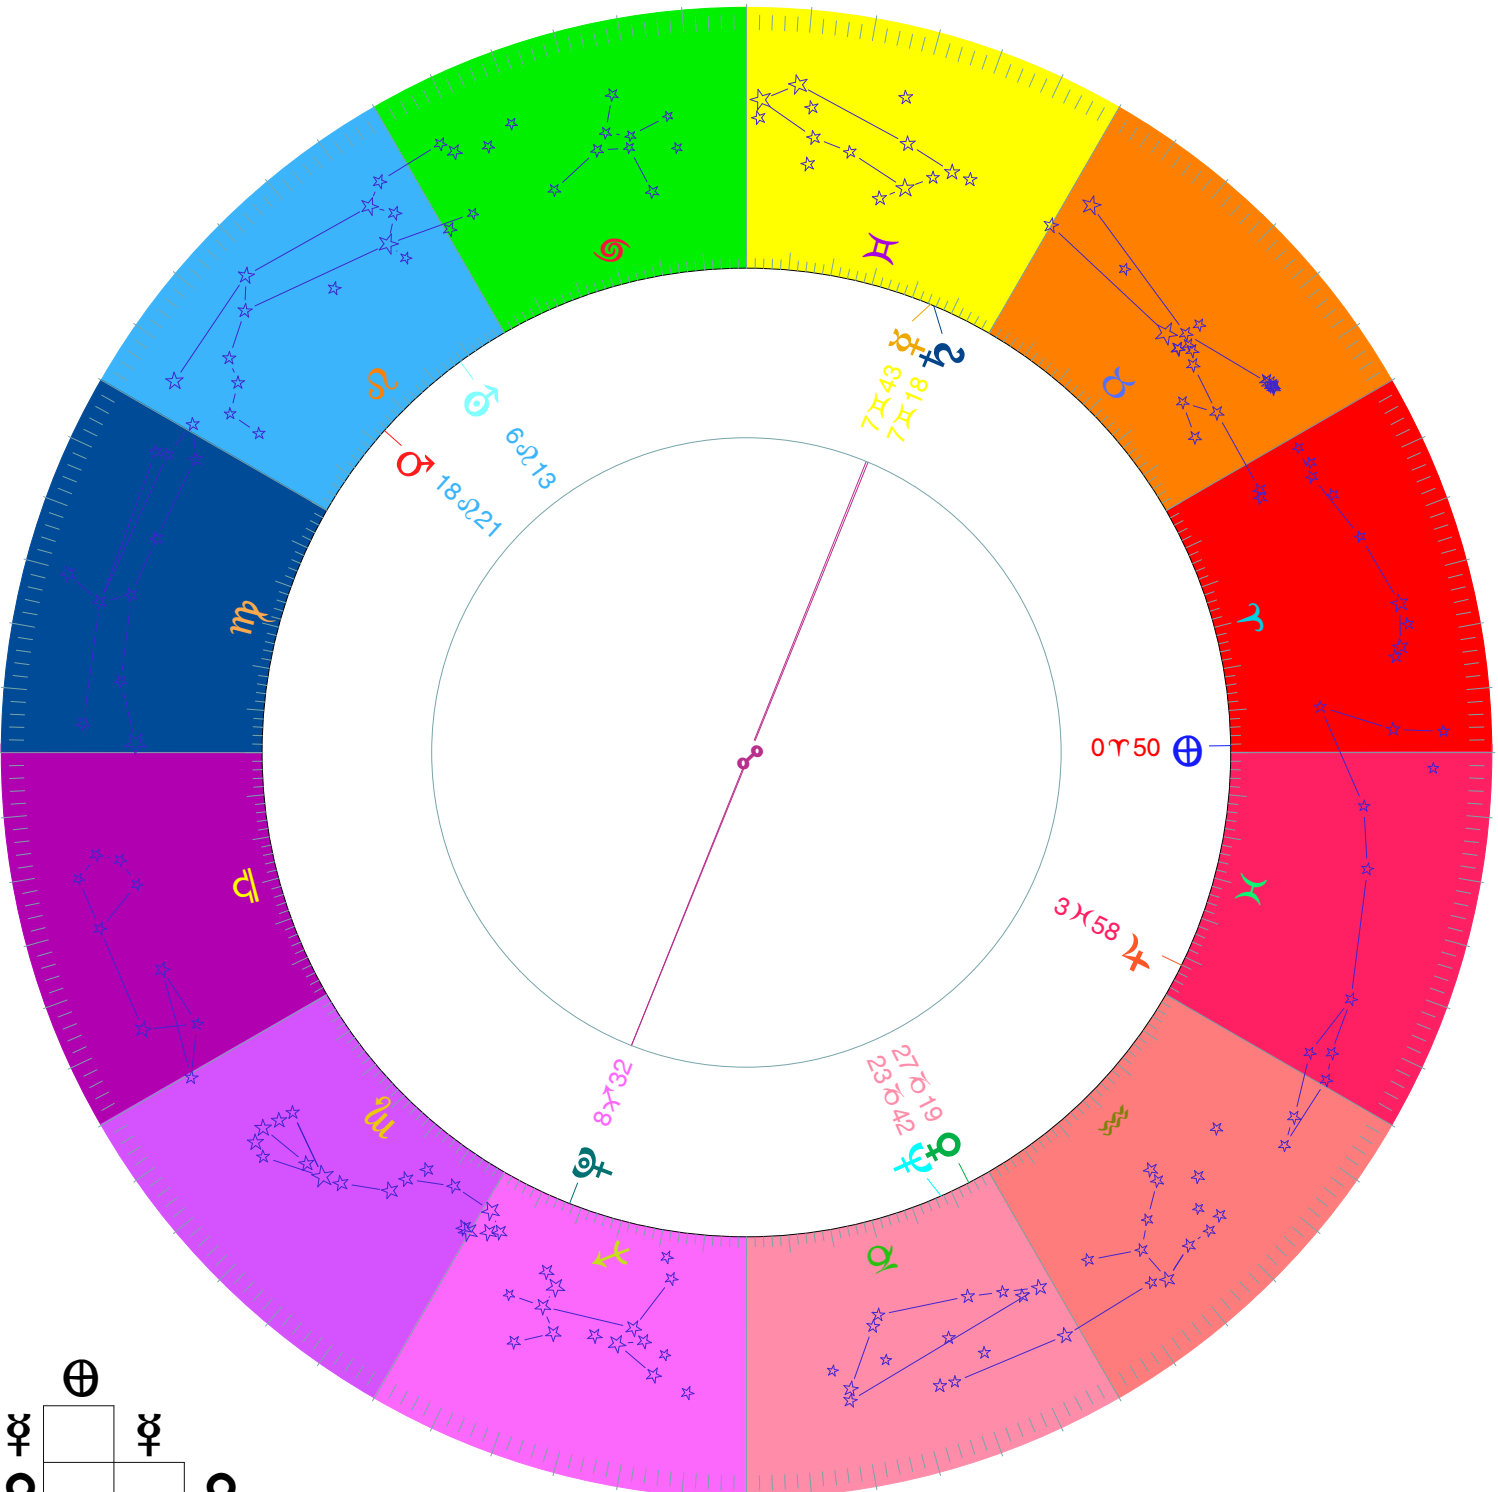

Baptism of Jesus Christ - Heliocentric

At River Jordan, near Ono, Latitude 31N50', Longitude 35E33'

Date: Friday, 23/SEP/29, Julian

Time: 10: 0, Local Time

Sidereal Time 10: 0: 1, Vernal Point 2♈38'42"

Zodiac: Sidereal SVP, Aspect set: Conjunction/Square/Opposition

PI	Lat.
♃	4N30
♄	2S47
♅	1N50
♆	1S20
♇	1S21
♈	0N40
♉	0S 2
♊	5N28

PI	Nodes	Perih.
♁		11♈53
♂	27♈40	19♉33
♆	1♈44	16♊12
♅	6♉59	2♋29
♄	23♊9	15♋38
♃	9♊0	27♌18
♂	6♊46	26♌27
♆	22♋49	22♍49
♅	26♋39	19♎57

PI	Position
♁	0♈50
♂	7♈43
♆	27♉19
♅	18♊21
♄	3♋58
♃	7♋18
♂	6♌13
♆	23♌42
♅	8♍32