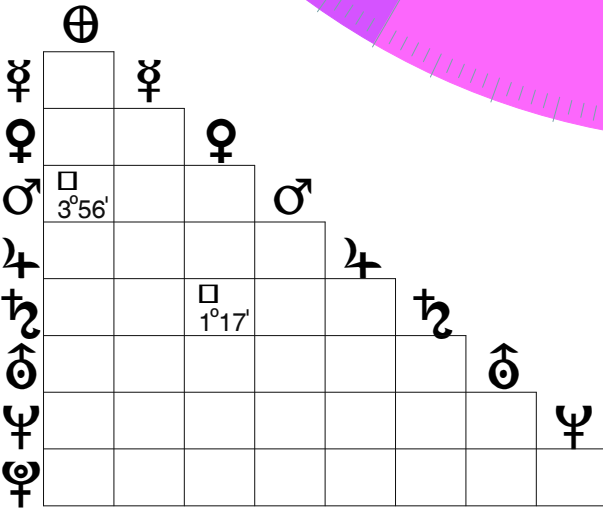

Descent into hell of Jesus Christ (V. +) - Heliocentric  
 At Jerusalem, Latitude 31N46', Longitude 35E14'  
 Date: Saturday, 4/APR/33, Julian  
 Time: 12:10, Local Time  
 Sidereal Time 24:52:22, Vernal Point 2♈35'46"  
 Zodiac: Sidereal SVP, Aspect set: Conjunction/Square/Opposition