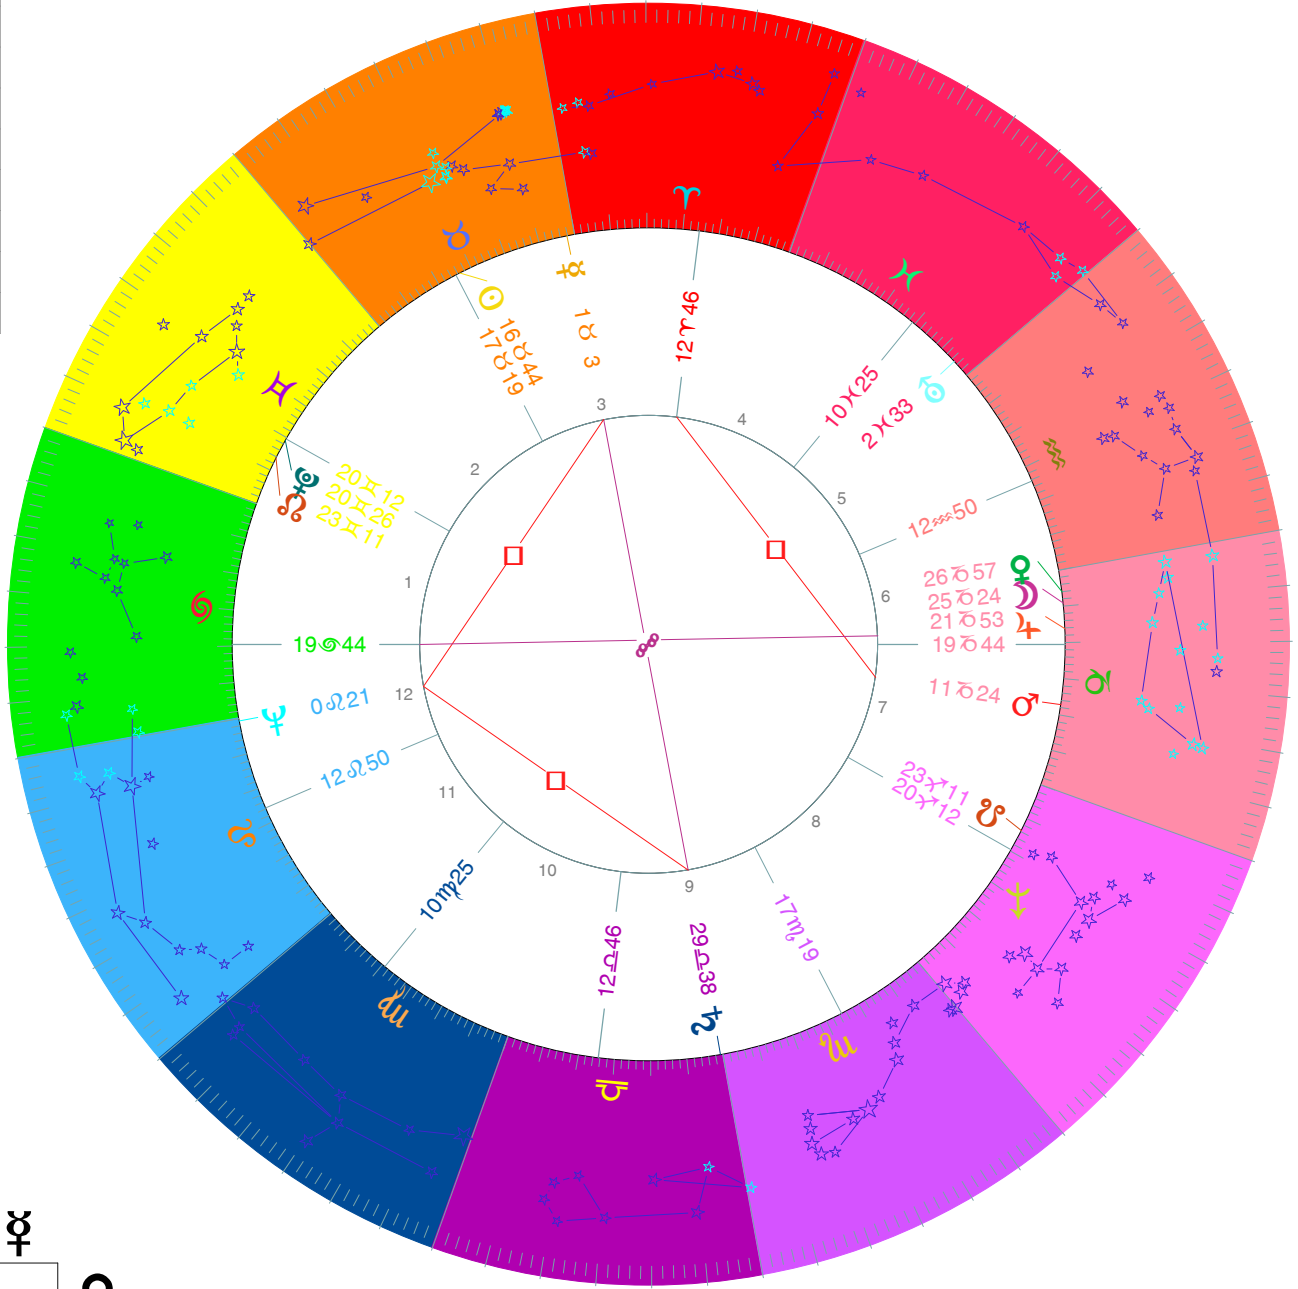

Position	R
♁	16 8 44
♃	25 8 24
♄	1 8 3
♅	26 8 57
♆	11 8 24
♇	21 8 53
♈	29 8 38
♉	2 8 33
♊	0 8 21
♋	20 8 26
♌	23 8 11
♍	23 8 11

Birth of Marilyn Monroe (V. ^) - Tychonic
 At Los Angeles, California, Latitude 34N03', Longitude 118W15'
 Date: Tuesday, 1/JUN/1926, Gregorian
 Time: 9:32, Time Zone PST
 Sidereal Time 2:16:37, Vernal Point 6X17'14", House System: Placidus
 Zodiac: Sidereal SVP, Aspect set: Conjunction/Square/Opposition

Houses
1 19 8 44
2 20 8 12
3 17 8 19
4 12 8 46
5 10 8 25
6 12 8 50
7 19 8 44
8 20 8 12
9 17 8 19
10 12 8 46
11 10 8 25
12 12 8 50

♁		♁									
♃		♃		♃							
♄			♄								
♅		♅	1°33'	♅							
♆					♆						
♇		♇	3°31'			♇					
♈				♈	1°25'						
♉							♉				
♊								♊			
♋									♋		
♌										♌	
♍											♍
♎											
♏											
♐											
♑											
♒											
♓											
A											
M											

Pl	Lat.	Decl.
♁		16N51
♃	2S47	23S48
♄	0N54	12N41
♅	3S 4	23S47
♆	1S48	24S45
♇	0S46	22S25
♈	2N 9	9S20
♉	0S45	11S16
♊	0N24	20N29
♋	1S35	21N31

	Ca	Fi	Mu
Fire	1	1	0
Ear	4	2	0
Air	1	0	2
Wat	1	0	1