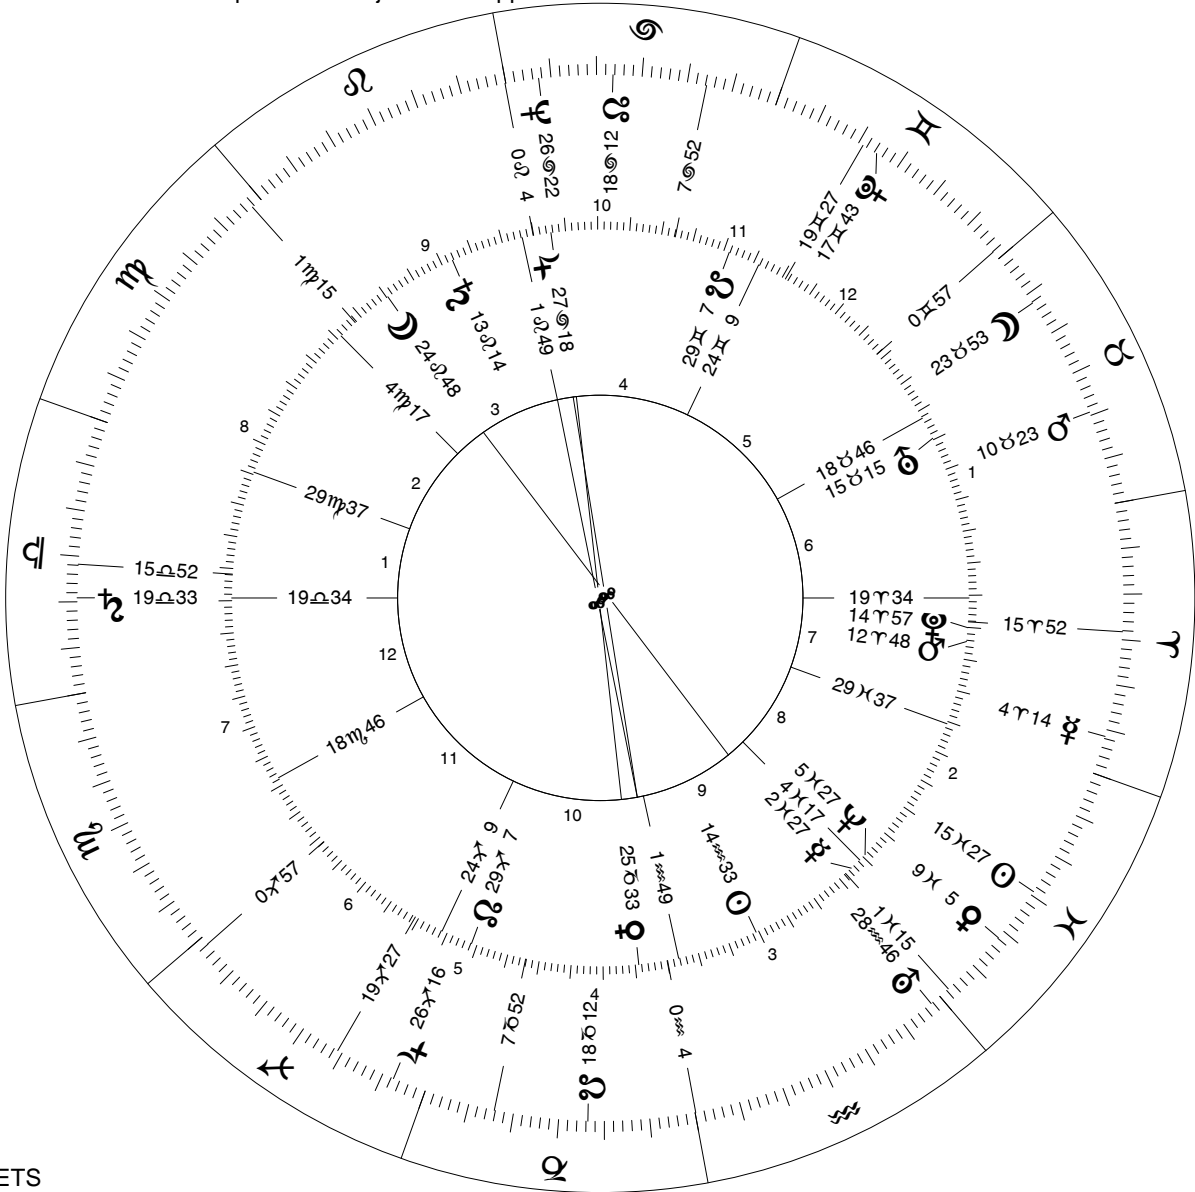

Comparison Chart

Outer - Geocentric

Death of Rudolf Steiner

At Dornach, Latitude 47N29', Longitude 7E37'

Date: Monday, 30/MAR/1925, Gregorian

Time: 9:45, Time Zone CET

Sidereal Time 21:44:22, Vernal Point 6 X 18'13"

Inner - Geocentric

Birth of Rudolf Steiner

At Kraljavec, Latitude 46N22', Longitude 16E39'

Date: Monday, 25/FEB/1861, Gregorian

Time: 23:25, Local Time

Sidereal Time 9:47:39, Vernal Point 7 X 11'52"

OUTER INNER

Pl	Position	R	Position	R
☉	15 X 27		14 ♋ 33	
☾	23 ☾ 53		24 ♌ 48	
♃	4 ♋ 14		2 X 27	
♄	9 X 5		25 ♍ 33	
♅	10 ☾ 23		12 ♎ 48	
♆	26 X 16		27 ♏ 18	R
♇	19 ♎ 33	R	13 ♐ 14	R
♈	28 ♋ 46		15 ☾ 15	
♉	26 ♌ 22	R	5 X 27	
♊	17 ♋ 43		14 ♎ 57	
♋	18 ♌ 12		29 X 7	
♌	18 ♍ 12		29 ♎ 7	

	Houses	Houses
1	0 ♋ 57	19 ♎ 34
2	15 ♎ 52	29 ♍ 37
3	1 X 15	4 ♎ 17
4	0 ♋ 4	1 ♌ 49
5	7 ♍ 52	24 ♎ 9
6	19 X 27	18 ☾ 46
7	0 X 57	19 ♎ 34
8	15 ♎ 52	29 X 37
9	1 ♎ 15	4 X 17
10	0 ♌ 4	1 ♋ 49
11	7 ♌ 52	24 X 9
12	19 ♎ 27	18 ♎ 46

House System: Placidus, Zodiac: Sidereal SVP
Aspect set: Conjunctions/Oppositions

Cross Aspects

INNER PLANETS

	☉	☾	♃	♄	♅	♆	♇	♈	♉	♊	♋	A	M
☉													
☾													
♃													
♄													
♅													
♆													
♇													
♈													
♉													
♊													
♋													
A													
M