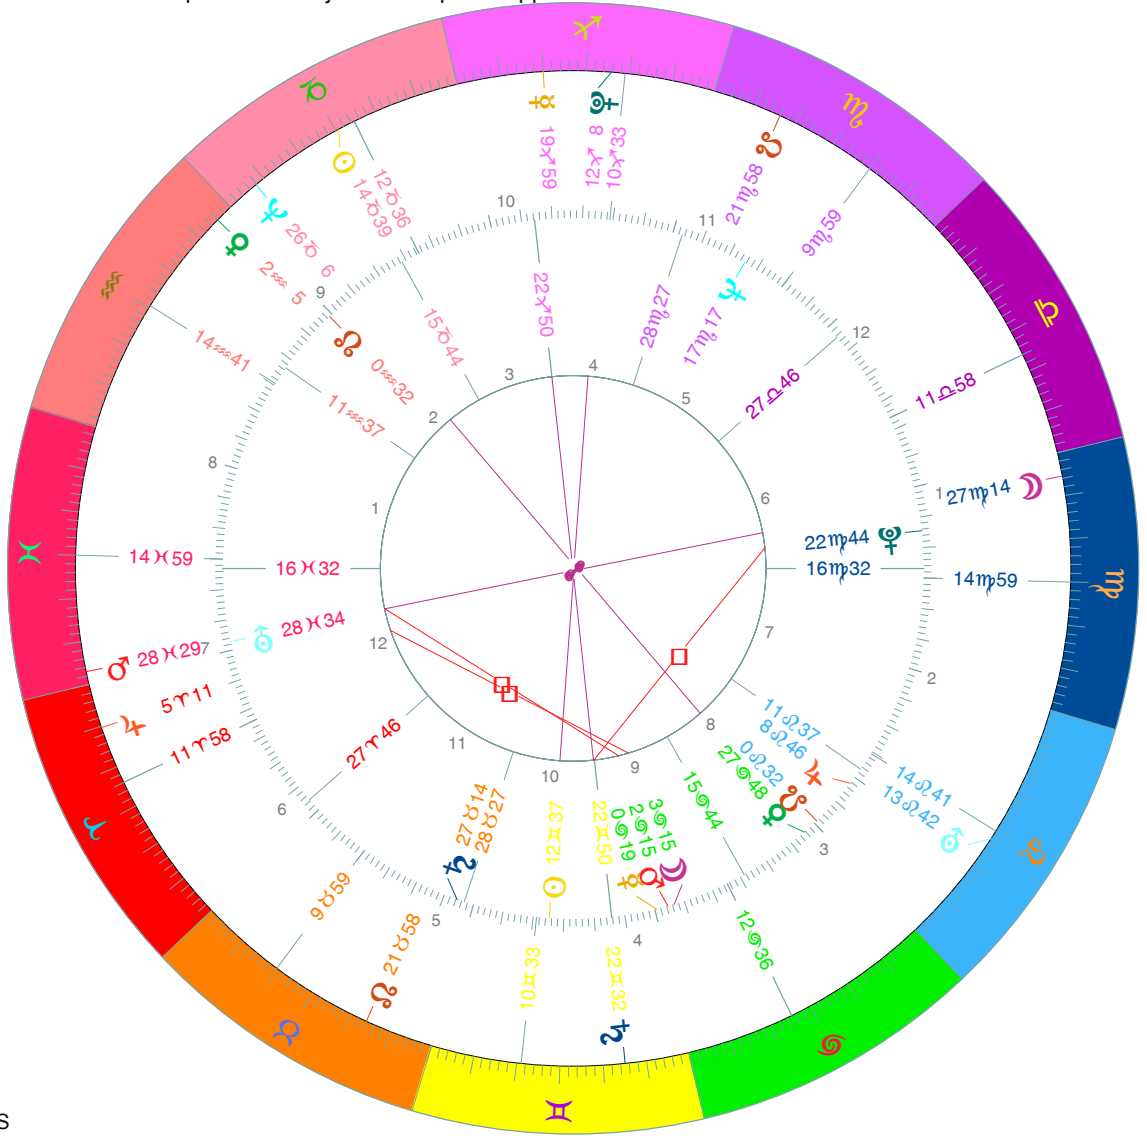

Comparison Chart

Outer - Geocentric
Death of John the Baptist (V. +)
At Machaerus, Latitude 31N35', Longitude 35E40'
Date: Thursday, 4/JAN/31, Julian
Time: 0:0, Local Time
Sidereal Time 6:43:30, Vernal Point 2 ♈ 37'38"

Inner - Geocentric
Birth of John the Baptist (V. ^)
At Jutta (Yatah), Latitude 31N32', Longitude 35E6'
Date: Wednesday, 4/JUN/2 B.C., Julian
Time: 0:37, Local Time
Sidereal Time 17:15:23, Vernal Point 3 ♈ 3'52"

OUTER INNER

PI	Position	R	Position	R
☉	14 ̄ 39		12 ̄ 37	
☾	27 ̄ 14		3 ̄ 15	
♃	19 ̄ 59		0 ̄ 19	
♄	2 ̄ 5		27 ̄ 48	
♅	28 ̄ 29		2 ̄ 15	
♆	5 ̄ 11		8 ̄ 46	
♇	22 ̄ 32	R	27 ̄ 14	
♈	13 ̄ 42	R	28 ̄ 34	
♉	26 ̄ 6		17 ̄ 17	R
♊	12 ̄ 8		22 ̄ 44	
♋	21 ̄ 58		0 ̄ 32	
♌	21 ̄ 58		0 ̄ 32	

House System: Placidus, Zodiac: Sidereal SVP
Aspect set: Conjunction/Square/Opposition

	Houses	Houses
1	11 ̄ 58	16 ̄ 32
2	14 ̄ 59	11 ̄ 37
3	14 ̄ 41	15 ̄ 44
4	12 ̄ 36	22 ̄ 50
5	10 ̄ 33	28 ̄ 27
6	9 ̄ 59	27 ̄ 46
7	11 ̄ 58	16 ̄ 32
8	14 ̄ 59	11 ̄ 37
9	14 ̄ 41	15 ̄ 44
10	12 ̄ 36	22 ̄ 50
11	10 ̄ 33	28 ̄ 27
12	9 ̄ 59	27 ̄ 46

Cross Aspects

INNER PLANETS

	☉	☾	♃	♄	♅	♆	♇	♈	♉	♊	♋	A	M
☉													
☾								♈ 1°20'					
♃													♅ 2°51'
♄												♈ 1°33'	
♅				♈ 1°50'				♈ 0° 5'					
♆				♈ 1°56'									
♇													♈ 0°17'
♈													
♉													
♊													
♋													
♌													
♍													
♎													
A													
M