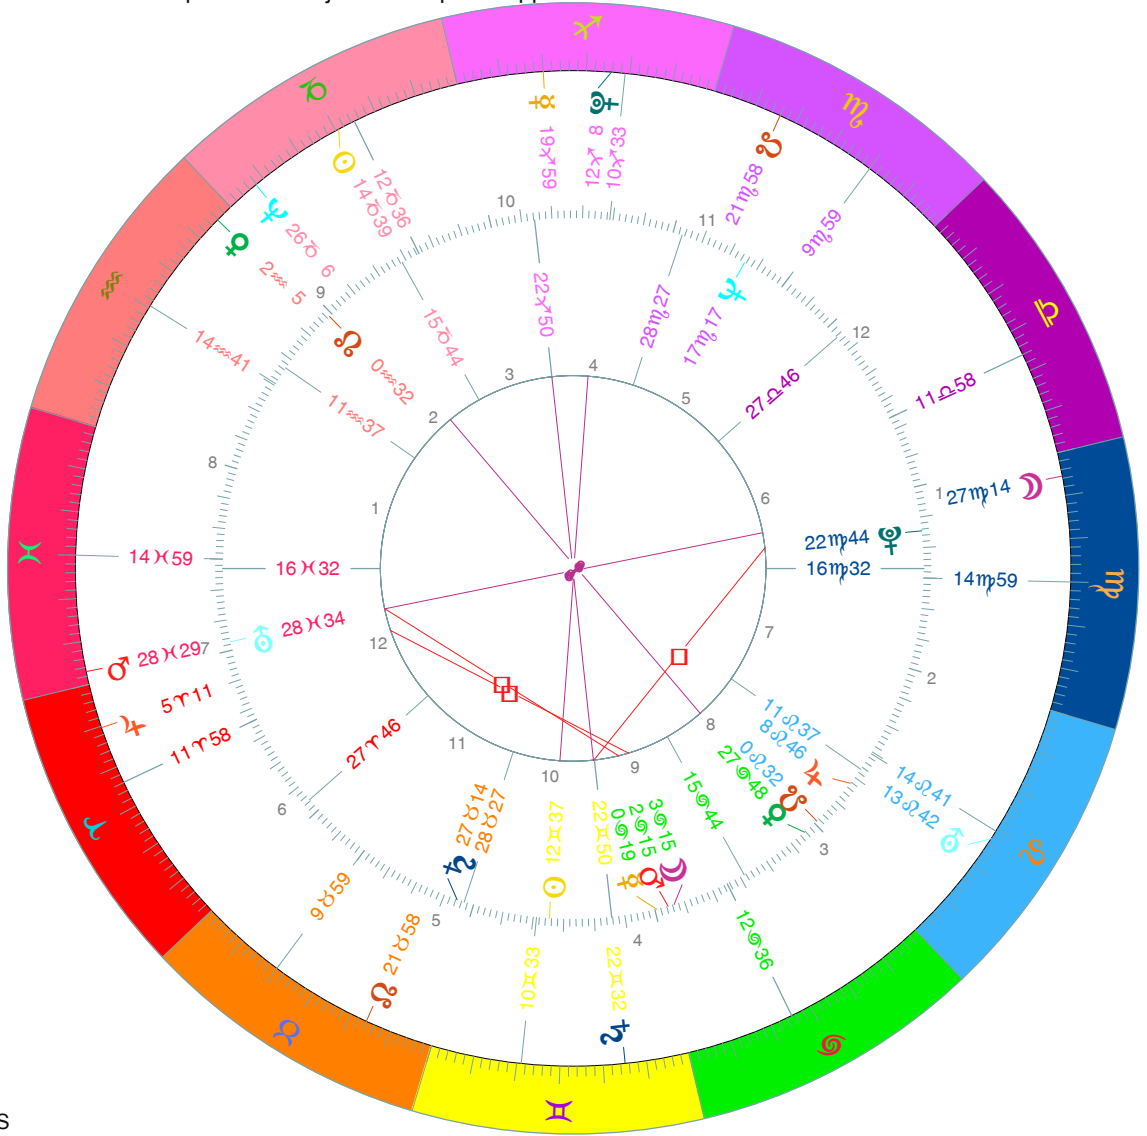

Comparison Chart

Outer - Geocentric
 Death of John the Baptist (V. +)
 At Machaerus, Latitude 31N35', Longitude 35E40'
 Date: Thursday, 4/JAN/31, Julian
 Time: 0:0, Local Time
 Sidereal Time 6:43:30, Vernal Point 2 ♈ 37'38"

Inner - Geocentric
 Birth of John the Baptist (V. ^)
 At Jutta (Yatah), Latitude 31N32', Longitude 35E6'
 Date: Wednesday, 4/JUN/2 B.C., Julian
 Time: 0:37, Local Time
 Sidereal Time 17:15:23, Vernal Point 3 ♈ 3'52"

House System: Placidus, Zodiac: Sidereal SVP
 Aspect set: Conjunction/Square/Opposition

	Houses	Houses
1	11 ̄ 58	16 ̄ 32
2	14 ̄ 59	11 ̄ 37
3	14 ̄ 41	15 ̄ 44
4	12 ̄ 36	22 ̄ 50
5	10 ̄ 33	28 ̄ 27
6	9 ̄ 59	27 ̄ 46
7	11 ̄ 58	16 ̄ 32
8	14 ̄ 59	11 ̄ 37
9	14 ̄ 41	15 ̄ 44
10	12 ̄ 36	22 ̄ 50
11	10 ̄ 33	28 ̄ 27
12	9 ̄ 59	27 ̄ 46

Cross Aspects

INNER PLANETS

	☉	☾	♃	♄	♅	♆	♇	♈	♉	♊	♋	A	M
☉													
☾								♈ 1°20'					
♃													♅ 2°51'
♄												♈ 1°33'	
♅			♄ 1°50'					♈ 0° 5'					
♆			♄ 1°56'										
♇													♈ 0°17'
♈													
♉													
♊													
♋													
A													
M													