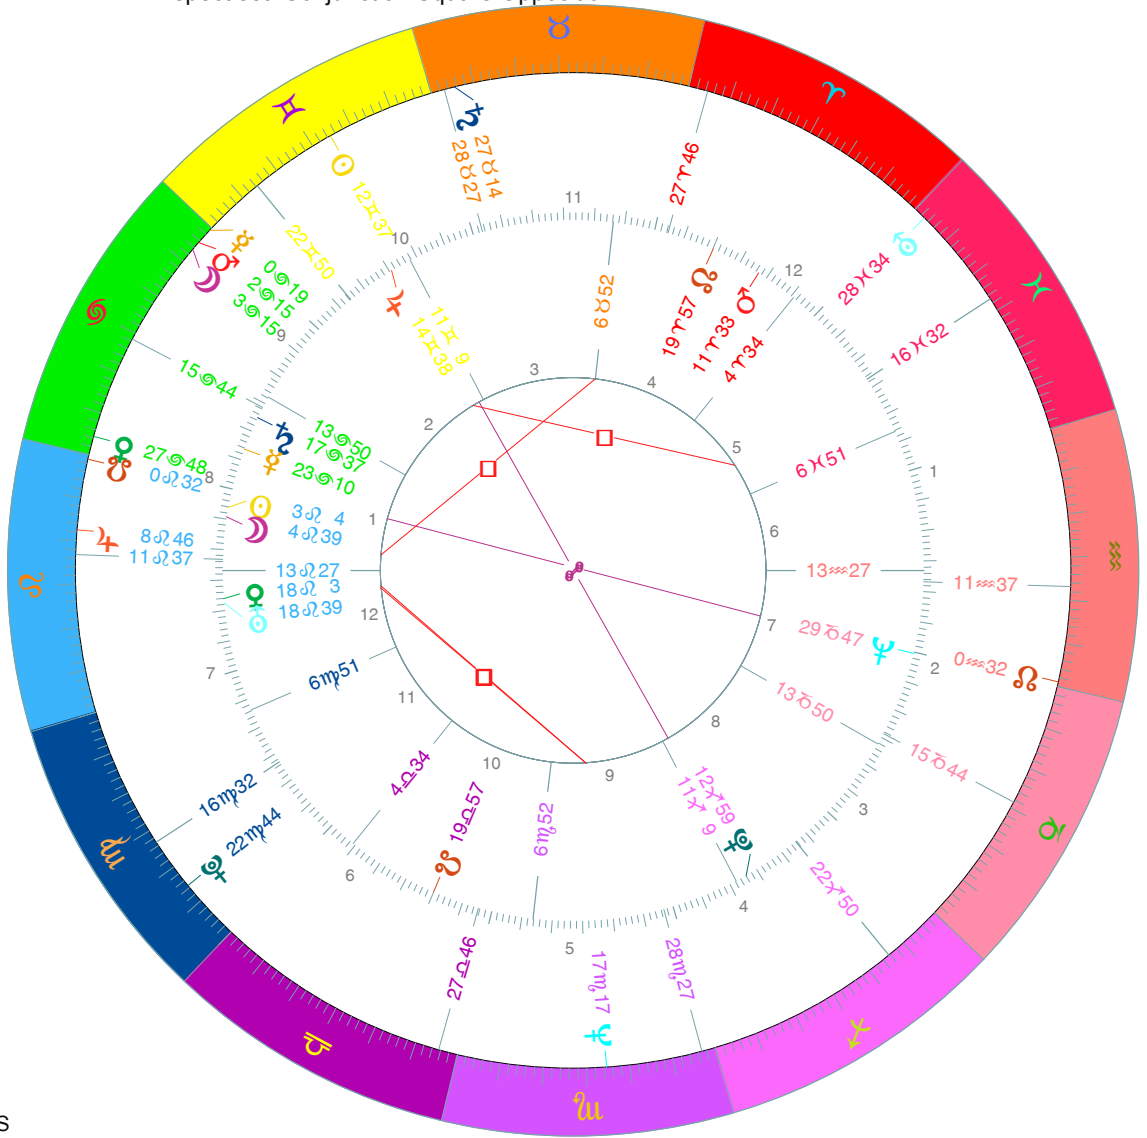

Comparison Chart

Outer - Geocentric
Birth of **John the Baptist** (V. ^)
At Jutta (Yattah), Latitude 31N32', Longitude 35E6'
Date: Wednesday, 4/JUN/2 B.C., Julian
Time: 0:37, Local Time
Sidereal Time 17:15:23, Vernal Point 3♊ 352"

Inner - Geocentric
Raising of Lazarus by Jesus Christ (V. +)
At Bethany, Latitude 31N46', Longitude 35E14'
Date: Saturday, 26/JUL/32, Julian
Time: 6:0, Local Time
Sidereal Time 26:7:49, Vernal Point 2♊ 36'20"

PI	Position	R	Position	R
☉	12♊37		3♊4	
☾	3♋15		4♊39	
☿	0♋19		23♋10	R
♀	27♋48		18♊3	
♁	2♋15		11♊33	
♃	8♊46		14♊38	
♅	27♋14		17♋37	
♁	28♊34		18♊39	
♃	17♊17	R	29♋47	R
♃	22♊44		12♊59	R
♁	0♋32		19♊57	
♁	0♊32		19♊57	

House System: Placidus, Zodiac: Sidereal SVP
Aspect set: Conjunction/Square/Opposition

	Houses	Houses
1	16♊32	13♊27
2	11♋37	13♋50
3	15♋44	11♊9
4	22♊50	6♋52
5	28♊27	4♊34
6	27♊46	6♊51
7	16♊32	13♋27
8	11♊37	13♋50
9	15♋44	11♊9
10	22♊50	6♊52
11	28♋27	4♊34
12	27♊46	6♊51

Cross Aspects

	☉	☾	☿	♀	♁	♃	♅	♁	♁	A	M
☉						♁ 2° 1'					♁ 0°22'
☾											
☿											
♀											♁ 1°59'
♁											
♃											♁ 1°54'
♅											
♁											
♁				♁ 0°46'							
A											♁ 0°44'
M											♁ 1°54'