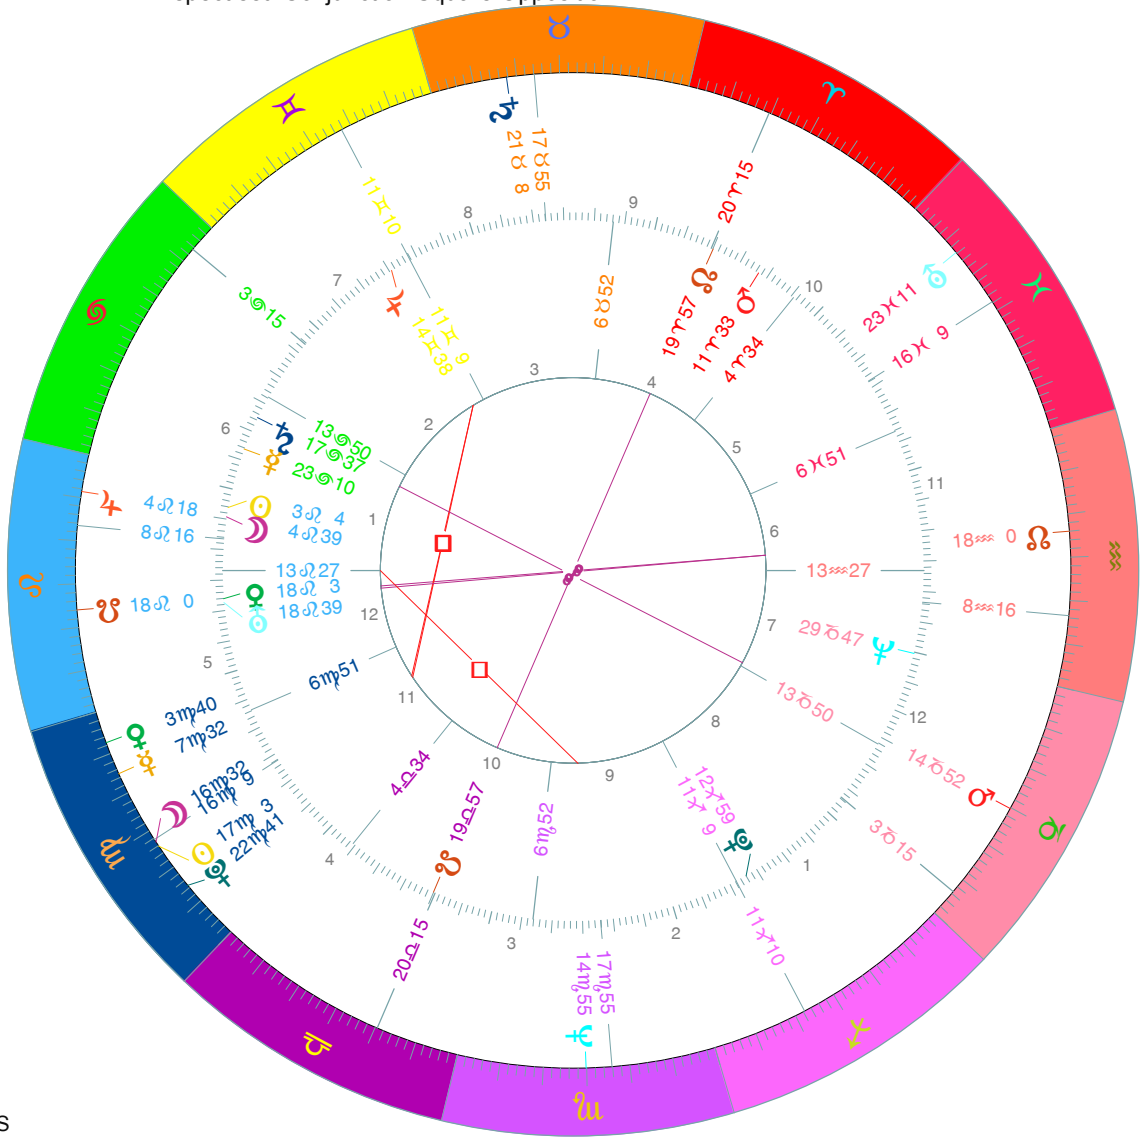

Comparison Chart

Outer - Geocentric
 Conception of John the Baptist
 At Jutta (Yattah), Latitude 31N32', Longitude 35E6'
 Date: Monday, 9/SEP/3 B.C., Julian
 Time: 13:60, Local Time
 Sidereal Time 13: 3:14, Vernal Point 3♈ 4'28"

Inner - Geocentric
 Raising of Lazarus of by Jesus Christ (V. +)
 At Bethany, Latitude 31N46', Longitude 35E14'
 Date: Saturday, 26/JUL/32, Julian
 Time: 6: 0, Local Time
 Sidereal Time 26: 7:49, Vernal Point 2♈ 36'20"

PI	Position	R	Position	R
☉	17♈ 3		3♈ 4	
☾	16♈ 32		4♈ 39	
☿	7♈ 32		23♉ 10	R
♀	3♈ 40		18♈ 3	
♁	14♉ 52		11♈ 33	
♂	4♈ 18		14♈ 38	
♆	21♉ 8	R	17♉ 37	
♁	23♈ 11	R	18♈ 39	
♃	14♈ 55		29♉ 47	R
♄	22♈ 41		12♈ 59	R
♅	18♈ 0		19♈ 57	
♆	18♈ 0		19♈ 57	

House System: Placidus, Zodiac: Sidereal SVP
 Aspect set: Conjunction/Square/Opposition

	Houses	Houses
1	3♈ 15	13♈ 27
2	11♈ 10	13♉ 50
3	17♈ 55	11♈ 9
4	20♈ 15	6♉ 52
5	16♈ 9	4♈ 34
6	8♈ 16	6♈ 51
7	3♉ 15	13♈ 27
8	11♈ 10	13♉ 50
9	17♉ 55	11♈ 9
10	20♈ 15	6♈ 52
11	16♈ 9	4♈ 34
12	8♈ 16	6♈ 51