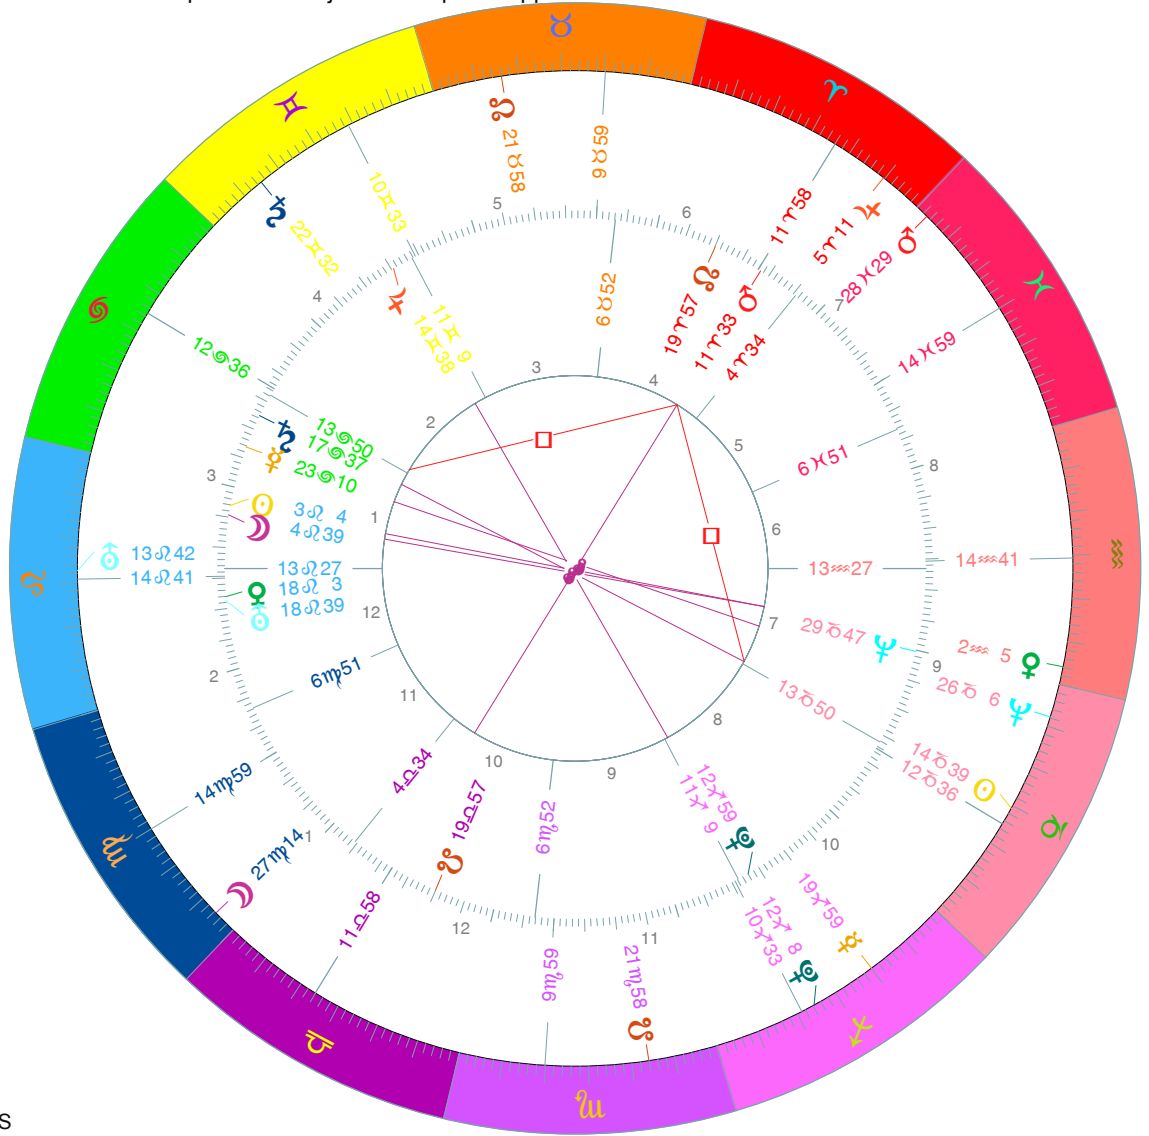

Comparison Chart

Outer - Geocentric
Death of John the Baptist (V. +)
At Machaerus, Latitude 31N35', Longitude 35E40'
Date: Thursday, 4/JAN/31, Julian
Time: 0: 0, Local Time
Sidereal Time 6:43:30, Vernal Point 2♈37'38"

Inner - Geocentric
Raising of Lazarus of by Jesus Christ (V. +)
At Bethany, Latitude 31N46', Longitude 35E14'
Date: Saturday, 26/JUL/32, Julian
Time: 6: 0, Local Time
Sidereal Time 26: 7:49, Vernal Point 2♈36'20"

OUTER INNER

PI	Position	R	Position	R
☉	14♌39		3♌4	
☾	27♍14		4♌39	
☿	19♋59		23♉10	R
♀	2♊5		18♌3	
♂	28♋29		11♈33	
♄	5♈11		14♌38	
♃	22♌32	R	17♉37	
♅	13♌42	R	18♌39	
♆	26♌6		29♌47	R
♇	12♋8		12♋59	R
♈	21♌58		19♈57	
♉	21♍58		19♎57	

House System: Placidus, Zodiac: Sidereal SVP
Aspect set: Conjunction/Square/Opposition

	Houses	Houses
1	11♎58	13♌27
2	14♍59	13♉50
3	14♌41	11♌9
4	12♉36	6♌52
5	10♌33	4♈34
6	9♌59	6♋51
7	11♈58	13♊27
8	14♋59	13♌50
9	14♊41	11♋9
10	12♌36	6♍52
11	10♋33	4♎34
12	9♍59	6♍51

Cross Aspects INNER PLANETS

	☉	☾	☿	♀	♂	♄	♃	♅	♆	♇	A	M
☉					☐ 3° 5'		♂ 2° 58'					
☾												
☿												
♀	♂ 0° 59'	♂ 2° 34'							♂ 2° 18'			
♂												
♄												
♃												
♅											♂ 0° 15'	
♆			♂ 2° 56'									
♇					♂ 2° 30'					♂ 0° 51'		
A					♂ 0° 25'							
M					☐ 1° 3'