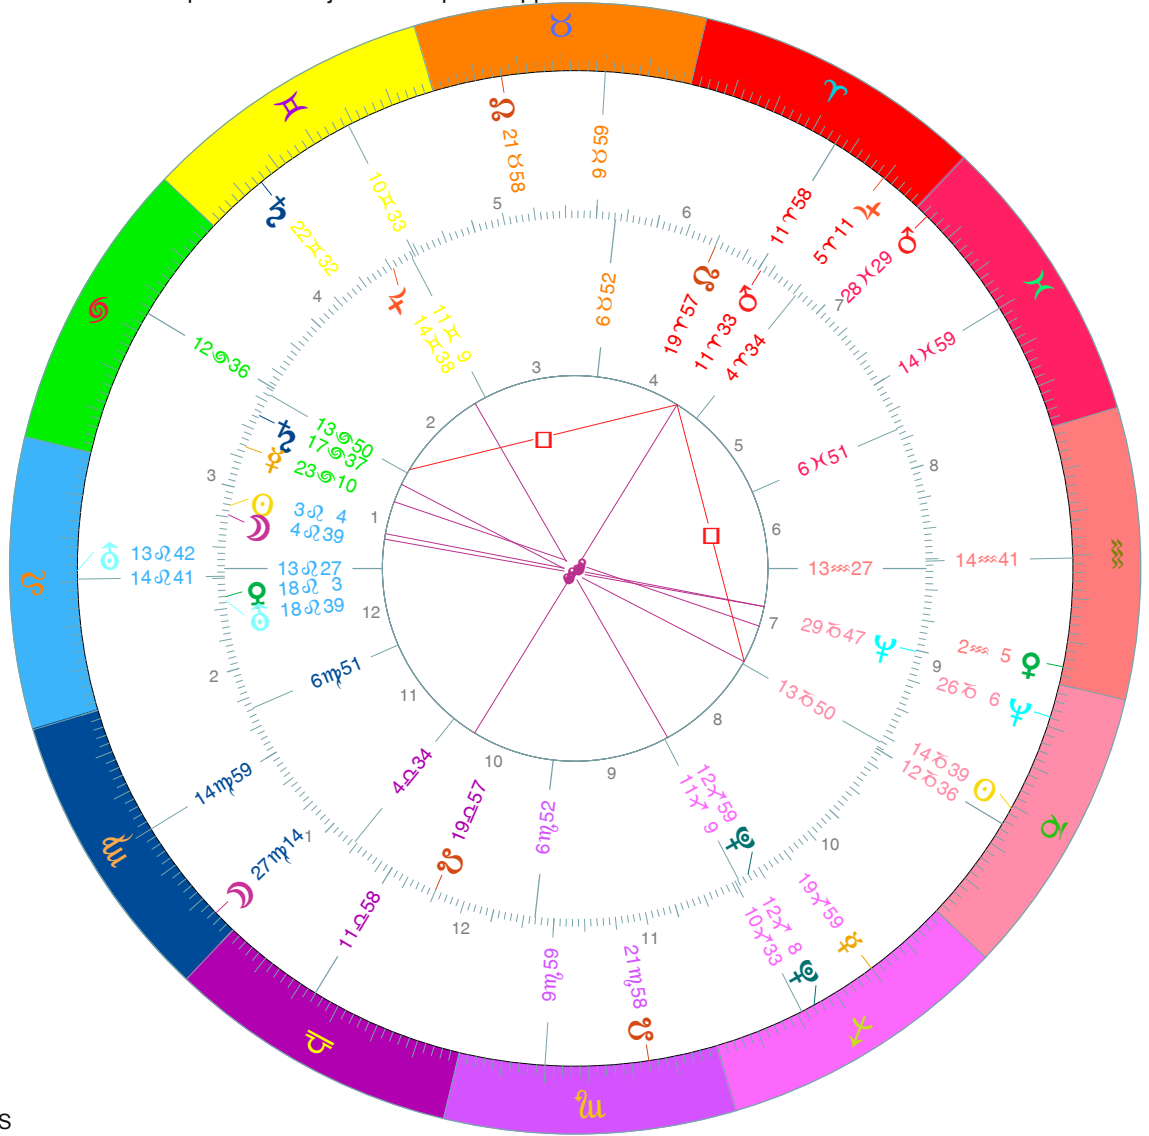

Comparison Chart

Outer - Geocentric
Death of John the Baptist (V. +)
At Machaerus, Latitude 31N35', Longitude 35E40'
Date: Thursday, 4/JAN/31, Julian
Time: 0: 0, Local Time
Sidereal Time 6:43:30, Vernal Point 2♈37'38"

Inner - Geocentric
Raising of Lazarus of by Jesus Christ (V. +)
At Bethany, Latitude 31N46', Longitude 35E14'
Date: Saturday, 26/JUL/32, Julian
Time: 6: 0, Local Time
Sidereal Time 26: 7:49, Vernal Point 2♈36'20"

OUTER INNER

PI	Position	R	Position	R
☉	14♌39		3♌4	
☾	27♍14		4♌39	
☿	19♋59		23♉10	R
♀	2♊5		18♌3	
♂	28♋29		11♈33	
♄	5♈11		14♌38	
♃	22♌32	R	17♉37	
♅	13♌42	R	18♌39	
♆	26♌6		29♌47	R
♇	12♋8		12♋59	R
♈	21♌58		19♈57	
♉	21♍58		19♎57	

House System: Placidus, Zodiac: Sidereal SVP
Aspect set: Conjunction/Square/Opposition

	Houses	Houses
1	11♎58	13♌27
2	14♍59	13♉50
3	14♌41	11♌9
4	12♉36	6♌52
5	10♌33	4♈34
6	9♌59	6♋51
7	11♈58	13♊27
8	14♋59	13♌50
9	14♊41	11♋9
10	12♌36	6♍52
11	10♋33	4♎34
12	9♍59	6♍51

Cross Aspects INNER PLANETS

	☉	☾	☿	♀	♂	♄	♃	♅	♆	♇	A	M
☉					☐ 3° 5'		♁ 2° 58'					
☾												
☿												
♀	♁ 0° 59'	♁ 2° 34'						♁ 2° 18'				
♂												
♄												
♃												
♅											♁ 0° 15'	
♆			♁ 2° 56'									
♇						♁ 2° 30'				♁ 0° 51'		
A					♁ 0° 25'							
M					☐ 1° 3'