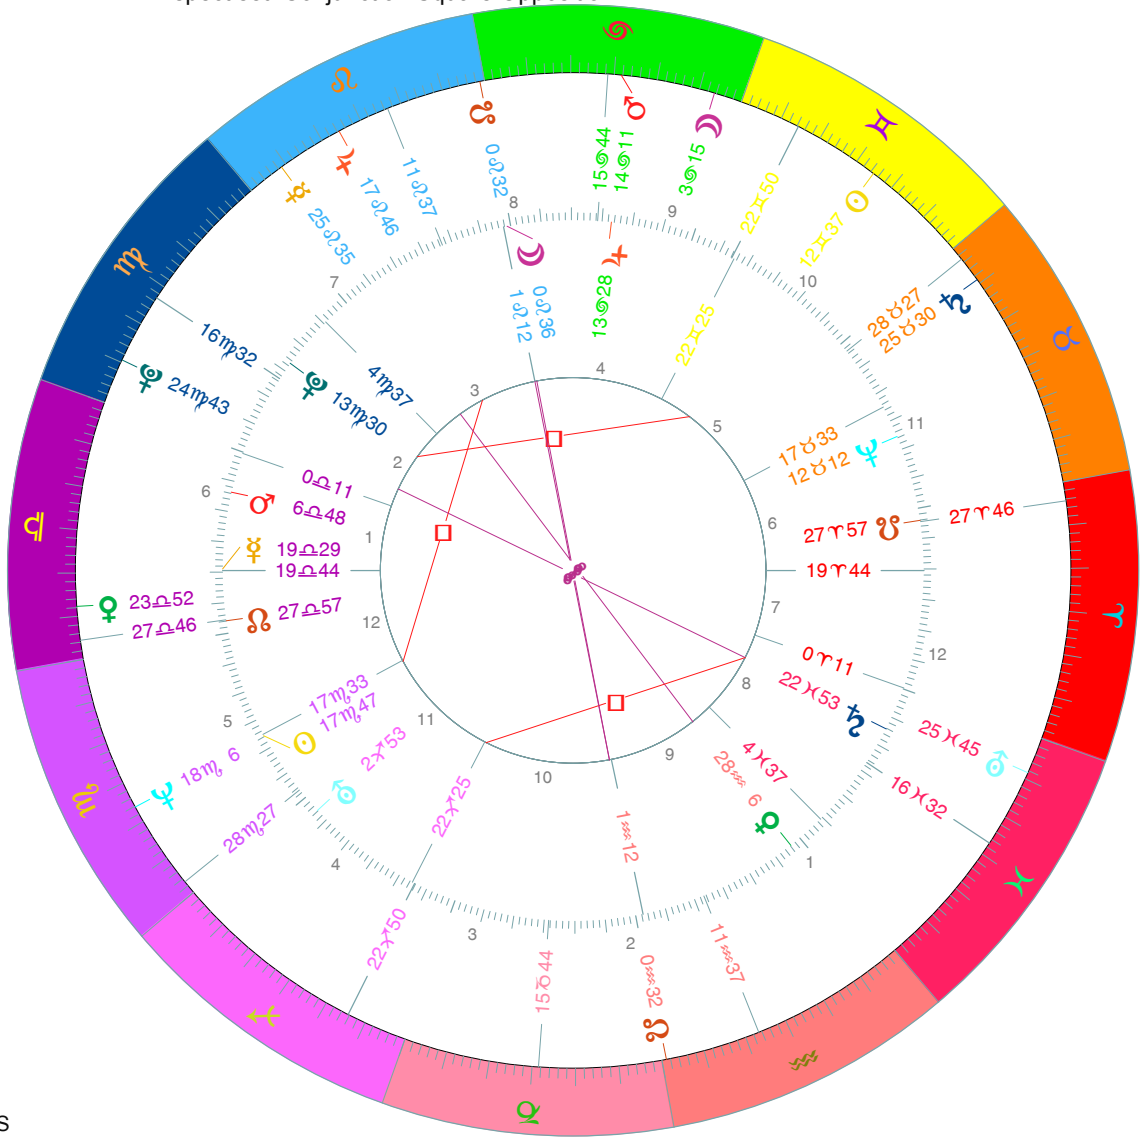

Comparison Chart

Outer - Tychonic
Birth of John the Baptist (V. ^)
At Jutta (Yattah), Latitude 31N32', Longitude 35E6'
Date: Wednesday, 4/JUN/2 B.C., Julian
Time: 0:37, Local Time
Sidereal Time 17:15:23, Vernal Point 3° 35'2"

Inner - Tychonic
Death of (St.) Elisabeth of Hungary
At Marburg, Latitude 50N49', Longitude 8E46'
Date: Monday, 17/NOV/1231, Julian
Time: 5:0, Local Time
Sidereal Time 9:10:52, Vernal Point 15° 57'52"

PI	Position	R	Position	R
☉	12♊37		17♎47	
☾	3♉15		0♊36	
☿	25♏35		19♎29	
♀	23♎52		28♏6	
♂	14♉11		6♎48	
♃	17♏46		13♉28	
♅	25♄30		22♋53	
♁	25♋45		2♌53	
♆	18♎6		12♄12	
♇	24♎43		13♎30	
♄	0♏32		27♎57	
♃	0♊32		27♋57	

House System: Placidus, Zodiac: Sidereal SVP
Aspect set: Conjunction/Square/Opposition

	Houses	Houses
1	16♋32	19♎44
2	11♏37	0♎11
3	15♄44	4♎37
4	22♌50	1♊12
5	28♎27	22♋25
6	27♎46	17♄33
7	16♎32	19♋44
8	11♏37	0♋11
9	15♉44	4♋37
10	22♋50	1♏12
11	28♄27	22♌25
12	27♋46	17♎33

Cross Aspects

	☉	☾	☿	♀	♂	♃	♅	♁	♆	♇	A	M
☉												☐ 0°53'
☾												
☿				♂ 2°31'								
♀												
♂						♂ 0°42'						
♃	☐ 0°2'											
♅												
♁												
♆	♂ 0°18'											
♇												
♆												
♇												
♄		♂ 0°5'										♂ 0°40'
A												
M												☐ 0°3'