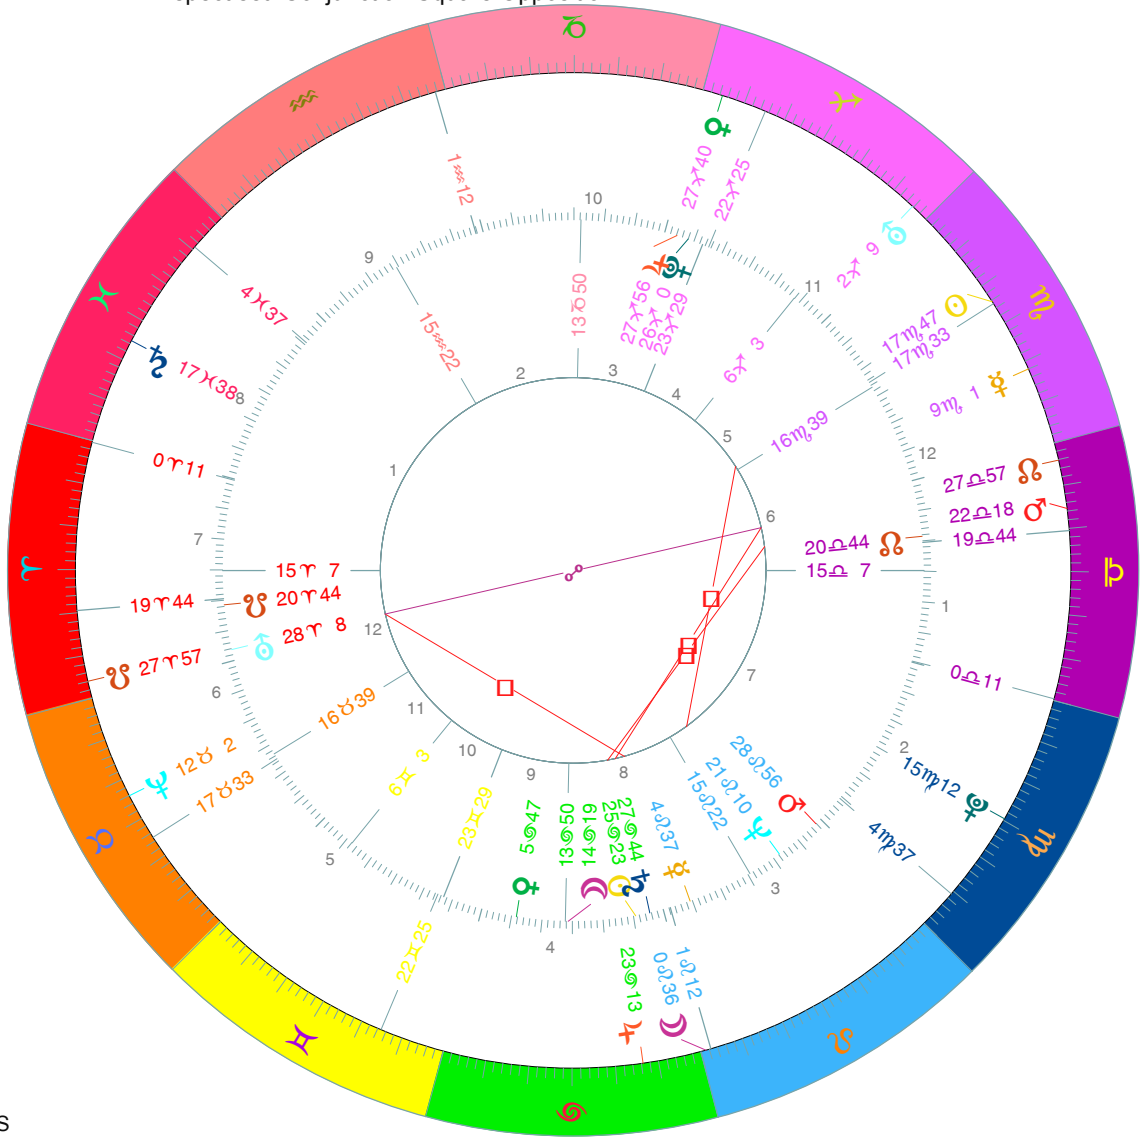

Comparison Chart

Outer - Geocentric
Death of (St.) Elisabeth of Hungary
At Marburg, Latitude 50N49', Longitude 8E46'
Date: Monday, 17/NOV/1231, Julian
Time: 5: 0, Local Time
Sidereal Time 9:10:52, Vernal Point 15 X 57'52"

Inner - Geocentric
Epoch of Novalis (V. ^)
At Wiederstedt, Latitude 51N38', Longitude 11E30'
Date: Friday, 9/AUG/1771, Gregorian
Time: 21: 7, Time Zone GMT
Sidereal Time 19: 5:17, Vernal Point 8 X 26'49"

PI	Position	R	Position	R
☉	17♍47		25♉23	
☾	0♊36		14♉19	
☿	9♍1		4♊37	
♀	27♋40		5♉47	
♂	22♌18		28♊56	
♃	23♉13	R	27♋56	R
♅	17♋38	R	27♉44	
♁	2♋9		28♌8	
♆	12♉2	R	21♊10	
♇	15♍12		26♋0	R
♈	27♌57		20♌44	
♏	27♌57		20♌44	

House System: Placidus, Zodiac: Sidereal SVP
Aspect set: Conjunction/Square/Opposition

	Houses	Houses
1	19♌44	15♌7
2	0♌11	15♌22
3	4♍37	13♉50
4	1♊12	23♋29
5	22♌25	6♋3
6	17♉33	16♍39
7	19♌44	15♌7
8	0♌11	15♊22
9	4♋37	13♉50
10	1♌12	23♌29
11	22♋25	6♌3
12	17♍33	16♉39

Cross Aspects	☉	☾	☿	♀	♂	♃	♅	♆	♇	♈	A	M
☉												
☾						♁ 2°52'	♁ 2°28'					
☿												
♀					♁ 0°16'				♁ 1°39'			
♂	♁ 3°06'									♁ 1°34'		
♃	♁ 2°11'											
♅												
♆												
♇												
♈						♁ 0°13'	♁ 0°11'					
A										♁ 1°0'		
M