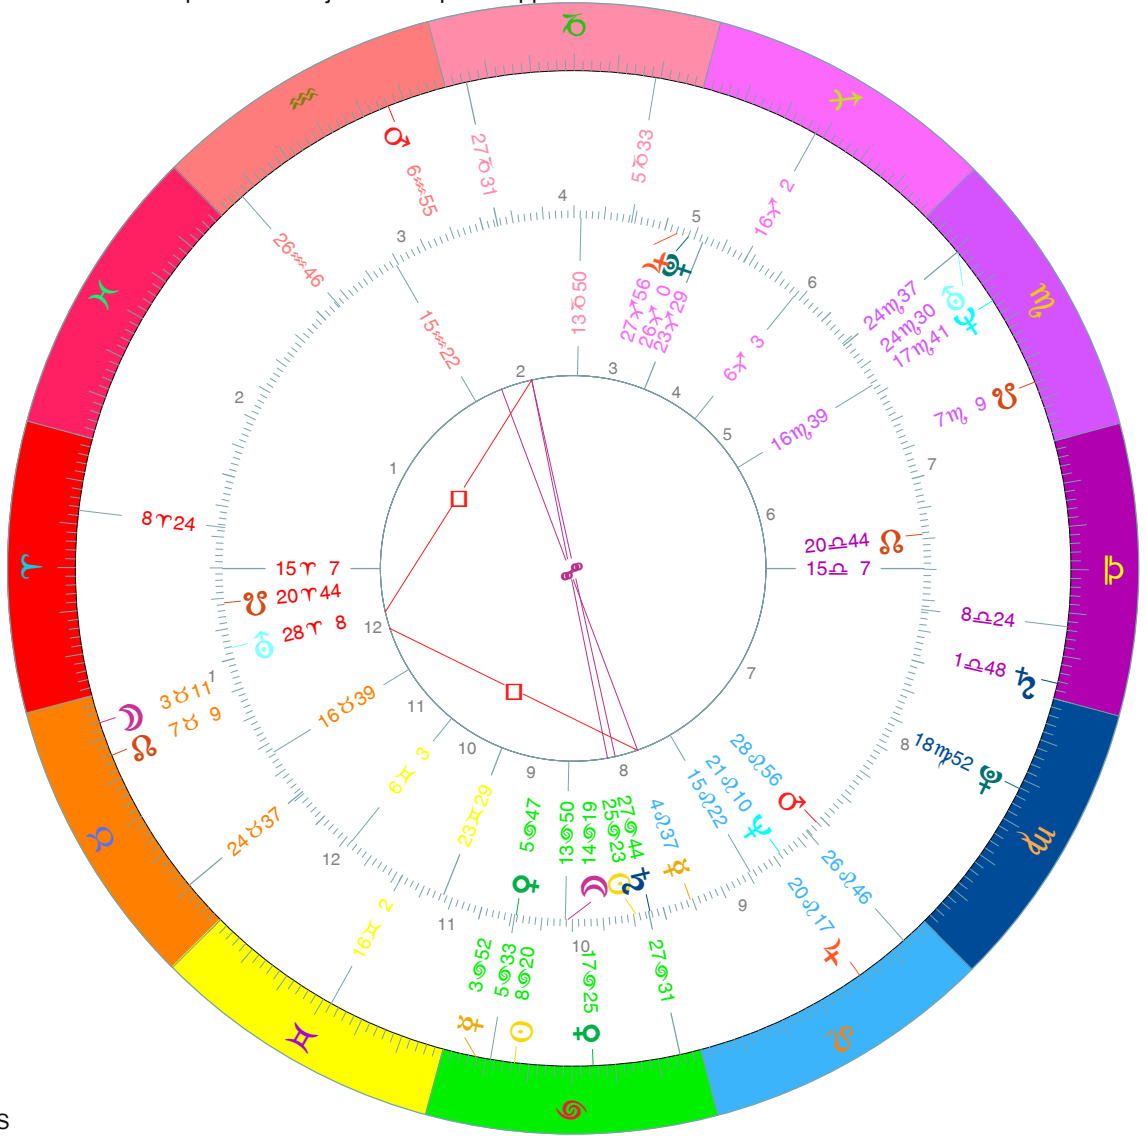

Comparison Chart

Outer - Geocentric
Epoch of Raphael

At Urbino/Italy, Latitude 43N44', Longitude 12E38'
Date: Wednesday, 10/JUL/1482, Julian
Time: 0:33, Time Zone GMT
Sidereal Time 21:10: 6, Vernal Point 12 X 28'31"

Inner - Geocentric
Epoch of Novalis (V. ^)

At Wiederstedt, Latitude 51N38', Longitude 11E30'
Date: Friday, 9/AUG/1771, Gregorian
Time: 21: 7, Time Zone GMT
Sidereal Time 19: 5:17, Vernal Point 8 X 26'49"

OUTER INNER

PI	Position	R	Position	R
☉	8♉20		25♉23	
☾	3♊11		14♉19	
☿	3♉52		4♊37	
♀	17♉25		5♉47	
♂	6♋55	R	28♊56	
♌	20♊17		27♋56	R
♍	1♌48		27♉44	
♎	24♎30	R	28♒8	
♏	17♎41	R	21♊10	
♐	18♎52		26♋0	R
♑	7♏9		20♌44	
♒	7♎9		20♒44	

House System: Placidus, Zodiac: Sidereal SVP
Aspect set: Conjunction/Square/Opposition

	Houses	Houses
1	24♊37	15♒7
2	8♒24	15♋22
3	26♋46	13♉50
4	27♉31	23♋29
5	5♉33	6♋3
6	16♋2	16♎39
7	24♎37	15♌7
8	8♌24	15♊22
9	26♊46	13♉50
10	27♉31	23♋29
11	5♉33	6♋3
12	16♋2	16♉39

Cross Aspects

INNER PLANETS

	☉	☾	☿	♀	♂	♌	♍	♎	♏	A	M
☉				♂ 2°33'							
☾		☐ 1°26'									
☿				♂ 1°55'							
♀		♂ 3°6'									
♂			♂ 2°18'								
♌									♂ 0°53'		
♍											
♎											
♏											
A											
M	♂ 2°8'					♂ 0°13'	☐ 0°37'