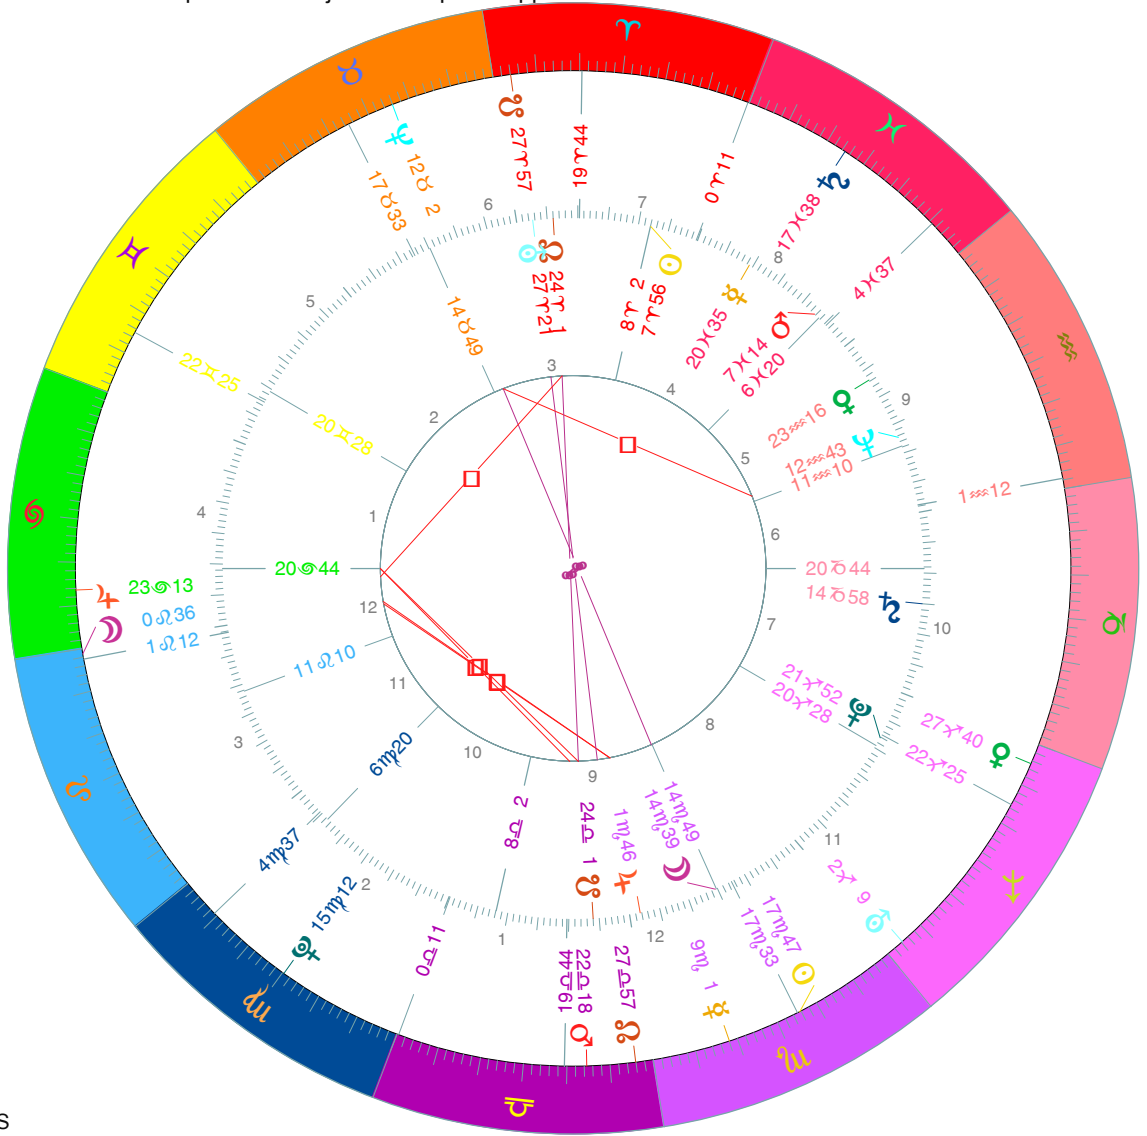

Comparison Chart

Outer - Geocentric
 Death of (St.) Elisabeth of Hungary
 At Marburg, Latitude 50N49', Longitude 8E46'
 Date: Monday, 17/NOV/1231, Julian
 Time: 5: 0, Local Time
 Sidereal Time 9:10:52, Vernal Point 15 X 57'52"

Inner - Geocentric
 Death of Raphael (V. *)
 At Rome, Italy, Latitude 41N53', Longitude 12E30'
 Date: Friday, 6/APR/1520, Julian
 Time: 12: 0, Local Time
 Sidereal Time 1:36:42, Vernal Point 11 X 56'59"

OUTER INNER

PI	Position	R	Position	R
☉	17♍47		7♍56	
☽	0♌36		14♍39	
☿	9♍1		20♌35	
♀	27♌40		23♍16	
♂	22♌18		7♌14	
♃	23♉13	R	1♍46	R
♅	17♌38	R	14♌58	
♁	2♌9		27♍21	
♆	12♌2	R	12♍43	
♇	15♍12		21♌52	R
♈	27♌57		24♍1	
♏	27♍57		24♌1	

Cross Aspects

INNER PLANETS

	☉	☽	☿	♀	♂	♃	♅	♁	♆	♇	A	M
☉		♌ 3° 9'										
☽						♌ 1° 10'						
☿												
♀												
♂								♌ 1° 43'	♌ 1° 34'			
♃								♌ 0° 48'	♌ 2° 28'			
♅			♌ 2° 58'									
♁												
♆												
♇		♌ 2° 37'								♌ 0° 41'		
A												
M											♌ 1° 1'	
												♌ 0° 34'