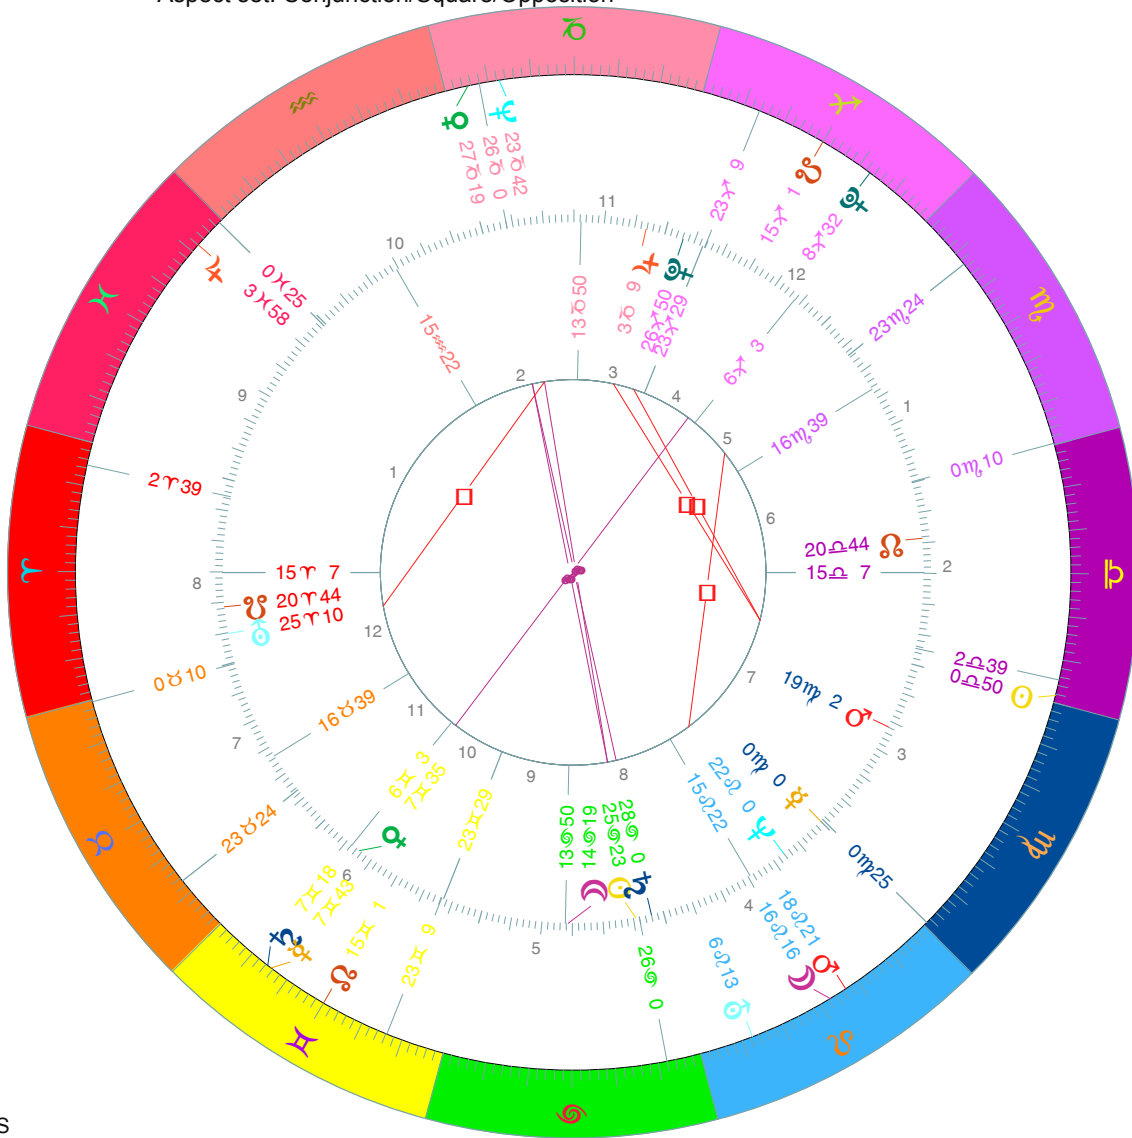

Comparison Chart

Outer - Tychonic
Baptism of Jesus Christ

At River Jordon, near Ono, Latitude 31N50', Longitude 35E33'

Date: Friday, 23/SEP/29, Julian

Time: 10: 0, Local Time

Sidereal Time 10: 0: 1, Vernal Point 2 ♉ 38'42"

Inner - Tychonic

Epoch of Novalis (V. ^)

At Wiederstedt, Latitude 51N38', Longitude 11E30'

Date: Friday, 9/AUG/1771, Gregorian

Time: 21: 7, Time Zone GMT

Sidereal Time 19: 5:17, Vernal Point 8 ♉ 26'49"

OUTER INNER

PI	Position	R	Position	R
☉	0 ♌ 50		25 ♉ 23	
☾	16 ♌ 16		14 ♉ 19	
☿	7 ♌ 43		0 ♎ 0	
♀	27 ♌ 19		7 ♌ 35	
♂	18 ♌ 21		19 ♎ 2	
♃	3 ♋ 58		3 ♌ 9	
♅	7 ♌ 18		28 ♉ 0	
♁	6 ♌ 13		25 ♉ 10	
♃	23 ♌ 42		22 ♌ 0	
♁	8 ♌ 32		26 ♌ 50	
♁	15 ♌ 1		20 ♌ 44	
♁	15 ♌ 1		20 ♉ 44	

House System: Placidus, Zodiac: Sidereal SVP
Aspect set: Conjunction/Square/Opposition

	Houses	Houses
1	23 ♎ 24	15 ♉ 7
2	0 ♎ 10	15 ♌ 22
3	2 ♌ 39	13 ♌ 50
4	0 ♎ 25	23 ♌ 29
5	26 ♉ 0	6 ♌ 3
6	23 ♌ 9	16 ♎ 39
7	23 ♌ 24	15 ♌ 7
8	0 ♉ 10	15 ♌ 22
9	2 ♉ 39	13 ♉ 50
10	0 ♋ 25	23 ♌ 29
11	26 ♌ 0	6 ♌ 3
12	23 ♌ 9	16 ♉ 39