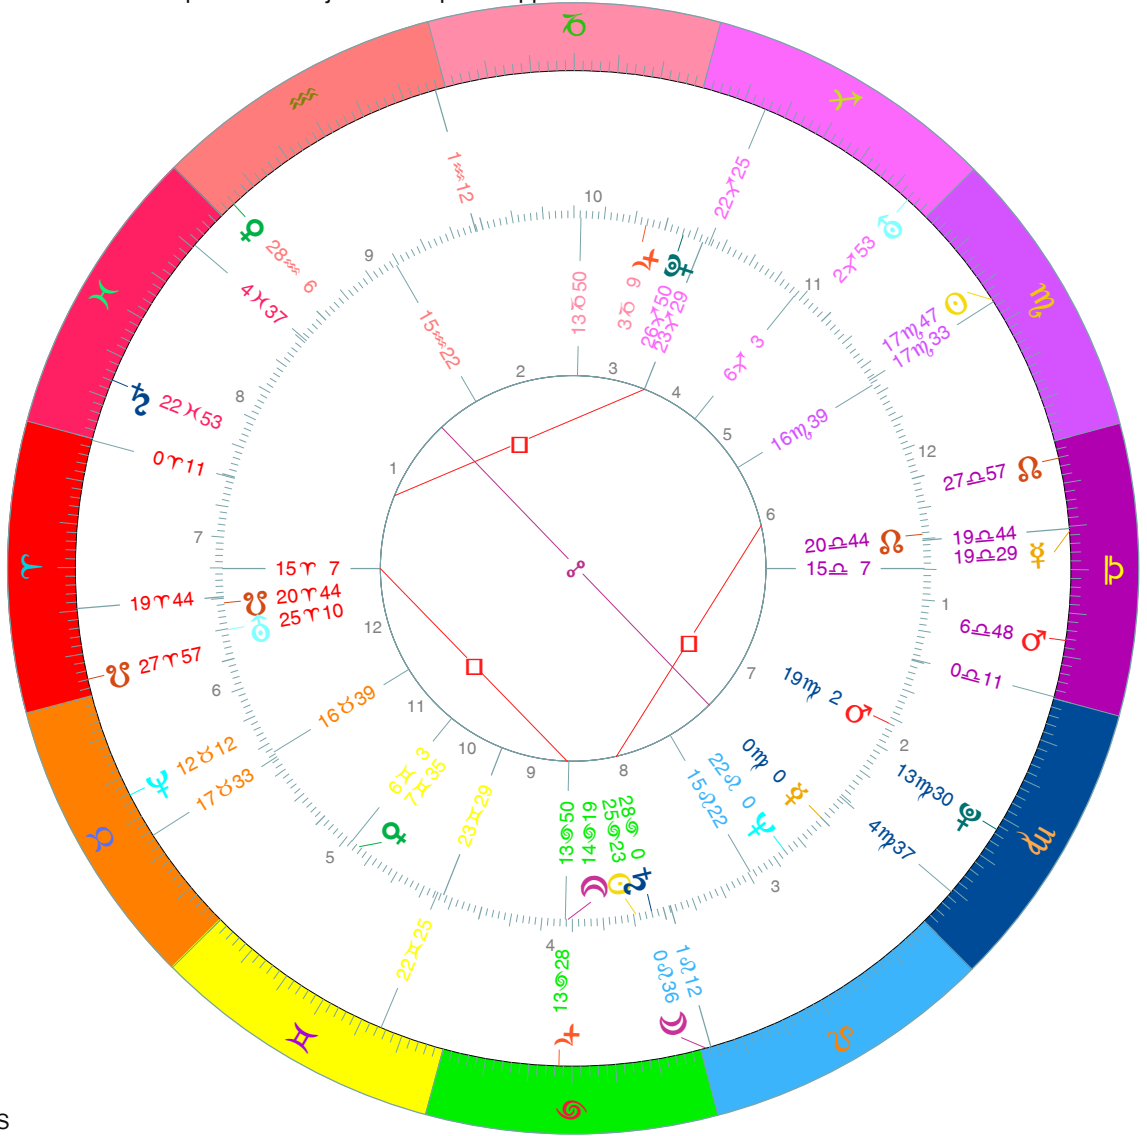

Comparison Chart

Outer - Tychonic

Death of (St.) Elisabeth of Hungary

At Marburg, Latitude 50N49', Longitude 8E46'

Date: Monday, 17/NOV/1231, Julian

Time: 5: 0, Local Time

Sidereal Time 9:10:52, Vernal Point 15X5752"

Inner - Tychonic

Epoch of Novalis (V. ^)

At Wiederstedt, Latitude 51N38', Longitude 11E30'

Date: Friday, 9/AUG/1771, Gregorian

Time: 21: 7, Time Zone GMT

Sidereal Time 19: 5:17, Vernal Point 8X26'49"

OUTER INNER

PI	Position	R	Position	R
☉	17♍47		25♉23	
☾	0♊36		14♉19	
☿	19♌29		0♍0	
♀	28♋6		7♌35	
♁	6♌48		19♍2	
♋	13♉28		3♌9	
♌	22♋53		28♉0	
♍	2♋53		25♌10	
♎	12♉12		22♊0	
♏	13♍30		26♋50	
♐	27♌57		20♌44	
♑	27♌57		20♌44	

Cross Aspects

INNER PLANETS

	☉	☾	☿	♀	♁	♋	♌	♍	♎	♏	A	M
☉												
☾							♁ 2°36'					
☿										♁ 1°15'		
♀												
♁				♁ 1°54'								
♋												
♌												
♍												
♎												
♏												
A												
M												