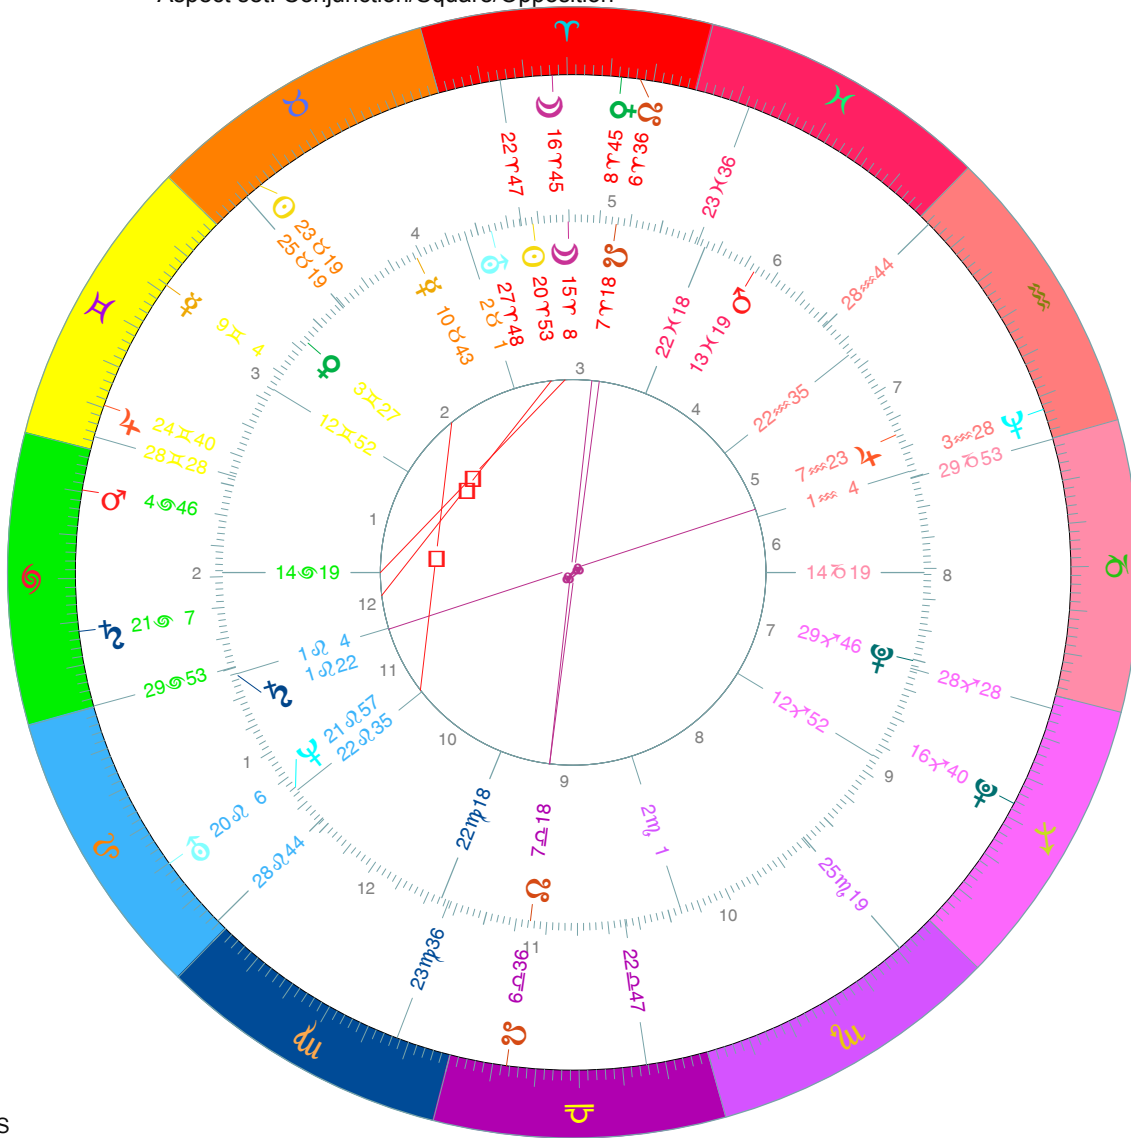

# Comparison Chart

Outer - Geocentric

Ascension of **Jesus Christ**

At Mount of Olives, Latitude 31N46', Longitude 35E14'

Date: Thursday, 14/MAY/33, Julian

Time: 12: 1, Local Time

Sidereal Time 3:21: 3, Vernal Point 2 ♉ 35'41"

Inner - Geocentric

Birth of **Novalis (V. ^)**

At Wiederstedt, Germany, Latitude 51N38', Longitude 11E30'

Date: Saturday, 2/MAY/1772, Gregorian

Time: 10: 8, Local Time

Sidereal Time 0:51: 0, Vernal Point 8 ♋ 26'12"

OUTER INNER

PI	Position	R	Position	R
☉	23♉19		20♉53	
☾	16♉45		15♉8	
☿	9♉4		10♉43	
♀	8♉45		3♉27	
♂	4♉46		13♉19	
♃	24♉40		7♉23	
♅	21♉7		1♉22	
♁	20♉6		27♉48	
♃	3♉28	R	21♉57	R
♅	16♉40	R	29♉46	R
♁	6♉36		7♉18	
♂	6♉36		7♉18	

House System: Placidus, Zodiac: Sidereal SVP  
Aspect set: Conjunction/Square/Opposition

	Houses	Houses
1	28♉44	14♉19
2	29♉53	12♉52
3	28♉28	2♉1
4	25♉19	22♉18
5	22♉47	22♉35
6	23♉36	1♉4
7	28♉44	14♉19
8	29♉53	12♉52
9	28♉28	2♉1
10	25♉19	22♉18
11	22♉47	22♉35
12	23♉36	1♉4