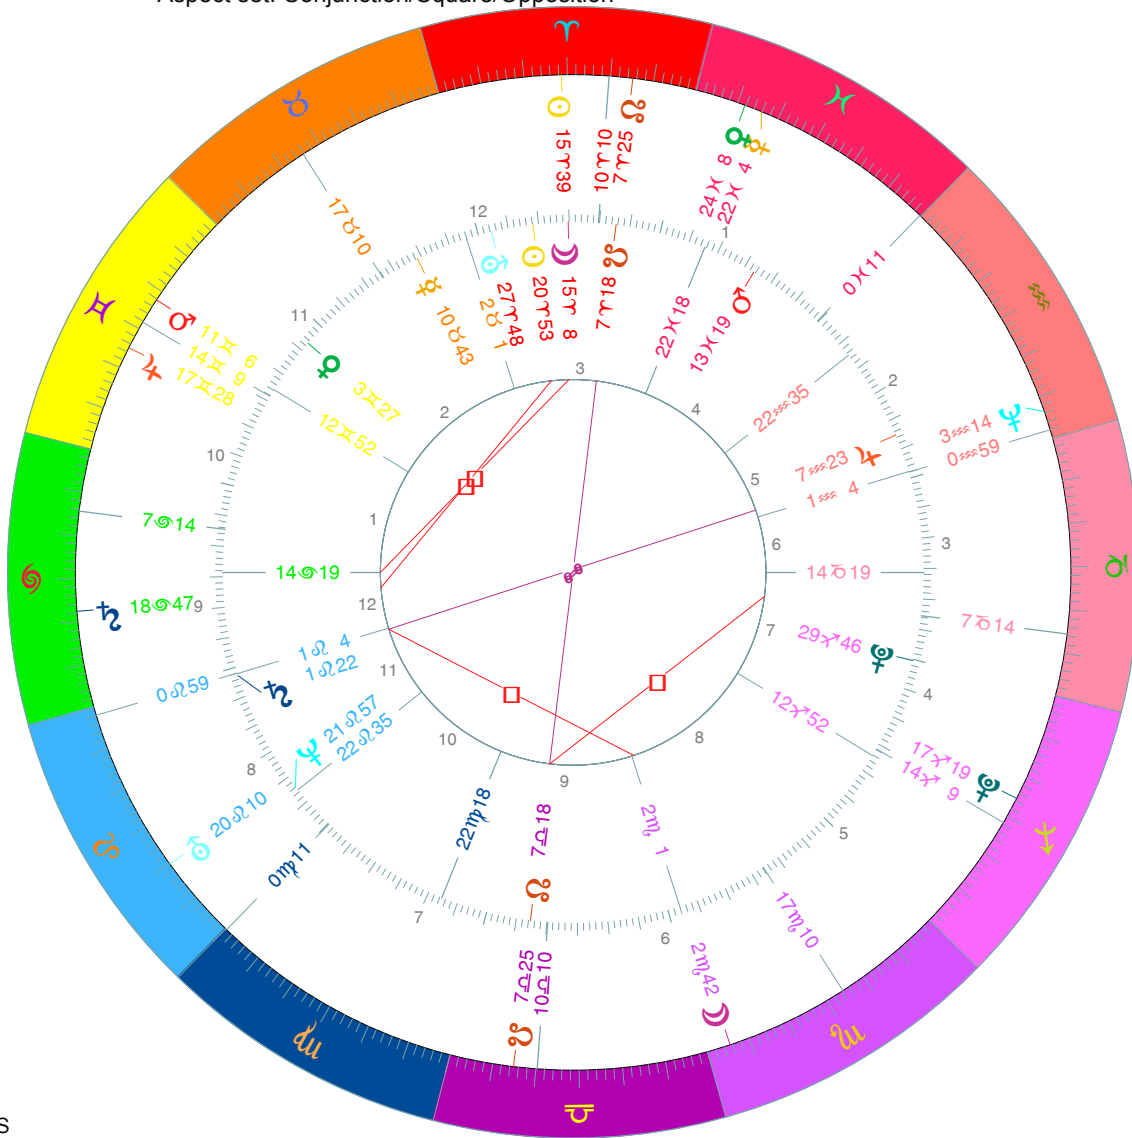

Comparison Chart

Outer - Geocentric
Resurrection of Jesus Christ
 At Jerusalem, Latitude 31N46', Longitude 35E13'
 Date: Sunday, 5/APR/33, Julian
 Time: 5:35, Local Time
 Sidereal Time 18:20:14, Vernal Point 2° 35' 46"

Inner - Geocentric
Birth of Novalis (V. ^)
 At Wiederstedt, Germany, Latitude 51N38', Longitude 11E30'
 Date: Saturday, 2/MAY/1772, Gregorian
 Time: 10: 8, Local Time
 Sidereal Time 0:51: 0, Vernal Point 8° 26' 12"

PI	Position	R	Position	R
☉	15° 39'		20° 53'	
☽	2° 42'		15° 8'	
☿	22° 4'		10° 43'	
♀	24° 8'	R	3° 27'	
♂	11° 6'		13° 19'	
♃	17° 28'		7° 23'	
♅	18° 47'		1° 22'	
♁	20° 10'	R	27° 48'	
♃	3° 14'		21° 57'	R
♁	17° 19'	R	29° 46'	R
♁	7° 25'		7° 18'	
♁	7° 25'		7° 18'	

House System: Placidus, Zodiac: Sidereal SVP
 Aspect set: Conjunction/Square/Opposition

Cross Aspects

	☉	☽	☿	♀	♂	♃	♅	♁	A	M
☉		♂ 0° 32'							♁ 1° 20'	
☽						♁ 1° 19'				
☿									♂ 0° 13'	
♀									♂ 1° 50'	
♂										
♃										
♅										
♁										
A									♂ 0° 7'	
M										♁ 0° 4'