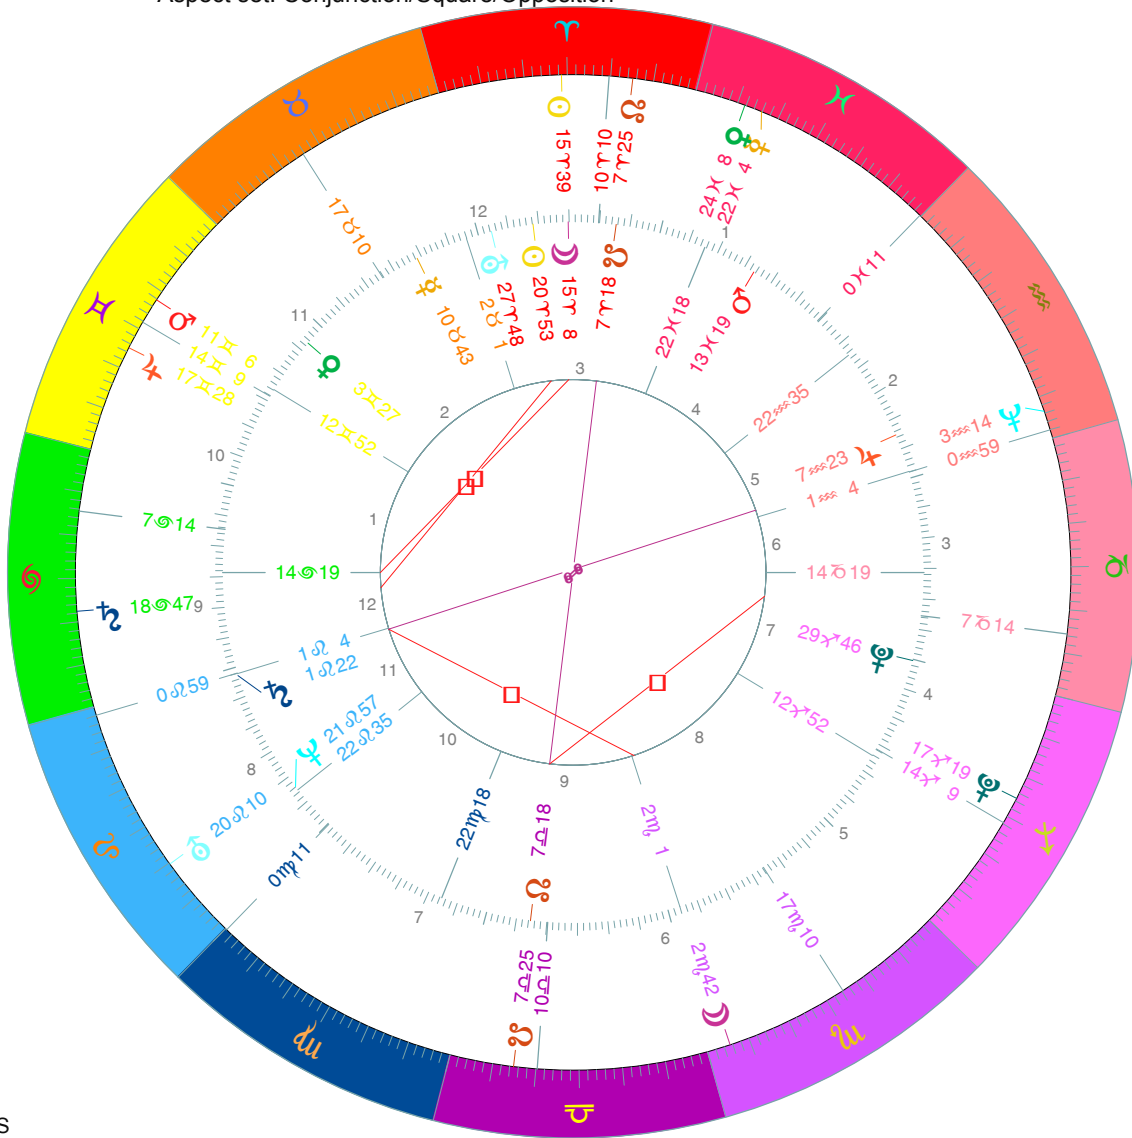

Comparison Chart

Outer - Geocentric
Resurrection of Jesus Christ
 At Jerusalem, Latitude 31N46', Longitude 35E13'
 Date: Sunday, 5/APR/33, Julian
 Time: 5:35, Local Time
 Sidereal Time 18:20:14, Vernal Point 2° 35' 46"

Inner - Geocentric
Birth of Novalis (V. ^)
 At Wiederstedt, Germany, Latitude 51N38', Longitude 11E30'
 Date: Saturday, 2/MAY/1772, Gregorian
 Time: 10: 8, Local Time
 Sidereal Time 0:51: 0, Vernal Point 8° 26' 12"

OUTER		INNER	
Pl	Position	R	Position
☉	15° 39'		20° 53'
☾	2° 42'		15° 8'
☿	22° 4'		10° 43'
♀	24° 8'	R	3° 27'
♂	11° 6'		13° 19'
♃	17° 28'		7° 23'
♅	18° 47'		1° 22'
♁	20° 10'	R	27° 48'
♃	3° 14'		21° 57'
♁	17° 19'	R	29° 46'
♁	7° 25'		7° 18'
♁	7° 25'		7° 18'

House System: Placidus, Zodiac: Sidereal SVP
 Aspect set: Conjunction/Square/Opposition

Cross Aspects

	☉	☾	☿	♀	♂	♃	♅	♁	A	M
☉		♂ 0° 32'							♁ 1° 20'	
☾						♁ 1° 19'				
☿									♂ 0° 13'	
♀									♂ 1° 50'	
♂										
♃										
♅										
♁										
A									♁ 0° 7'	
M										♁ 0° 4'