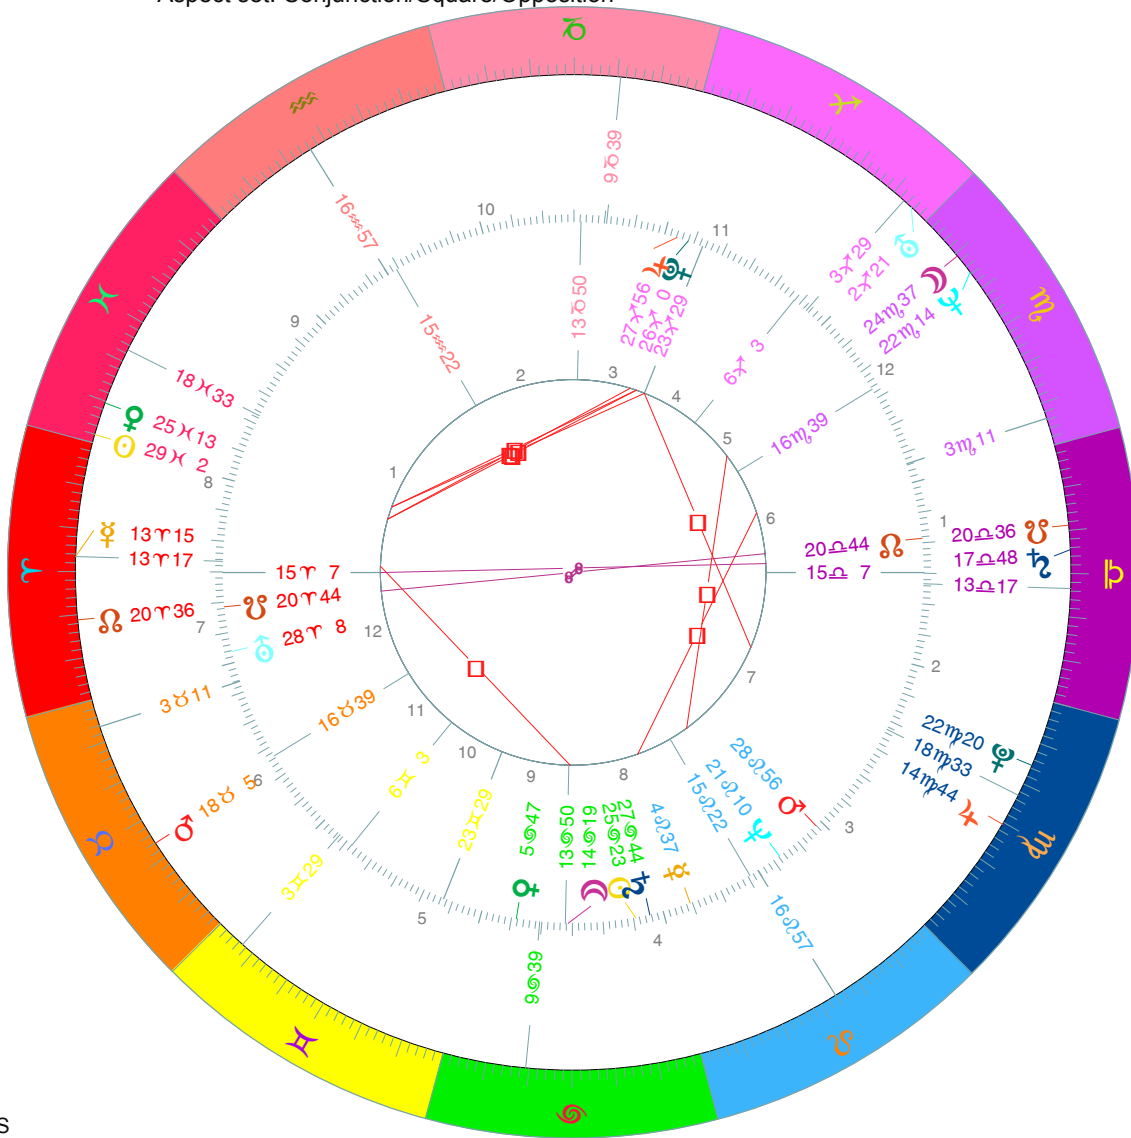

Comparison Chart

Outer - Geocentric
Birth of Raphael

At Urbino/Italy, Latitude 43N44', Longitude 12E38'
Date: Friday, 28/MAR/1483, Julian
Time: 21:27, Local Time
Sidereal Time 10:25:25, Vernal Point 12 X 27'56"

Inner - Geocentric
Epoch of Novalis (V. ^)

At Wiederstedt, Latitude 51N38', Longitude 11E30'
Date: Friday, 9/AUG/1771, Gregorian
Time: 21: 7, Time Zone GMT
Sidereal Time 19: 5:17, Vernal Point 8 X 26'49"

House System: Placidus, Zodiac: Sidereal SVP
Aspect set: Conjunction/Square/Opposition

| | Houses | Houses |
|----|---------|---------|
| 1 | 3 ♎ 11 | 15 ♏ 7 |
| 2 | 13 ♎ 17 | 15 ♎ 22 |
| 3 | 18 ♎ 33 | 13 ♎ 50 |
| 4 | 16 ♃ 57 | 23 ♃ 29 |
| 5 | 9 ☾ 39 | 6 ♃ 3 |
| 6 | 3 ♏ 29 | 16 ♎ 39 |
| 7 | 3 ☿ 11 | 15 ♎ 7 |
| 8 | 13 ♏ 17 | 15 ♃ 22 |
| 9 | 18 X 33 | 13 ☾ 50 |
| 10 | 16 ♎ 57 | 23 ♏ 29 |
| 11 | 9 ♃ 39 | 6 ♏ 3 |
| 12 | 3 ♃ 29 | 16 ☿ 39 |

Cross Aspects

INNER PLANETS

| | ☉ | ☾ | ♃ | ♄ | ♅ | ♆ | ♇ | ♈ | ♉ | ♊ | ♋ | A | M |
|---|---|---------|---|---|---------|---|---|---|---|---|---------|----------|----------|
| ☉ | | | | | ☐ 1° 6' | | | | | | ☐ 3° 1' | | |
| ☾ | | | | | | | | | | | | | |
| ♃ | | ☐ 1° 4' | | | | | | | | | | ♂ 1° 52' | |
| ♄ | | | | | | | | | | | | ☐ 0° 47' | ☐ 1° 44' |
| ♅ | | | | | | | | | | | | | |
| ♆ | | | | | | | | | | | | | |
| ♇ | | | | | | | | | | | | | |
| ♈ | | | | | | | | | | | | | |
| ♉ | | | | | | | | | | | | | |
| ♊ | | | | | | | | | | | | | |
| ♋ | | | | | | | | | | | | | |
| A | | | | | | | | | | | | | |
| M | | | | | | | | | | | | | |