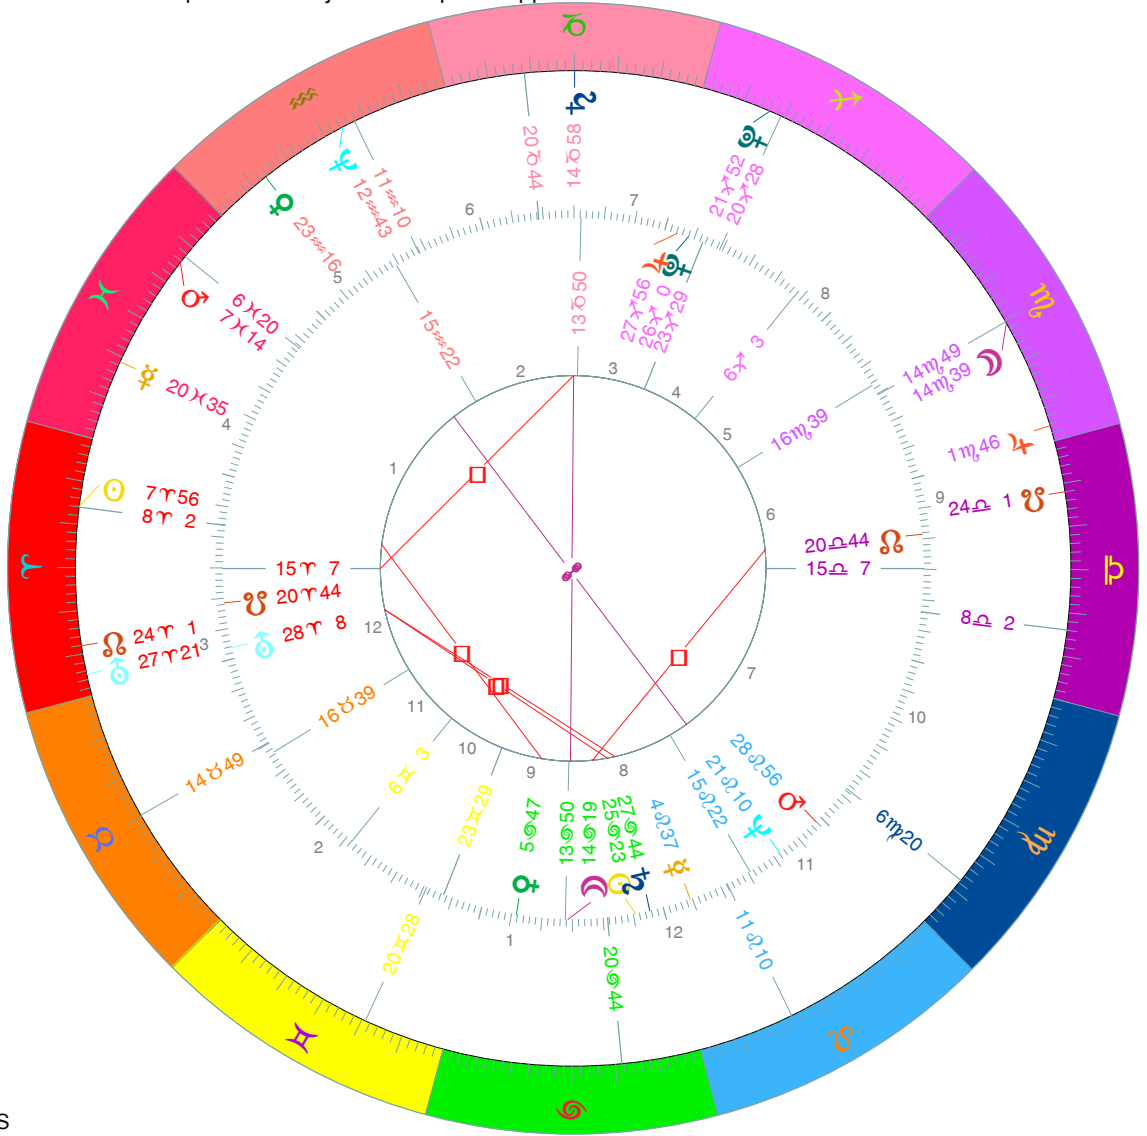

Comparison Chart

Outer - Geocentric
 Death of Raphael (V. *)
 At Rome, Italy, Latitude 41N53', Longitude 12E30'
 Date: Friday, 6/APR/1520, Julian
 Time: 12: 0, Local Time
 Sidereal Time 1:36:42, Vernal Point 11 X 56'59"

Inner - Geocentric
 Epoch of Novalis (V. ^)
 At Wiederstedt, Latitude 51N38', Longitude 11E30'
 Date: Friday, 9/AUG/1771, Gregorian
 Time: 21: 7, Time Zone GMT
 Sidereal Time 19: 5:17, Vernal Point 8 X 26'49"

OUTER INNER

PI	Position	R	Position	R
☉	7 7 56		25 9 23	
☾	14 17 39		14 9 19	
♃	20 11 35		4 9 37	
♄	23 11 16		5 9 47	
♅	7 11 14		28 9 56	
♆	1 17 46	R	27 11 56	R
♇	14 10 58		27 9 44	
♈	27 11 21		28 11 8	
♉	12 11 43		21 9 10	
♊	21 11 52	R	26 11 0	R
♋	24 11 1		20 11 44	
♌	24 11 1		20 11 44	

House System: Placidus, Zodiac: Sidereal SVP
 Aspect set: Conjunction/Square/Opposition

	Houses	Houses
1	20 9 44	15 11 7
2	20 11 28	15 11 22
3	14 10 49	13 10 50
4	8 11 2	23 11 29
5	6 11 20	6 11 3
6	11 11 10	16 11 39
7	20 10 44	15 10 7
8	20 11 28	15 9 22
9	14 11 49	13 9 50
10	8 11 2	23 11 29
11	6 11 20	6 11 3
12	11 9 10	16 10 39