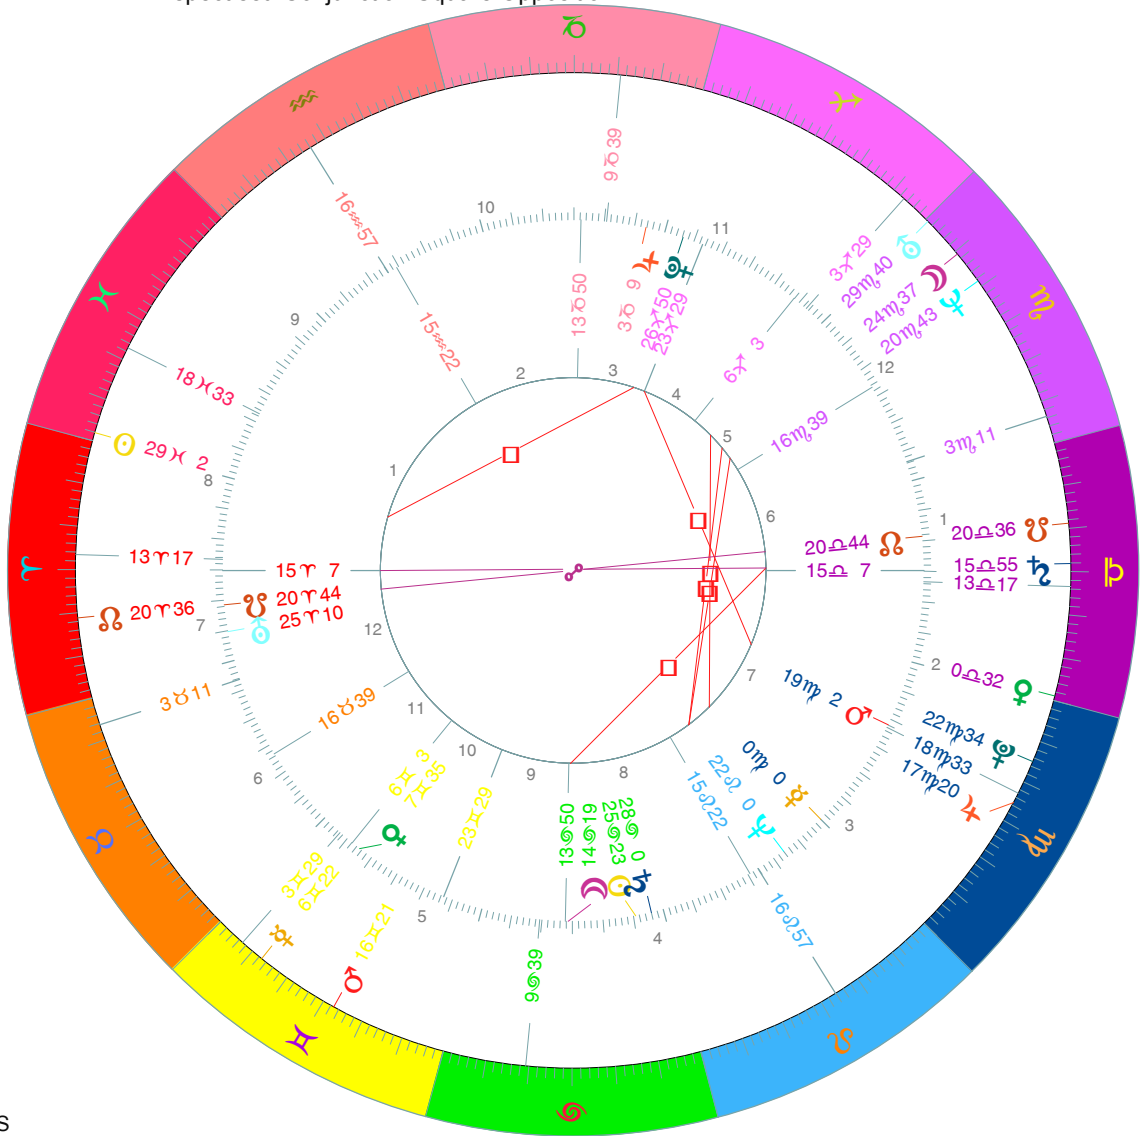

# Comparison Chart

Outer - Tychonic  
Birth of Raphael

At Urbino/Italy, Latitude 43N44', Longitude 12E38'  
Date: Friday, 28/MAR/1483, Julian  
Time: 21:27, Local Time  
Sidereal Time 10:25:25, Vernal Point 12 X 27'56"

Inner - Tychonic  
Epoch of Novalis (V. ^)

At Wiederstedt, Latitude 51N38', Longitude 11E30'  
Date: Friday, 9/AUG/1771, Gregorian  
Time: 21: 7, Time Zone GMT  
Sidereal Time 19: 5:17, Vernal Point 8 X 26'49"

House System: Placidus, Zodiac: Sidereal SVP  
Aspect set: Conjunction/Square/Opposition

PI	Position	R	Position	R
☉	29 X 2		25 ☉ 23	
☾	24 ♎ 37		14 ☉ 19	
☿	6 ♋ 22		0 ♎ 0	
♀	0 ♌ 32		7 ♋ 35	
♁	16 ♋ 21		19 ♎ 2	
♃	17 ♎ 20		3 ☉ 9	
♅	15 ♌ 55		28 ☉ 0	
♁	29 ♎ 40		25 ♀ 10	
♃	20 ♎ 43		22 ♀ 0	
♅	22 ♎ 34		26 ♀ 50	
♁	20 ♀ 36		20 ♌ 44	
♃	20 ♌ 36		20 ♀ 44	

Cross Aspects      INNER PLANETS

	☉	☾	☿	♀	♁	♃	♅	♃	♅	A	M
☉											
☾											
☿											
♀											
♁											
♃											
♅											
♃											
♅											
A											
M											