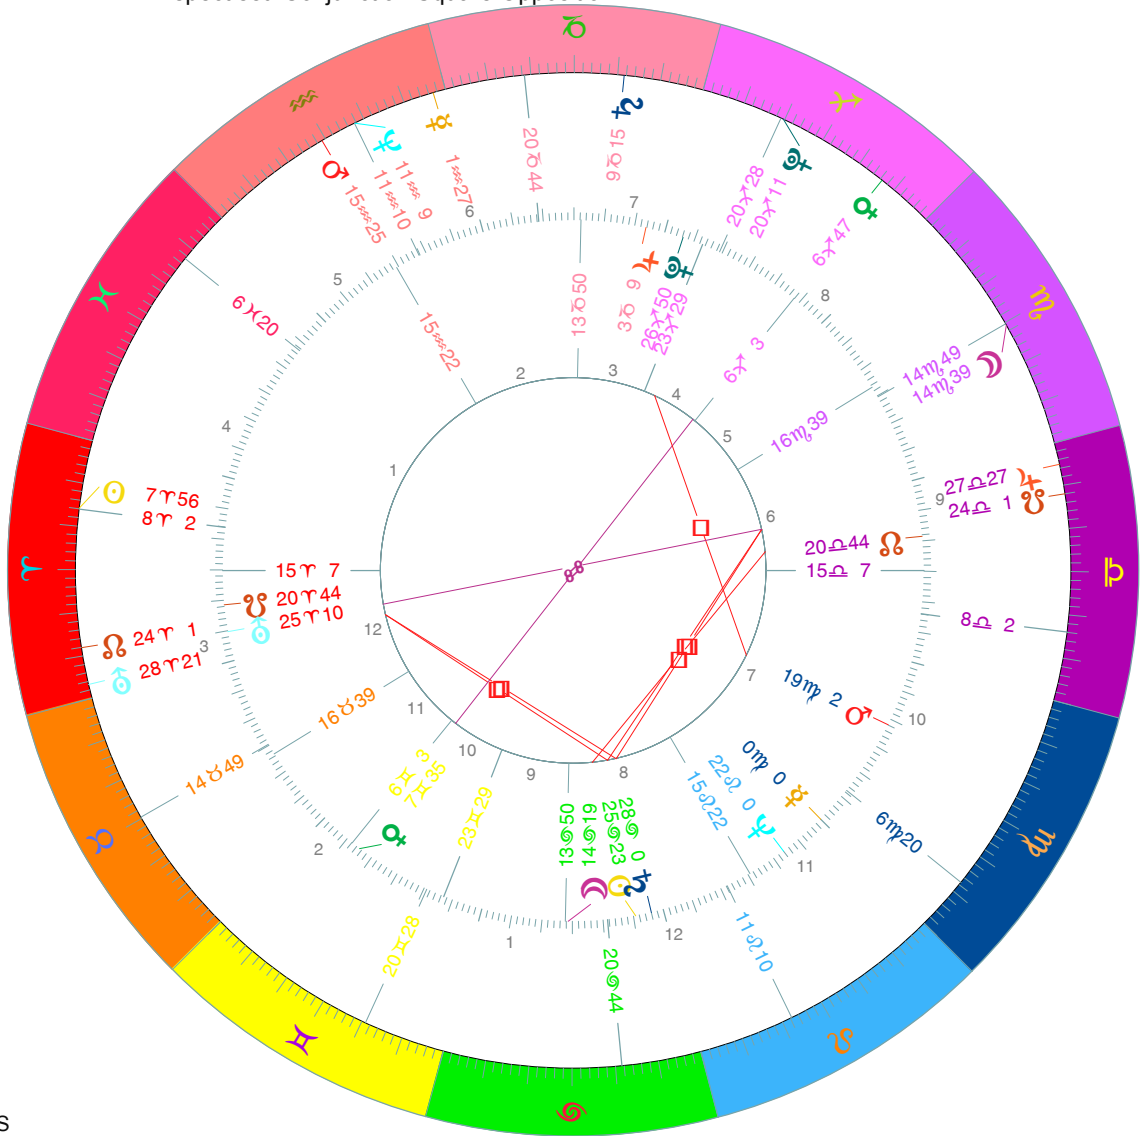

Comparison Chart

Outer - Tychonic

Death of Raphael (V. *)

At Rome, Italy, Latitude 41N53', Longitude 12E30'

Date: Friday, 6/APR/1520, Julian

Time: 12: 0, Local Time

Sidereal Time 1:36:42, Vernal Point 11 X 56'59"

Inner - Tychonic

Epoch of Novalis (V. ^)

At Wiederstedt, Latitude 51N38', Longitude 11E30'

Date: Friday, 9/AUG/1771, Gregorian

Time: 21: 7, Time Zone GMT

Sidereal Time 19: 5:17, Vernal Point 8 X 26'49"

OUTER INNER

PI	Position	R	Position	R
☉	7 7 56		25 23	
☾	14 17 39		14 19	
☿	1 27		0 0	
♀	6 47		7 35	
♂	15 25		19 2	
♃	27 27		3 9	
♅	9 15		28 0	
♁	28 21		25 10	
♃	11 9		22 0	
♁	20 11		26 50	
♁	24 1		20 44	
♁	24 1		20 44	

House System: Placidus, Zodiac: Sidereal SVP
Aspect set: Conjunction/Square/Opposition

	Houses	Houses
1	20 44	15 7
2	20 28	15 22
3	14 49	13 50
4	8 2	23 29
5	6 20	6 3
6	11 10	16 39
7	20 44	15 7
8	20 28	15 22
9	14 49	13 50
10	8 2	23 29
11	6 20	6 3
12	11 10	16 39

Cross Aspects

INNER PLANETS

	☉	☾	☿	♀	♂	♃	♅	♁	♃	♁	M
☉											
☾											
☿											
♀				0°48'							
♂											
♃	2° 3'					0°33'	2°17'				
♅											
♁	2°57'					0°21'					
♃											
♁					1° 9'						
♁							1° 9'				
A	4°39'									0° 0'	
M