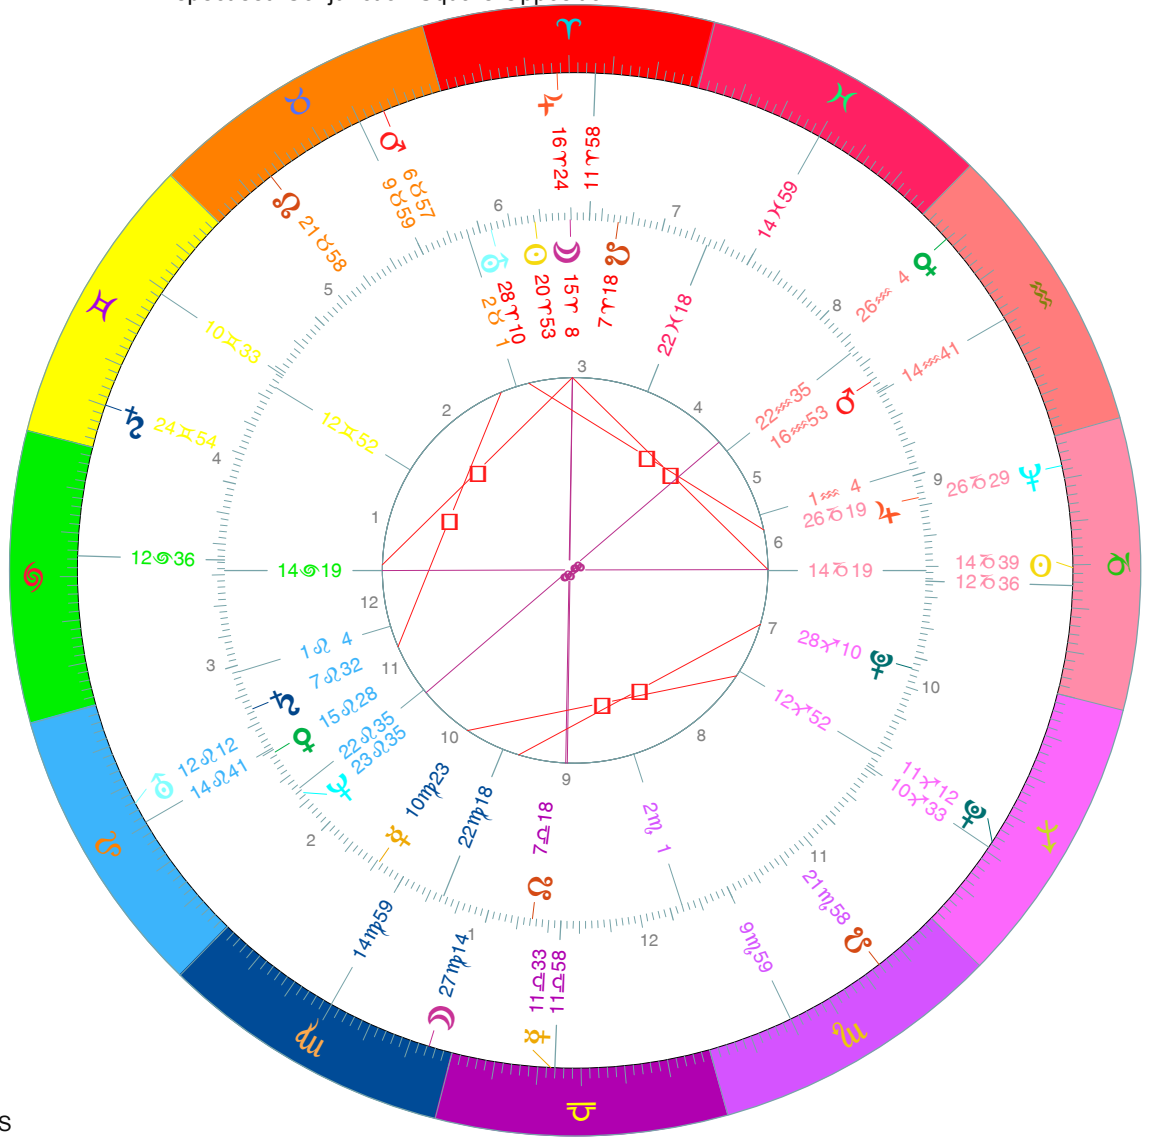

Comparison Chart

Outer - Tychonic
 Death of John the Baptist (V. +)
 At Machaerus, Latitude 31N35', Longitude 35E40'
 Date: Thursday, 4/JAN/31, Julian
 Time: 0: 0, Local Time
 Sidereal Time 6:43:30, Vernal Point 2 ♈ 37'38"

Inner - Tychonic
 Birth of Novalis (V. ^)
 At Wiederstedt, Germany, Latitude 51N38', Longitude 11E30'
 Date: Saturday, 2/MAY/1772, Gregorian
 Time: 10: 8, Local Time
 Sidereal Time 0:51: 0, Vernal Point 8 ♋ 26'12"

PI	Position	R	Position	R
☉	14 ♂ 39		20 ♈ 53	
☾	27 ♎ 14		15 ♈ 8	
☿	11 ♌ 33		10 ♎ 23	
♀	26 ♋ 4		15 ♌ 28	
♂	6 ♂ 57		16 ♋ 53	
♃	16 ♈ 24		26 ♂ 19	
♅	24 ♉ 54		7 ♌ 32	
♁	12 ♌ 12		28 ♈ 10	
♆	26 ♂ 29		23 ♌ 35	
♄	11 ♈ 12		28 ♈ 10	
♁	21 ♂ 58		7 ♌ 18	
♂	21 ♎ 58		7 ♈ 18	

House System: Placidus, Zodiac: Sidereal SVP
 Aspect set: Conjunction/Square/Opposition

Cross Aspects

	☉	☾	☿	♀	♂	♃	♅	♁	♆	♄	A	M
☉		☐ 0°29'										☐ 0°20'
☾												☐ 0°56'
☿			♁ 3°35'									
♀												♁ 2°29'
♂										☐ 0°35'		
♃	♁ 4°29'	♁ 1°16'										
♅												
♁										♁ 0°10'	☐ 1°41'	
♆												
♄			☐ 0°49'									
A		♁ 3°9'										
M		☐ 2°31'										♁ 1°43'