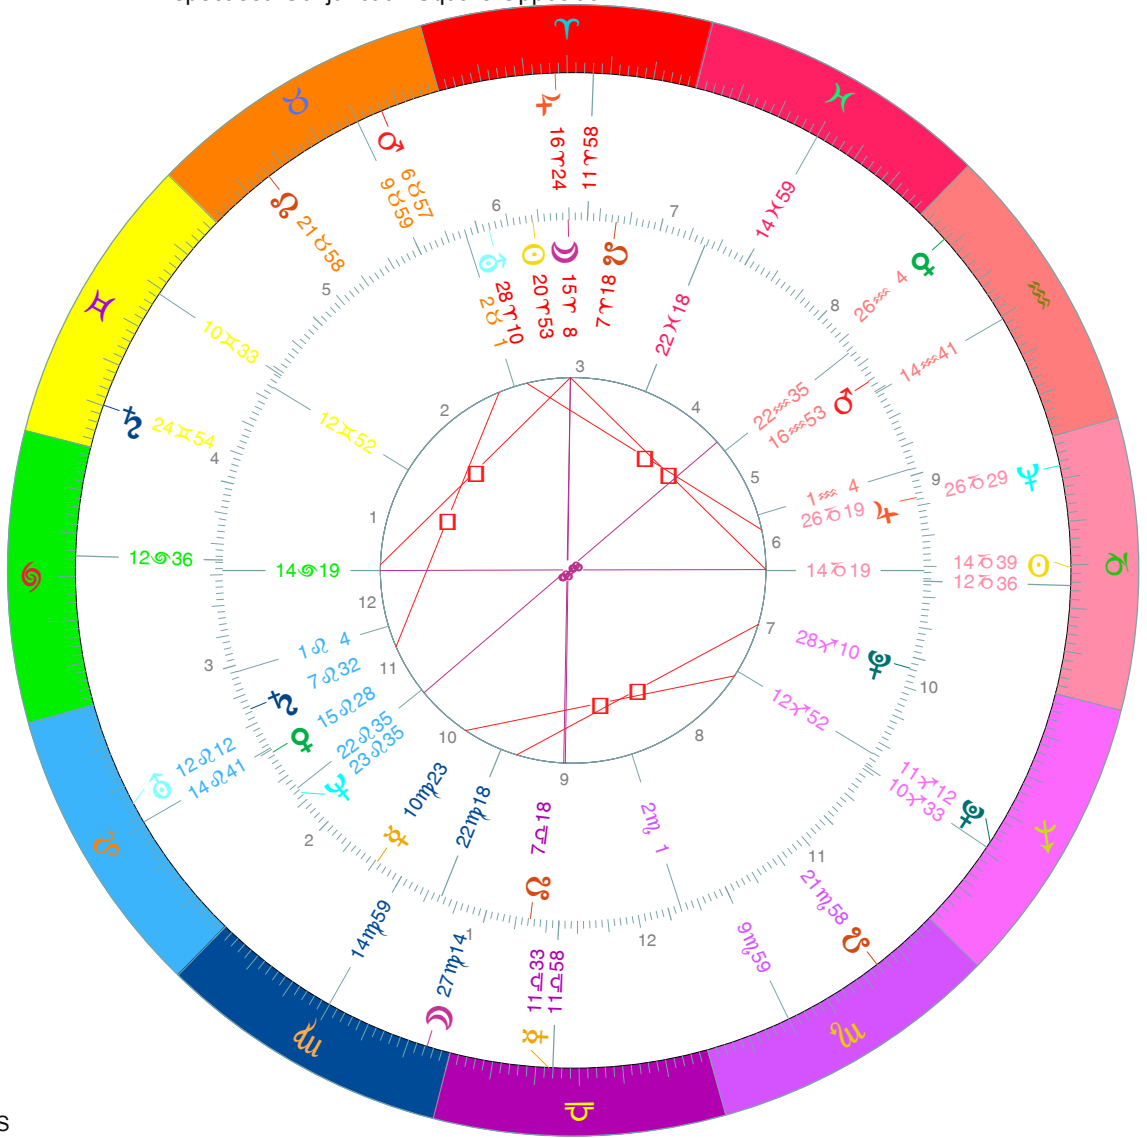

# Comparison Chart

Outer - Tychonic  
 Death of John the Baptist (V. +)  
 At Machaerus, Latitude 31N35', Longitude 35E40'  
 Date: Thursday, 4/JAN/31, Julian  
 Time: 0: 0, Local Time  
 Sidereal Time 6:43:30, Vernal Point 2 ♈ 37'38"

Inner - Tychonic  
 Birth of Novalis (V. ^)  
 At Wiederstedt, Germany, Latitude 51N38', Longitude 11E30'  
 Date: Saturday, 2/MAY/1772, Gregorian  
 Time: 10: 8, Local Time  
 Sidereal Time 0:51: 0, Vernal Point 8 ♋ 26'12"

PI	Position	R	Position	R
☉	14 ♂ 39		20 ♈ 53	
☾	27 ♎ 14		15 ♈ 8	
☿	11 ♌ 33		10 ♎ 23	
♀	26 ♋ 4		15 ♌ 28	
♂	6 ♂ 57		16 ♋ 53	
♃	16 ♈ 24		26 ♂ 19	
♅	24 ♉ 54		7 ♌ 32	
♁	12 ♌ 12		28 ♈ 10	
♆	26 ♂ 29		23 ♌ 35	
♄	11 ♈ 12		28 ♈ 10	
♁	21 ♂ 58		7 ♌ 18	
♂	21 ♎ 58		7 ♈ 18	

House System: Placidus, Zodiac: Sidereal SVP  
 Aspect set: Conjunction/Square/Opposition

Cross Aspects

	☉	☾	☿	♀	♂	♃	♅	♁	♆	♄	A	M
☉		☐ 0°29'										☐ 0°20'
☾												☐ 0°56'
☿			♁ 3°35'									
♀												♁ 2°29'
♂										☐ 0°35'		
♃	♁ 4°29'	♁ 1°16'										
♅												
♁												
♆										♁ 0°10'	☐ 1°41'	
♄												
A												♁ 3°9'
M												☐ 2°31'