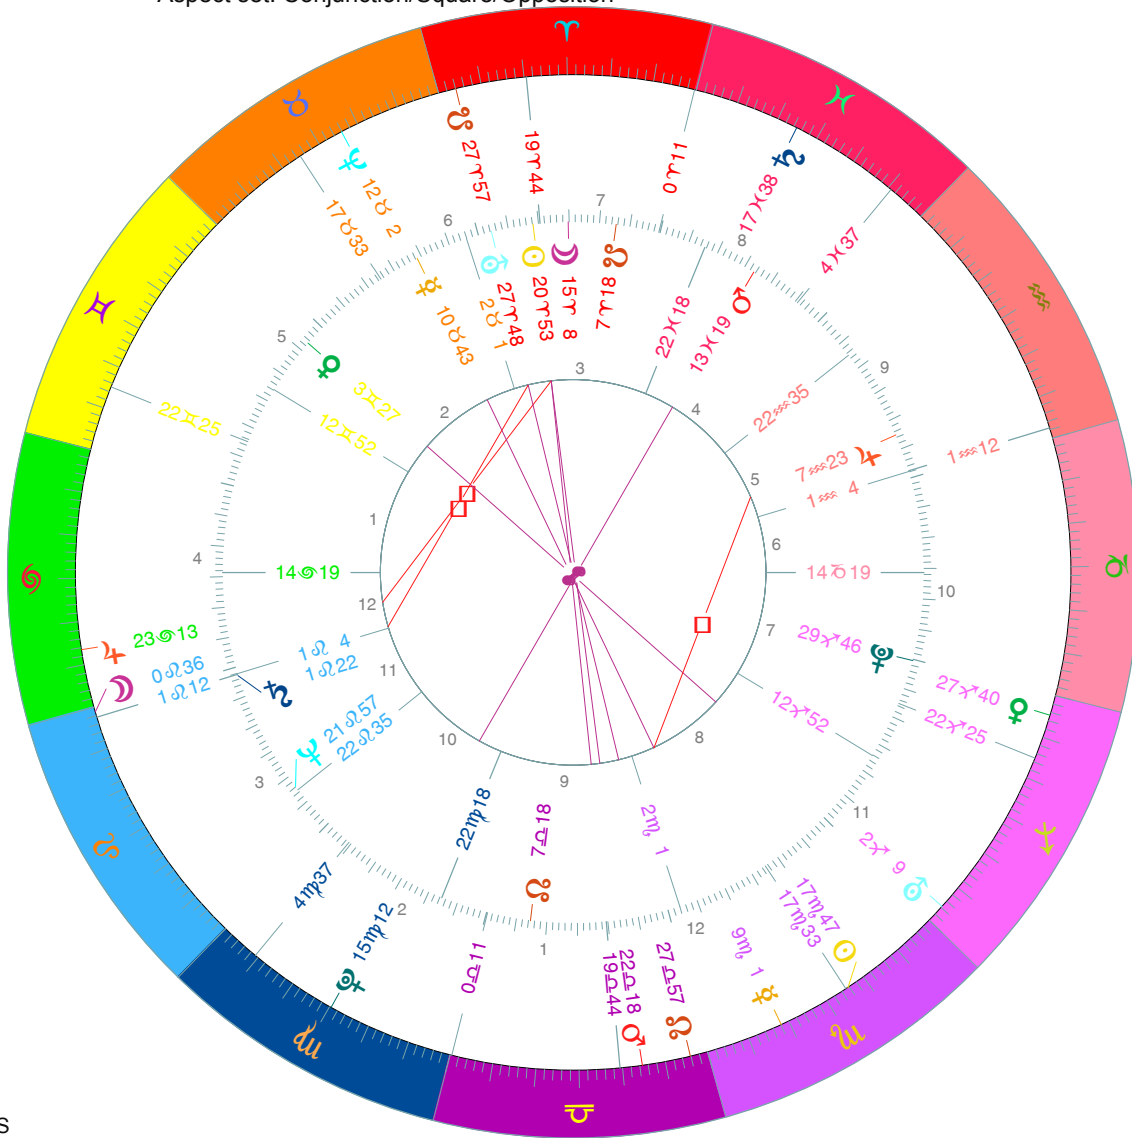

Comparison Chart

Outer - Geocentric

Death of (St.) Elisabeth of Hungary

At Marburg, Latitude 50N49', Longitude 8E46'

Date: Monday, 17/NOV/1231, Julian

Time: 5: 0, Local Time

Sidereal Time 9:10:52, Vernal Point 15 X 57'52"

Inner - Geocentric

Birth of Novalis (V. ^)

At Wiederstedt, Germany, Latitude 51N38', Longitude 11E30'

Date: Saturday, 2/MAY/1772, Gregorian

Time: 10: 8, Local Time

Sidereal Time 0:51: 0, Vernal Point 8 X 26'12"

OUTER INNER

PI	Position	R	Position	R
☉	17m 47		20r 53	
☾	0d 36		15r 8	
☿	9m 1		10d 43	
♀	27x 40		3r 27	
♂	22u 18		13x 19	
♃	23o 13	R	7s 23	
♅	17x 38	R	1d 22	
♁	2x 9		27r 48	
♆	12d 2	R	21d 57	R
♇	15m 12		29x 46	R
♁	27u 57		7u 18	
♂	27r 57		7r 18	

House System: Placidus, Zodiac: Sidereal SVP
Aspect set: Conjunction/Square/Opposition

	Houses	Houses
1	19u 44	14o 19
2	0u 11	12r 52
3	4m 37	2d 1
4	1d 12	22x 18
5	22r 25	22s 35
6	17d 33	1s 4
7	19r 44	14d 19
8	0r 11	12x 52
9	4x 37	2m 1
10	1s 12	22m 18
11	22x 25	22d 35
12	17m 33	1d 4

Cross Aspects

INNER PLANETS

	☉	☾	☿	♀	♂	♃	♅	♆	♇	A	M
☉											
☾						♂ 0°46'	☐ 2°48'				
☿				♂ 1°42'		☐ 1°38'					
♀									♂ 1°06'		
♂	♂ 1°25'										
♃	☐ 2°20'										
♅											
♆				♂ 1°18'							
♇			♂ 1°18'								
♀					♂ 1°53'						
♁							♂ 0°9'				
A	♂ 1°9'										
M						♂ 0°11'