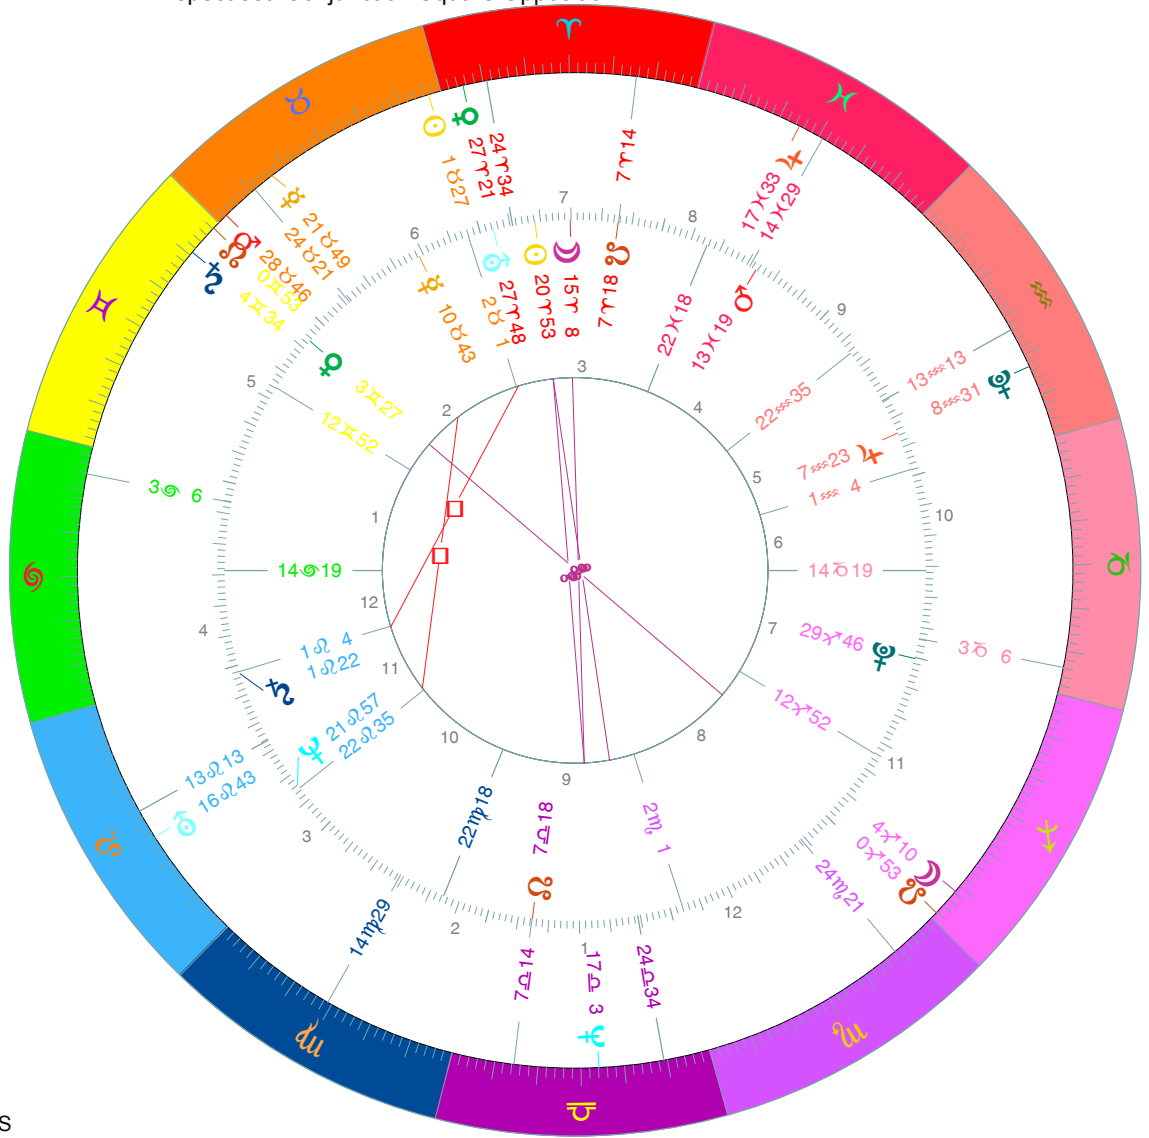

Comparison Chart

Outer - Geocentric
Gravesite Initiation of **Novalis**
At Gruningen, Latitude 52N17', Longitude 12E28'
Date: Saturday, 13/MAY/1797, Gregorian
Time: 19: 0, Local Time
Sidereal Time 10:27:52, Vernal Point 8X 5'15"

Inner - Geocentric
Birth of **Novalis** (V. ^)
At Wiederstedt, Germany, Latitude 51N38', Longitude 11E30'
Date: Saturday, 2/MAY/1772, Gregorian
Time: 10: 8, Local Time
Sidereal Time 0:51: 0, Vernal Point 8X26'12"

PI	Position	R	Position	R
☉	18 27		20 7 53	
☾	4 7 10		15 7 8	
☿	21 8 49		10 8 43	
♀	27 7 21		3 12 27	
♂	28 8 46		13 11 19	
♃	17 11 33		7 11 23	
♅	4 12 34		1 12 22	
♁	16 12 43	R	27 7 48	
♂	17 12 3	R	21 12 57	R
♁	8 11 31		29 7 46	R
♁	0 12 53		7 12 18	
♁	0 7 53		7 7 18	

House System: Placidus, Zodiac: Sidereal SVP
Aspect set: Conjunction/Square/Opposition

	Houses	Houses
1	24 12 34	14 12 19
2	7 12 14	12 12 52
3	14 11 29	2 12 1
4	13 12 13	22 11 18
5	3 12 6	22 11 35
6	24 8 21	1 11 4
7	24 7 34	14 11 19
8	7 7 14	12 7 52
9	14 11 29	2 11 1
10	13 11 13	22 11 18
11	3 11 6	22 11 35
12	24 11 21	1 11 4

Cross Aspects

	☉	☾	☿	♀	♂	♃	♅	♁	♂	♁	M
☉							☐ 0° 5'	☉ 3° 39'			
☾				☉ 0° 43'							
☿								☐ 0° 7'			
♀							☉ 0° 27'				
♂											
♃											
♅											
♁	☉ 3° 50'	☉ 1° 55'									
♂							☉ 1° 8'				
♁	☉ 3° 42'										
M