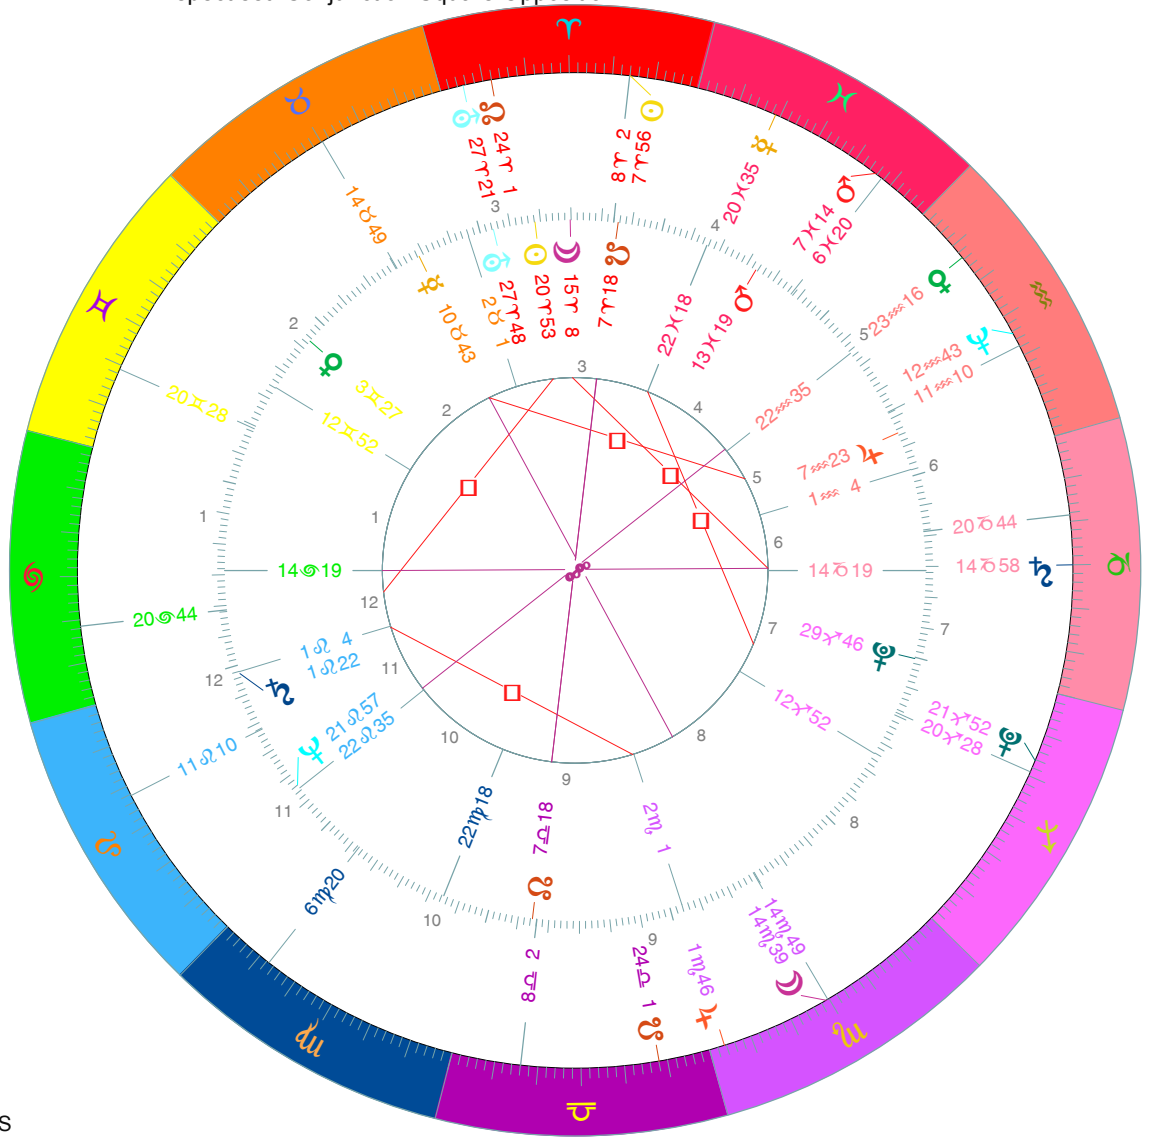

# Comparison Chart

Outer - Geocentric  
 Death of **Raphael** (V. \*)  
 At Rome, Italy, Latitude 41N53', Longitude 12E30'  
 Date: Friday, 6/APR/1520, Julian  
 Time: 12: 0, Local Time  
 Sidereal Time 1:36:42, Vernal Point 11 X 56'59"

Inner - Geocentric  
 Birth of **Novalis** (V. ^)  
 At Wiederstedt, Germany, Latitude 51N38', Longitude 11E30'  
 Date: Saturday, 2/MAY/1772, Gregorian  
 Time: 10: 8, Local Time  
 Sidereal Time 0:51: 0, Vernal Point 8 X 26'12"

PI	Position	R	Position	R
☉	7 7 56		20 7 53	
☾	14 7 39		15 7 8	
☿	20 7 35		10 8 43	
♀	23 3 16		3 2 27	
♂	7 7 14		13 7 19	
♃	1 7 46	R	7 3 23	
♅	14 8 58		1 8 22	
♁	27 7 21		27 7 48	
♃	12 3 43		21 8 57	R
♁	21 7 52	R	29 7 46	R
♁	24 7 1		7 7 18	
♁	24 7 1		7 7 18	

House System: Placidus, Zodiac: Sidereal SVP  
 Aspect set: Conjunction/Square/Opposition

Cross Aspects

	☉	☾	☿	♀	♂	♃	♅	♁	♁	A	M
☉										♁ 0°38'	
☾			♁ 3°55'								
☿											♂ 1°43'
♀											
♂											
♃											
♅											
♁											
♁											
A											
M											