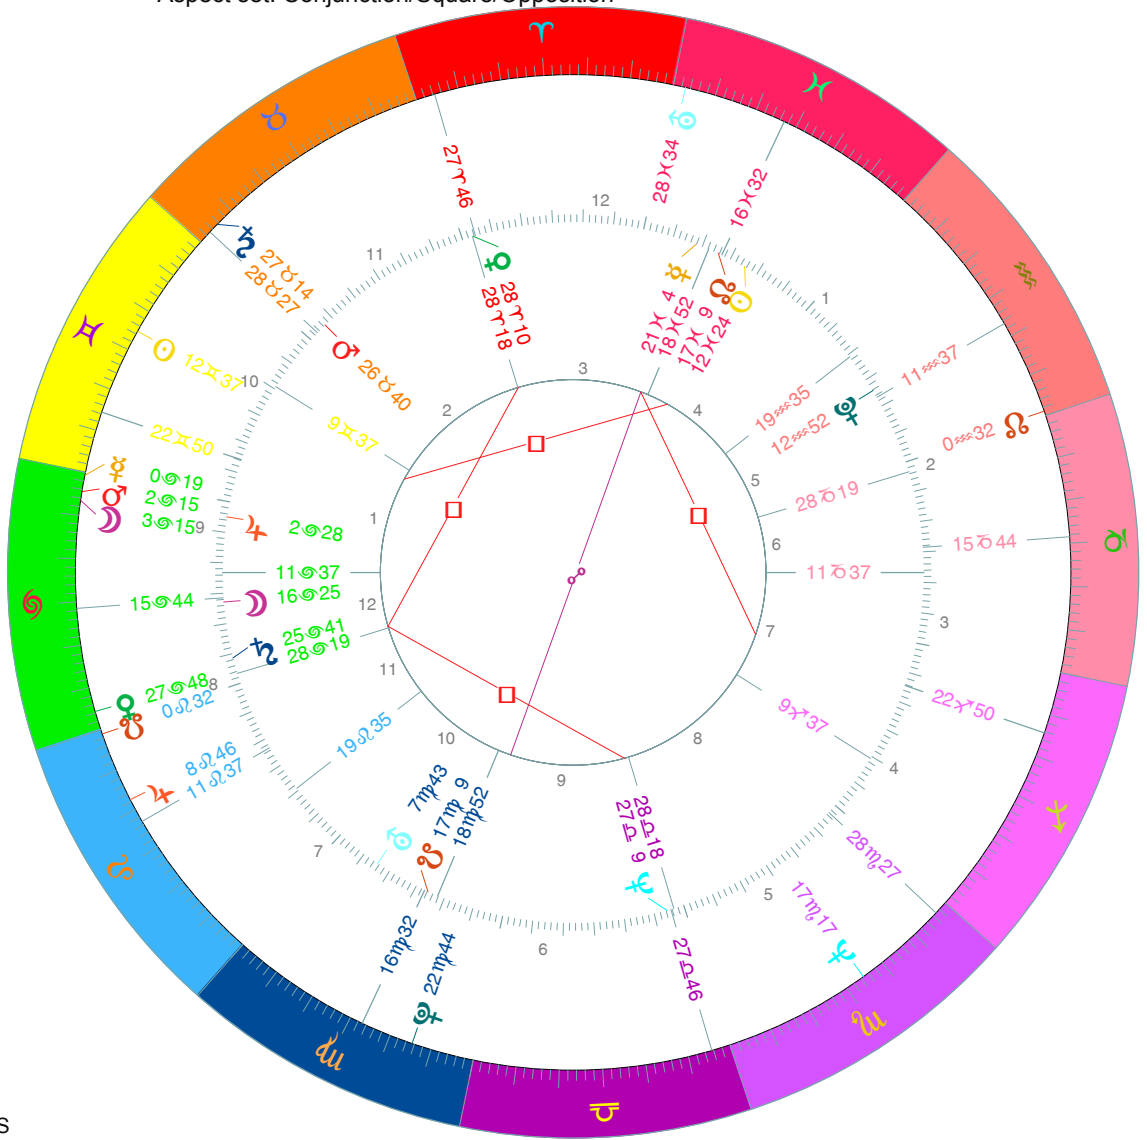

Comparison Chart

Outer - Geocentric
 Birth of **John the Baptist** (V. ^)
 At Jutta (Yattah), Latitude 31N32', Longitude 35E6'
 Date: Wednesday, 4/JUN/2 B.C., Julian
 Time: 0:37, Local Time
 Sidereal Time 17:15:23, Vernal Point 37 352"

Inner - Geocentric
 Death of **Novalis**
 At Weissenfels, Germany, Latitude 51N12', Longitude 11E58'
 Date: Wednesday, 25/MAR/1801, Gregorian
 Time: 12:30, Local Time
 Sidereal Time 24:39:48, Vernal Point 8 2' 1"

PI	Position	R	Position	R
☉	12 37		12 24	
☽	3 15		16 25	
☿	0 19		21 4	R
♀	27 48		28 10	
♂	2 15		26 40	
♃	8 46		2 28	
♅	27 14		25 41	R
♁	28 34		7 43	R
♃	17 17	R	27 9	R
♁	22 44		12 52	
♁	0 32		17 9	
♁	0 32		17 9	

Cross Aspects INNER PLANETS

	☉	☽	☿	♀	♂	♃	♅	♁	♁	A	M
☉	☐ 0°13'										
☽						♂ 0°47'					
☿						♂ 2° 9'					
♀				☐ 0°22'		♂ 2° 7'		☐ 0°40'			
♂						♂ 0°13'					
♃											
♅						♂ 0°33'					
♁											
♁				♂ 1°40'							
A									♂ 0°37'		♂ 2°20'
M				☐ 1°46'							