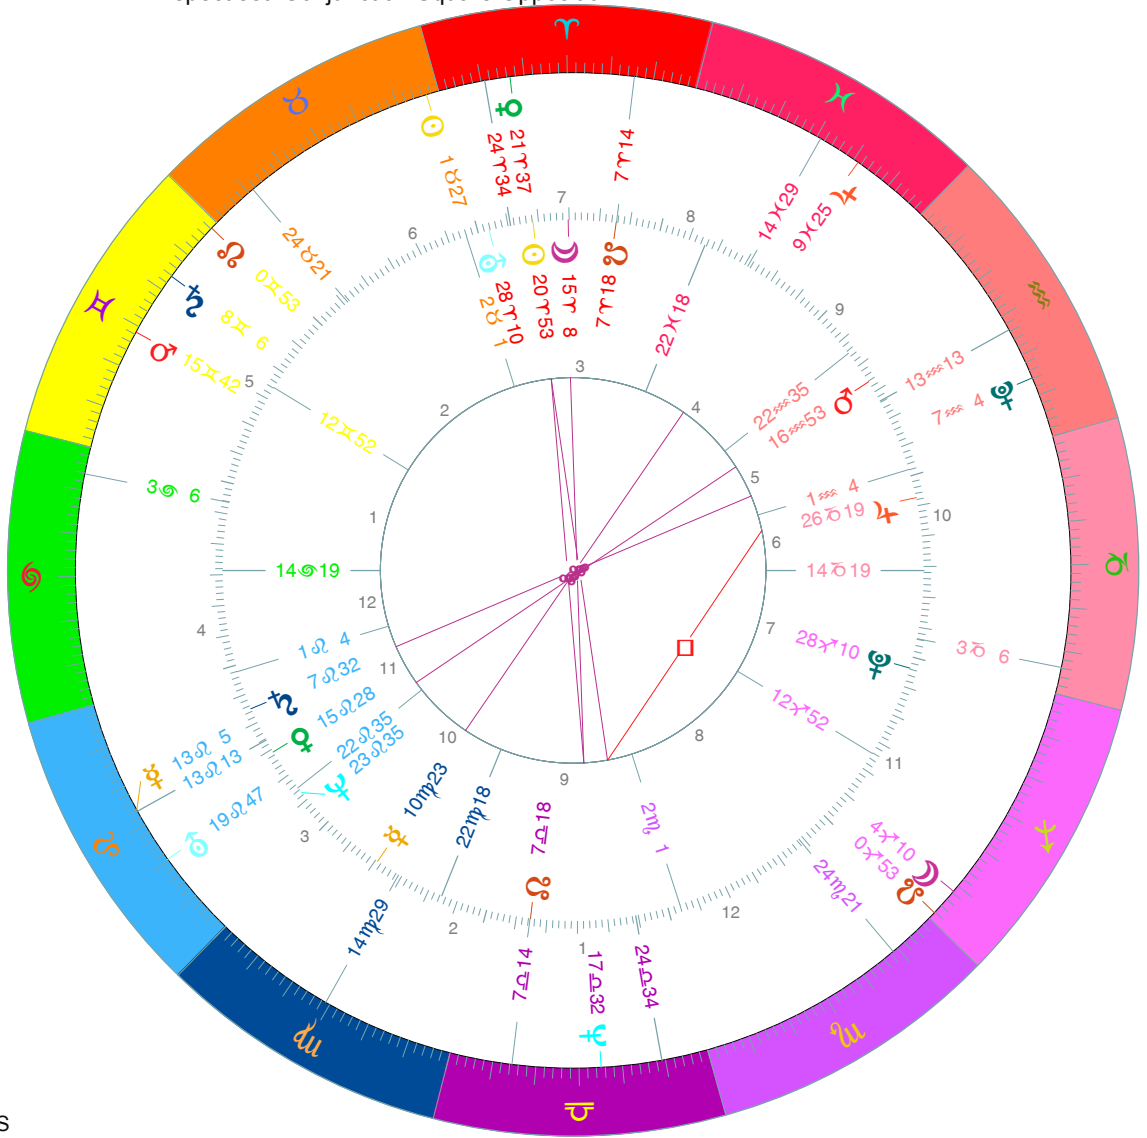

Comparison Chart

Outer - Tychonic
 Gravesite Initiation of Novalis
 At Gruningen, Latitude 52N17', Longitude 12E28'
 Date: Saturday, 13/MAY/1797, Gregorian
 Time: 19: 0, Local Time
 Sidereal Time 10:27:52, Vernal Point 8X 5'15"

Inner - Tychonic
 Birth of Novalis (V. ^)
 At Wiederstedt, Germany, Latitude 51N38', Longitude 11E30'
 Date: Saturday, 2/MAY/1772, Gregorian
 Time: 10: 8, Local Time
 Sidereal Time 0:51: 0, Vernal Point 8X26'12"

PI	Position	R	Position	R
☉	18 27		20 53	
☾	4 10		15 8	
☿	13 5		10 23	
♀	21 37		15 28	
♂	15 42		16 53	
♃	9 25		26 19	
♅	8 6		7 32	
♁	19 47		28 10	
♆	17 32		23 35	
♁	7 4		28 10	
♂	0 53		7 18	
♁	0 53		7 18	

House System: Placidus, Zodiac: Sidereal SVP
 Aspect set: Conjunction/Square/Opposition

	Houses	Houses
1	24 34	14 19
2	7 14	12 52
3	14 29	2 1
4	13 13	22 18
5	3 6	22 35
6	24 21	1 4
7	24 34	14 19
8	7 14	12 52
9	14 29	2 1
10	13 13	22 18
11	3 6	22 35
12	24 21	1 4