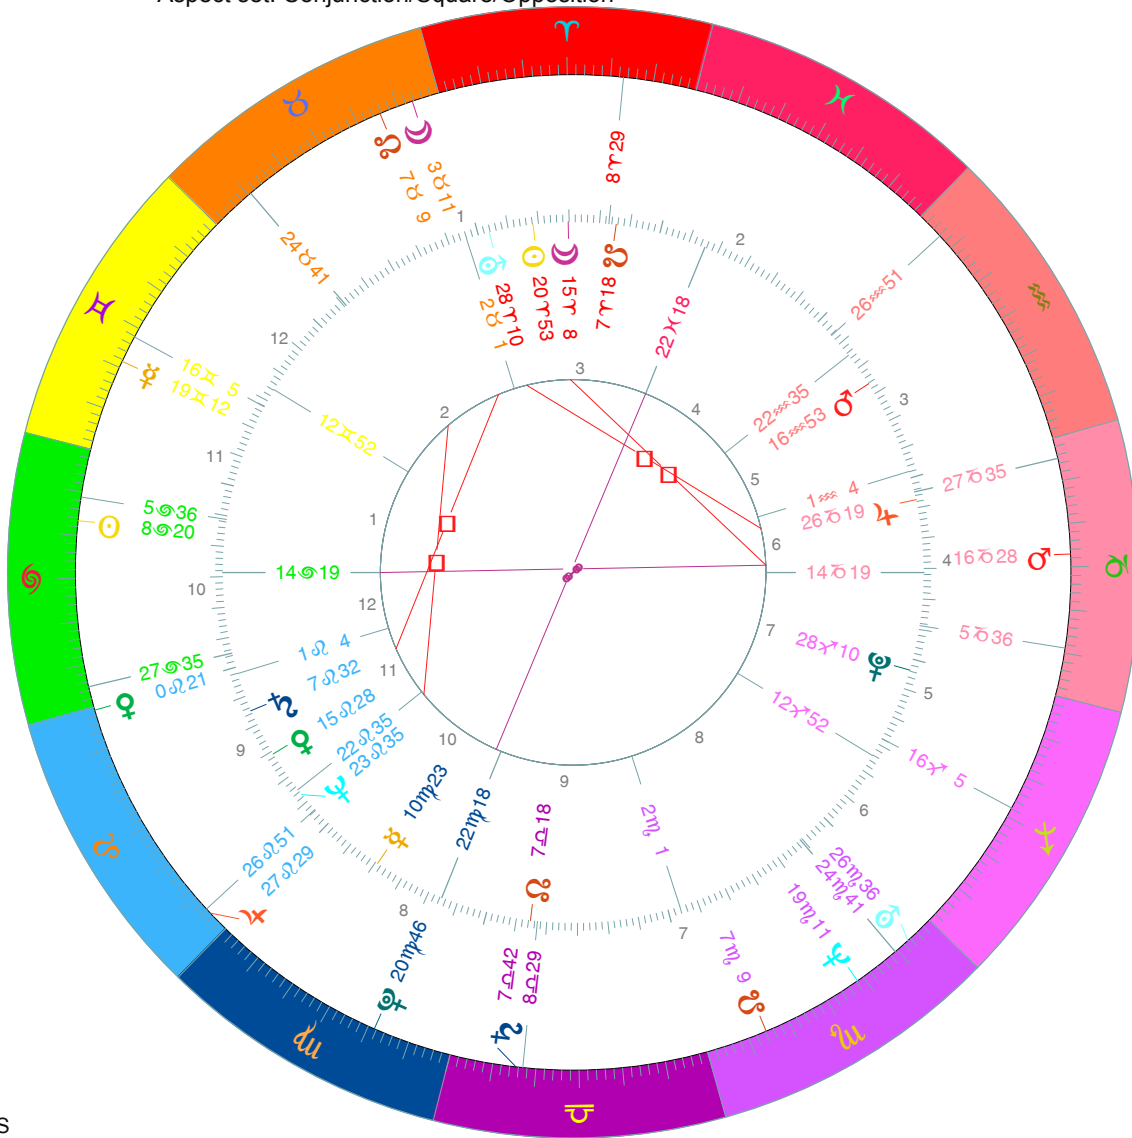

Comparison Chart

Outer - Tychonic
Conception of **Raphael**

At Urbino, Latitude 43N43', Longitude 12E38'
Date: Wednesday, 10/JUL/1482, Julian
Time: 1:24, Local Time
Sidereal Time 21:10:22, Vernal Point 12 X 28'31"

Inner - Tychonic
Birth of **Novalis (V. ^)**

At Wiederstedt, Germany, Latitude 51N38', Longitude 11E30'
Date: Saturday, 2/MAY/1772, Gregorian
Time: 10: 8, Local Time
Sidereal Time 0:51: 0, Vernal Point 8 X 26'12"

| PI | Position | R | Position | R |
|----|----------|---|----------|---|
| ☉ | 8♉20 | | 20♋53 | |
| ☾ | 3♊11 | | 15♋8 | |
| ♃ | 19♌12 | | 10♍23 | |
| ♄ | 0♌21 | | 15♌28 | |
| ♅ | 16♌28 | | 16♍53 | |
| ♆ | 27♌29 | | 26♌19 | |
| ♇ | 7♌42 | | 7♌32 | |
| ♈ | 26♍36 | | 28♋10 | |
| ♉ | 19♍11 | | 23♌35 | |
| ♊ | 20♍46 | | 28♌10 | |
| ♋ | 7♌9 | | 7♌18 | |
| ♌ | 7♍9 | | 7♋18 | |

House System: Placidus, Zodiac: Sidereal SVP
Aspect set: Conjunction/Square/Opposition

Cross Aspects

| | ☉ | ☾ | ♃ | ♄ | ♅ | ♆ | ♇ | ♈ | ♉ | ♊ | ♋ | A | M |
|---|---------|---|---|---|---|---|---|---|---|---|---|--------|---|
| ☉ | | | | | | | | | | | | | |
| ☾ | | | | | | | | | | | | | |
| ♃ | | | | | | | | | | | | | |
| ♄ | | | | | | | | | | | | | |
| ♅ | ☐ 1°20' | | | | | | | | | | | ☐ 2°9' | |
| ♆ | | | | | | | | | | | | | |
| ♇ | | | | | | | | | | | | | |
| ♈ | | | | | | | | | | | | | |
| ♉ | | | | | | | | | | | | | |
| ♊ | | | | | | | | | | | | | |
| ♋ | | | | | | | | | | | | | |
| A | | | | | | | | | | | | | |
| M | | | | | | | | | | | | | |