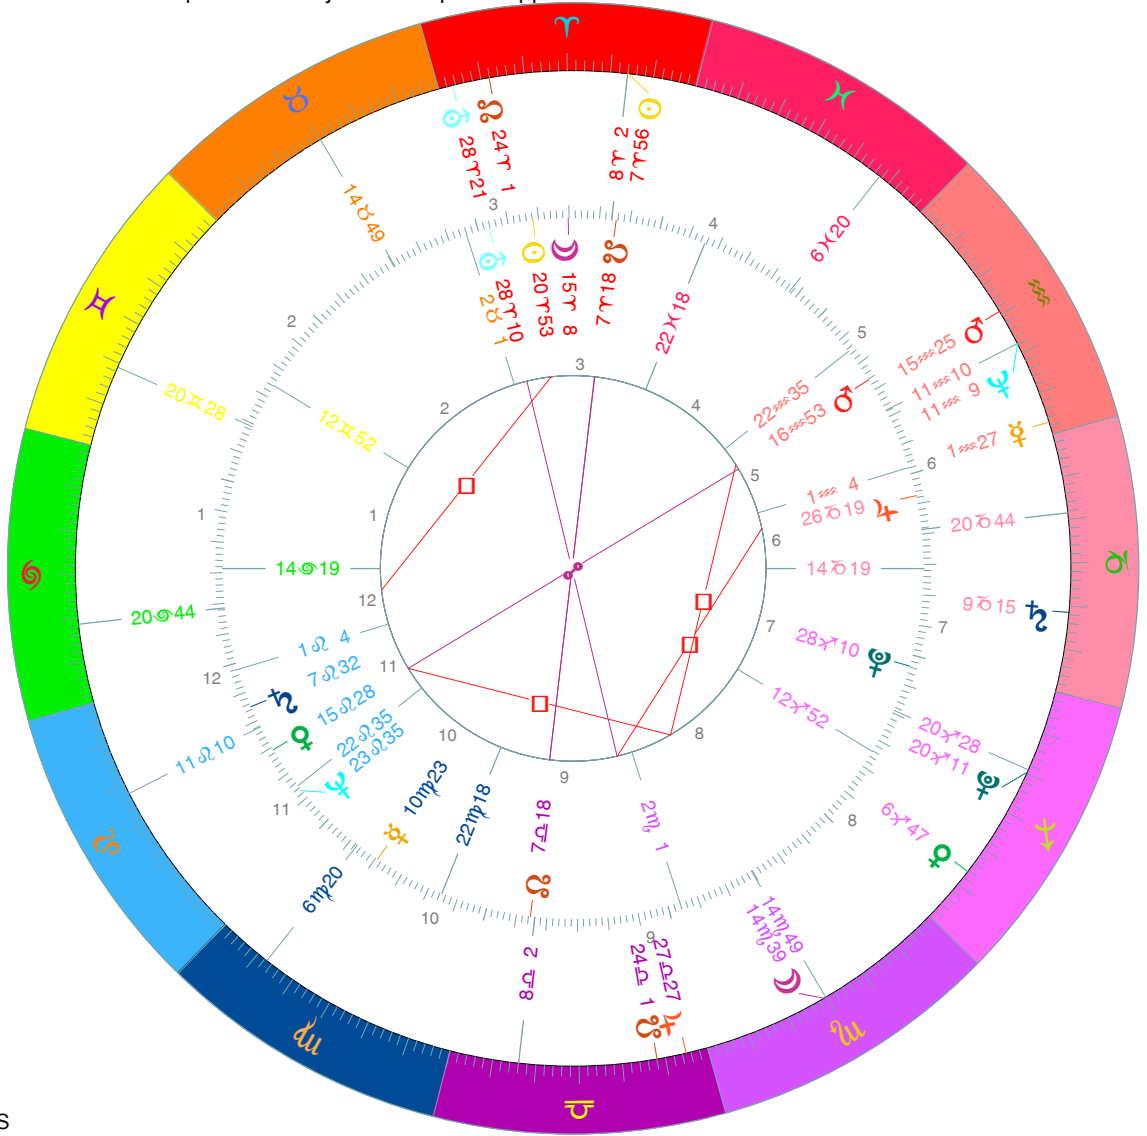

# Comparison Chart

Outer - Tychonic  
 Death of Raphael (V. \*)  
 At Rome, Italy, Latitude 41N53', Longitude 12E30'  
 Date: Friday, 6/APR/1520, Julian  
 Time: 12: 0, Local Time  
 Sidereal Time 1:36:42, Vernal Point 11 X 56'59"

Inner - Tychonic  
 Birth of Novalis (V. ^)  
 At Wiederstedt, Germany, Latitude 51N38', Longitude 11E30'  
 Date: Saturday, 2/MAY/1772, Gregorian  
 Time: 10: 8, Local Time  
 Sidereal Time 0:51: 0, Vernal Point 8 X 26'12"

## OUTER INNER

PI	Position	R	Position	R
☉	7 7 56		20 7 53	
☾	14 7 39		15 7 8	
☿	1 33 27		10 7 23	
♀	6 7 47		15 7 28	
♂	15 33 25		16 33 53	
♃	27 7 27		26 7 19	
♅	9 7 15		7 7 32	
♁	28 7 21		28 7 10	
♆	11 33 9		23 7 35	
♄	20 7 11		28 7 10	
♁	24 7 1		7 7 18	
♂	24 7 1		7 7 18	

House System: Placidus, Zodiac: Sidereal SVP  
 Aspect set: Conjunction/Square/Opposition