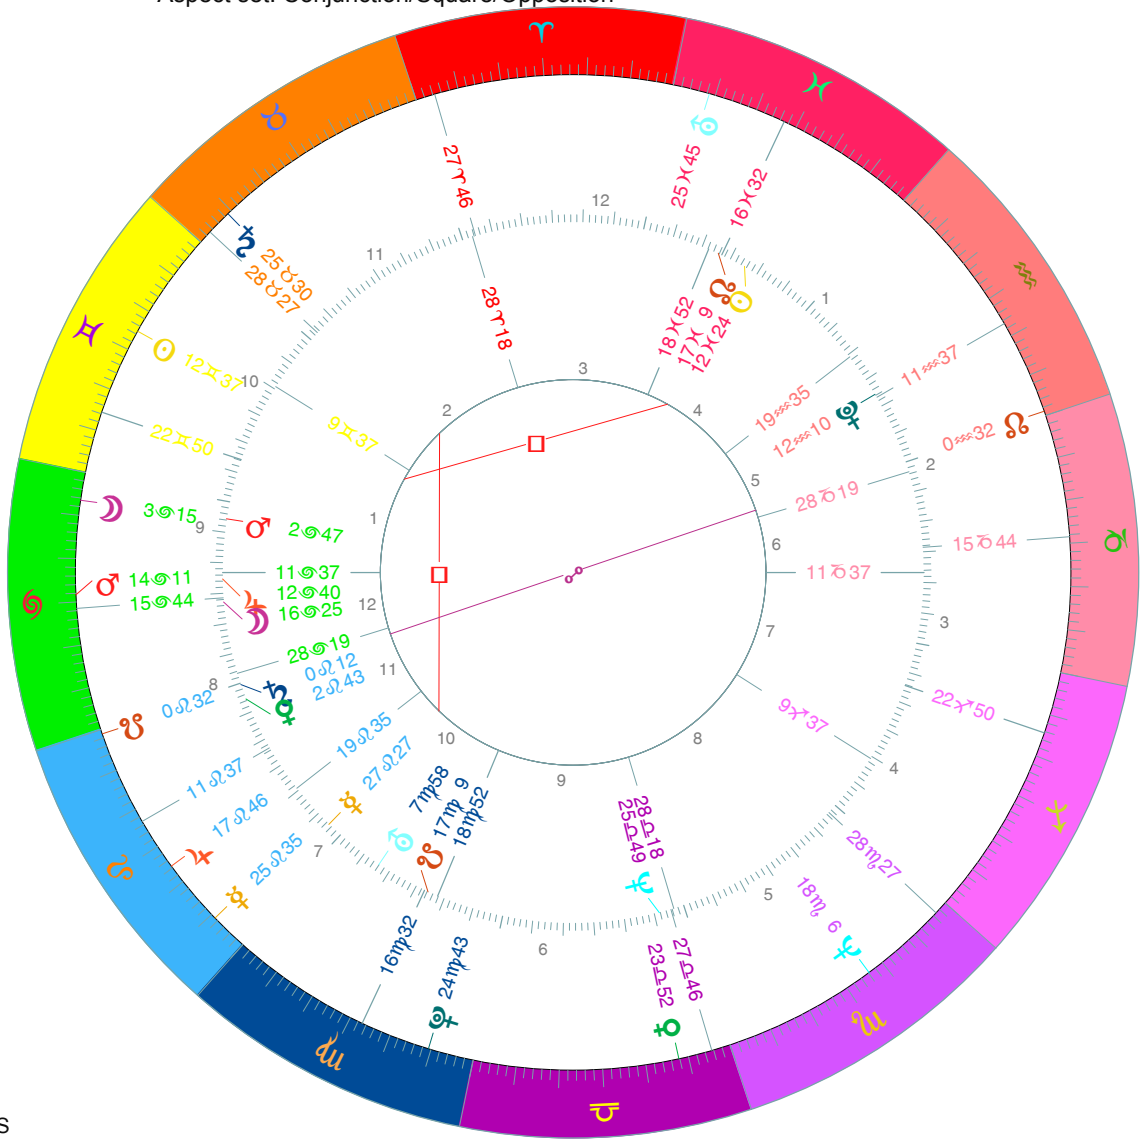

Comparison Chart

Outer - Tychonic
 Birth of John the Baptist (V. ^)
 At Jutta (Yattah), Latitude 31N32', Longitude 35E6'
 Date: Wednesday, 4/JUN/2 B.C., Julian
 Time: 0:37, Local Time
 Sidereal Time 17:15:23, Vernal Point 37 352"

Inner - Tychonic
 Death of Novalis
 At Weissenfels, Germany, Latitude 51N12', Longitude 11E58'
 Date: Wednesday, 25/MAR/1801, Gregorian
 Time: 12:30, Local Time
 Sidereal Time 24:39:48, Vernal Point 8 2 1"

PI	Position	R	Position	R
☉	12 37	♈	12 24	♈
☾	3 15	♈	16 25	♈
☿	25 35	♈	27 27	♈
♀	23 52	♈	2 43	♈
♁	14 11	♈	2 47	♈
♂	17 46	♈	12 40	♈
♃	25 30	♈	0 12	♈
♄	25 45	♈	7 58	♈
♅	18 6	♈	25 49	♈
♆	24 43	♈	12 10	♈
♇	0 32	♈	17 9	♈
♈	0 32	♈	17 9	♈

Cross Aspects

	☉	☾	☿	♀	♁	♂	♃	♄	♅	♆	♇	A	M
☉	☐ 0°13'												
☾					♁ 0°28'								
☿			♁ 1°53'										
♀									♁ 1°57'				
♁			♁ 2°15'			♁ 1°30'						♁ 2°34'	
♂													
♃			☐ 1°57'										
♄													
♅													
♆													
♇													
A	♁ 4° 8'											♁ 0°37'	♁ 2°20'
M													