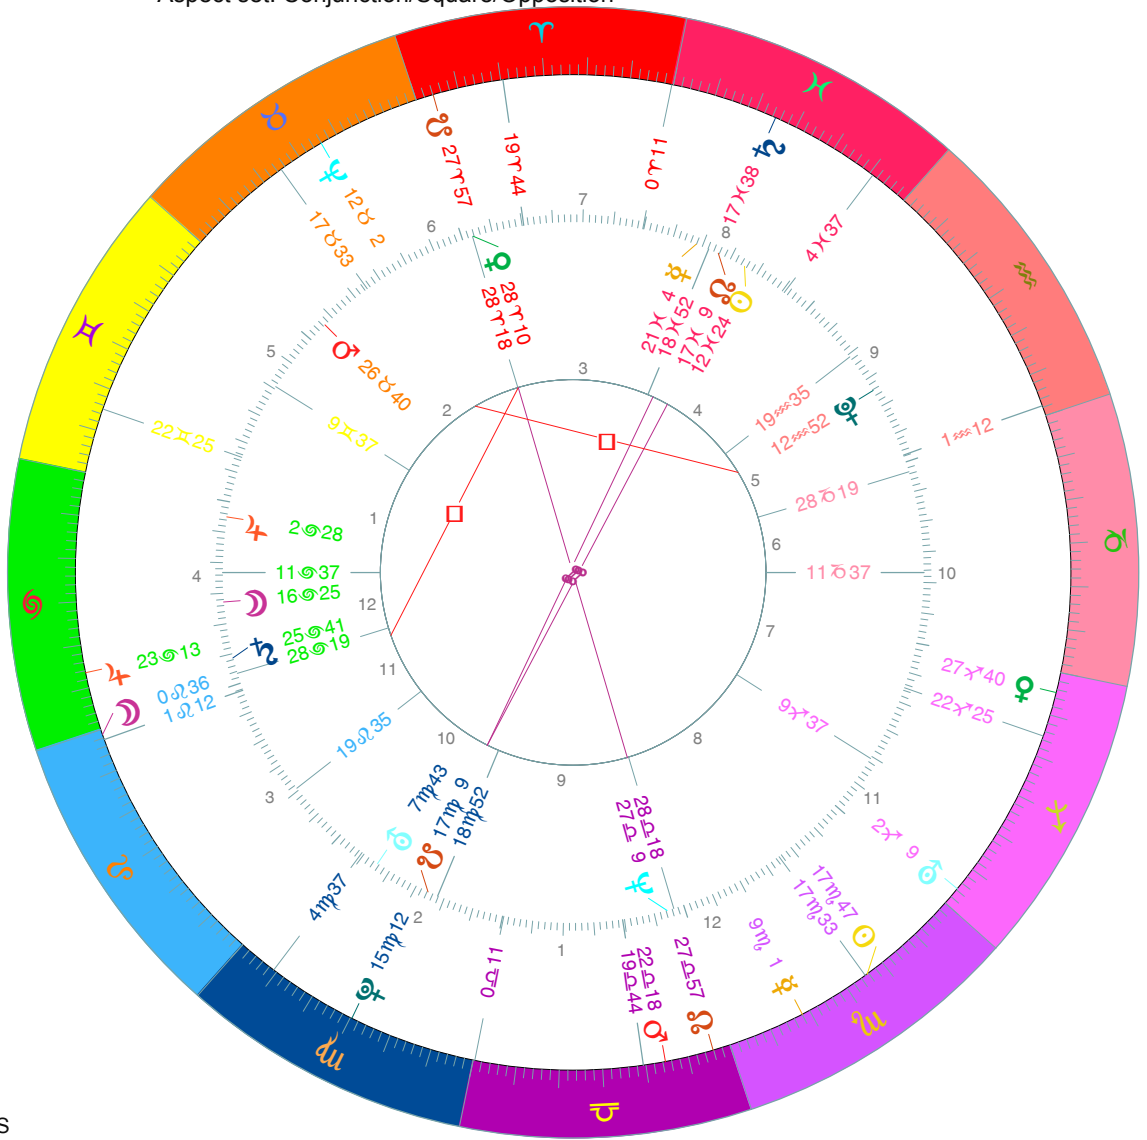

Comparison Chart

Outer - Geocentric
 Death of (St.) Elisabeth of Hungary
 At Marburg, Latitude 50N49', Longitude 8E46'
 Date: Monday, 17/NOV/1231, Julian
 Time: 5: 0, Local Time
 Sidereal Time 9:10:52, Vernal Point 15X57'52"

Inner - Geocentric
 Death of Novalis
 At Weissenfels, Germany, Latitude 51N12', Longitude 11E58'
 Date: Wednesday, 25/MAR/1801, Gregorian
 Time: 12:30, Local Time
 Sidereal Time 24:39:48, Vernal Point 8X 2' 1"

PI	Position	R	Position	R
☉	17m 47		12X 24	
☽	0d 36		16☉ 25	
☿	9m 1		21X 4	R
♀	27x 40		28Y 10	
♂	22u 18		26v 40	
♃	23☉ 13	R	2☉ 28	
♅	17X 38	R	25☉ 41	R
♁	2x 9		7m 43	R
♆	12v 2	R	27u 9	R
♁	15m 12		12m 52	
♁	27u 57		17X 9	
♁	27Y 57		17m 9	

House System: Placidus, Zodiac: Sidereal SVP
 Aspect set: Conjunction/Square/Opposition

Cross Aspects

	☉	☽	☿	♀	♂	♃	♅	♁	♁	A	M
☉											
☽				☐ 2°26'							
☿											
♀											
♂											
♃											
♅						♂ 2°28'					
♁								♂ 0°28'		♂ 1°14'	
♁											
♁									☐ 0°50'		
A	♂ 2°48'									♂ 1°58'	
M											