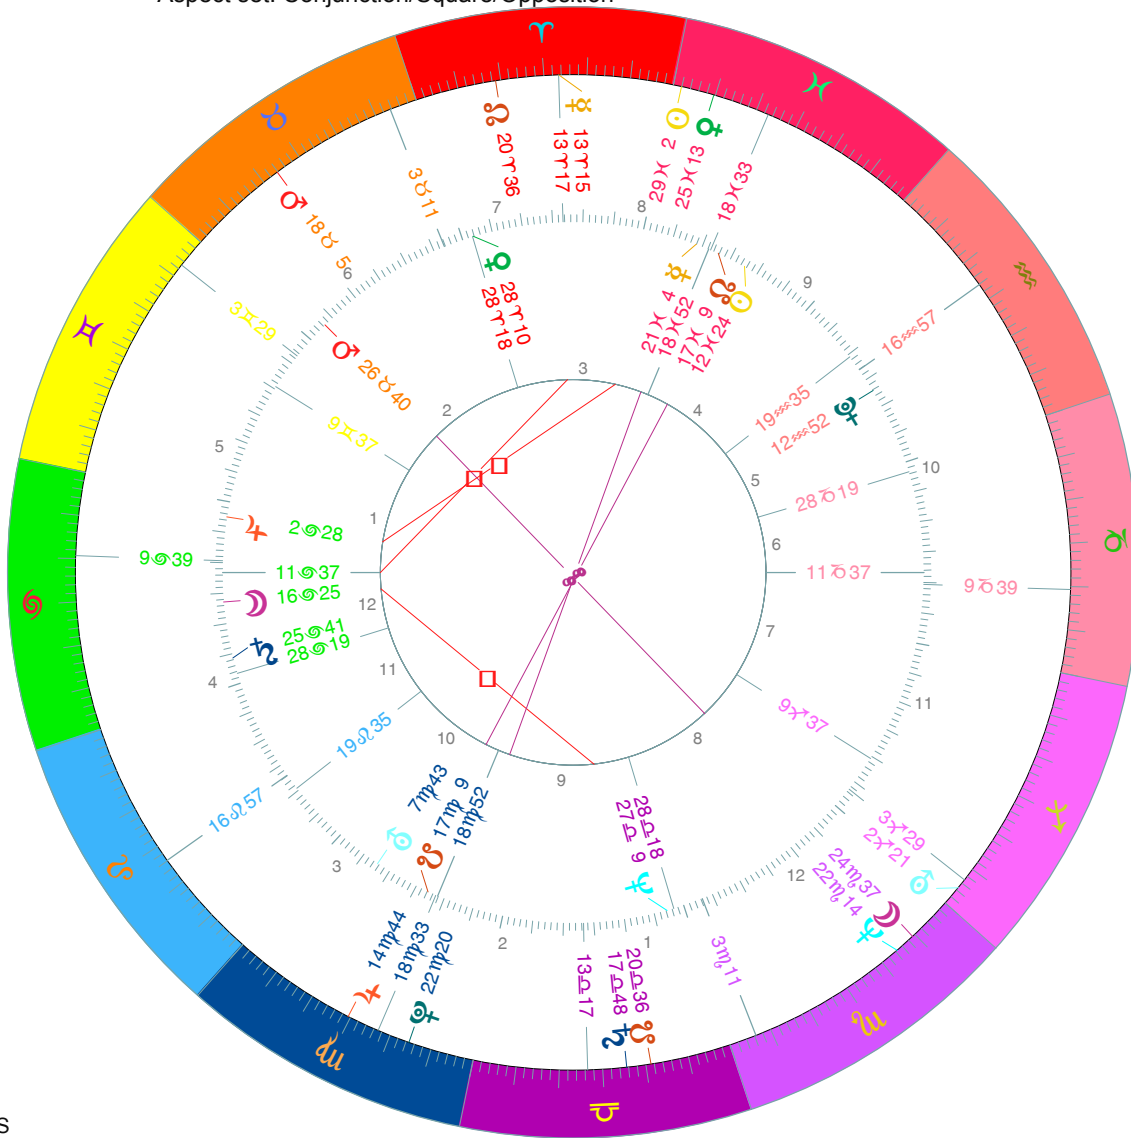

Comparison Chart

Outer - Geocentric
Birth of Raphael

At Urbino/Italy, Latitude 43N44', Longitude 12E38'
Date: Friday, 28/MAR/1483, Julian
Time: 21:27, Local Time
Sidereal Time 10:25:25, Vernal Point 12 X 27'56"

Inner - Geocentric
Death of Novalis

At Weissenfels, Germany, Latitude 51N12', Longitude 11E58'
Date: Wednesday, 25/MAR/1801, Gregorian
Time: 12:30, Local Time
Sidereal Time 24:39:48, Vernal Point 8 X 2' 1"

OUTER INNER

PI	Position	R	Position	R
☉	29 X 2		12 X 24	
☾	24 m 37		16 ☉ 25	
☿	13 T 15		21 X 4	R
♀	25 X 13	R	28 T 10	
♂	18 U 5		26 U 40	
♃	14 m 44	R	2 ☉ 28	
♅	17 A 48	R	25 ☉ 41	R
♁	2 X 21	R	7 m 43	R
♂	22 m 14	R	27 A 9	R
♁	22 m 20	R	12 A 52	
♁	20 T 36		17 X 9	
♁	20 A 36		17 m 9	

House System: Placidus, Zodiac: Sidereal SVP
Aspect set: Conjunction/Square/Opposition

Cross Aspects

INNER PLANETS

	☉	☾	☿	♀	♂	♃	♅	♁	♂	♁	A	M
☉												
☾												
☿												
♀												
♂												
♃												
♅												
♁												
♂												
♁												
A												
M												