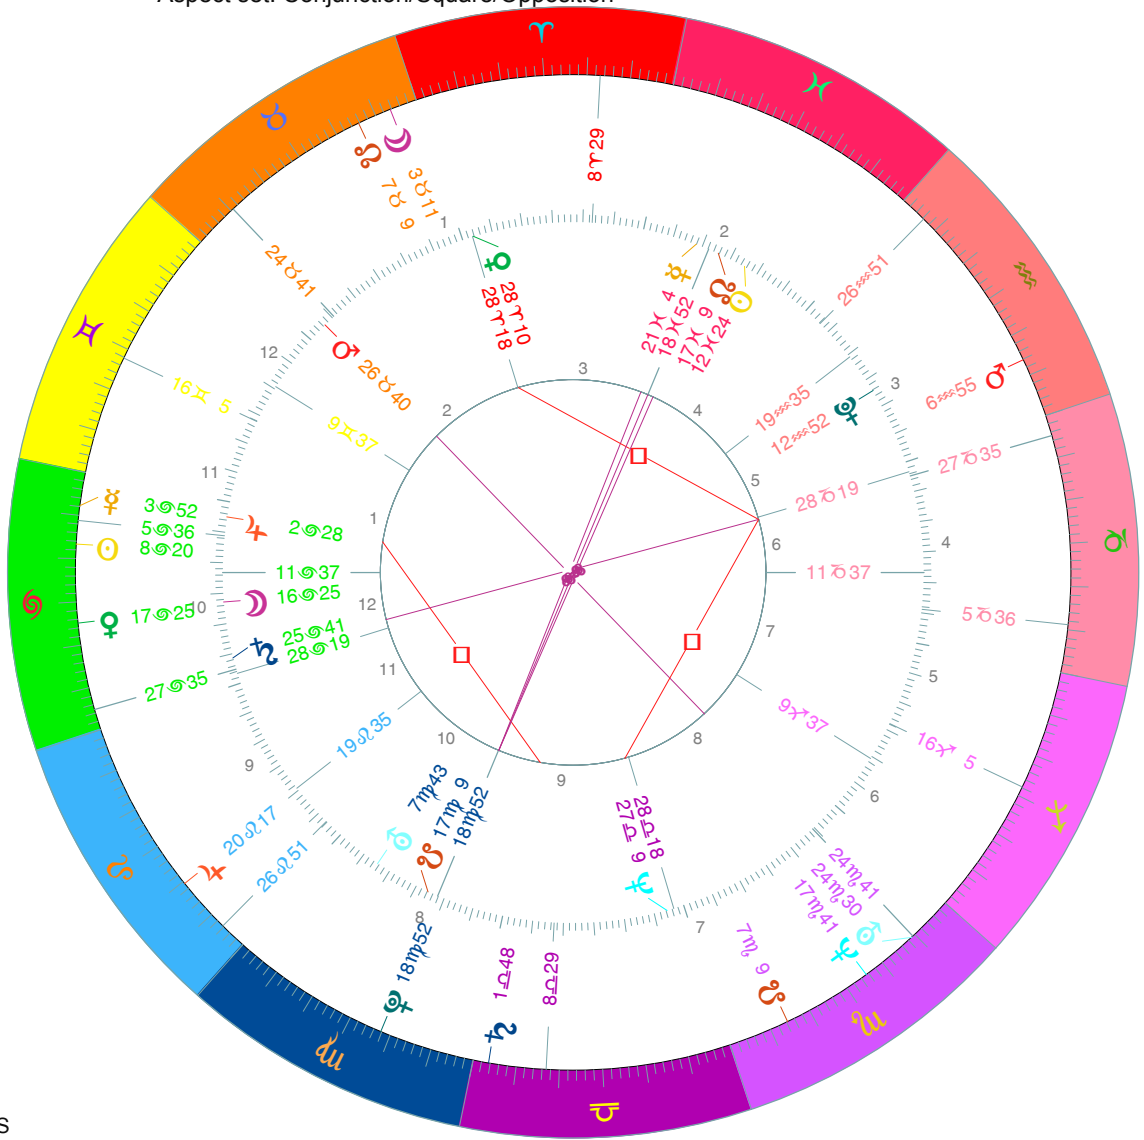

Comparison Chart

Outer - Geocentric
Conception of **Raphael**

Inner - Geocentric
Death of **Novalis**

At Urbino, Latitude 43N43', Longitude 12E38'
Date: Wednesday, 10/JUL/1482, Julian
Time: 1:24, Local Time
Sidereal Time 21:10:22, Vernal Point 12 X 28'31"

At Weissenfels, Germany, Latitude 51N12', Longitude 11E58'
Date: Wednesday, 25/MAR/1801, Gregorian
Time: 12:30, Local Time
Sidereal Time 24:39:48, Vernal Point 8 X 2' 1"

OUTER INNER

PI	Position	R	Position	R
☉	8 20		12 X 24	
☾	3 11		16 25	
♃	3 52		21 X 4	R
♄	17 25		28 Y 10	
♅	6 55	R	26 40	
♆	20 17		2 28	
♇	1 48		25 41	R
♈	24 m 30	R	7 m 43	R
♉	17 m 41	R	27 9	R
♊	18 m 52		12 52	
♋	7 9		17 X 9	
♌	7 m 9		17 m 9	

	Houses	Houses
1	24 41	11 37
2	8 29	9 37
3	26 51	28 Y 18
4	27 35	18 X 52
5	5 36	19 35
6	16 5	28 19
7	24 m 41	11 37
8	8 29	9 37
9	26 51	28 18
10	27 35	18 m 52
11	5 36	19 35
12	16 5	28 19

House System: Placidus, Zodiac: Sidereal SVP
Aspect set: Conjunction/Square/Opposition

Cross Aspects INNER PLANETS

	☉	☾	♃	♄	♅	♆	♇	♈	♉	♊	♋	A	M
☉												♄	3°17'
☾													
♃													
♄													
♅													
♆													
♇													
♈													
♉													
♊													
♋													
A													
M													