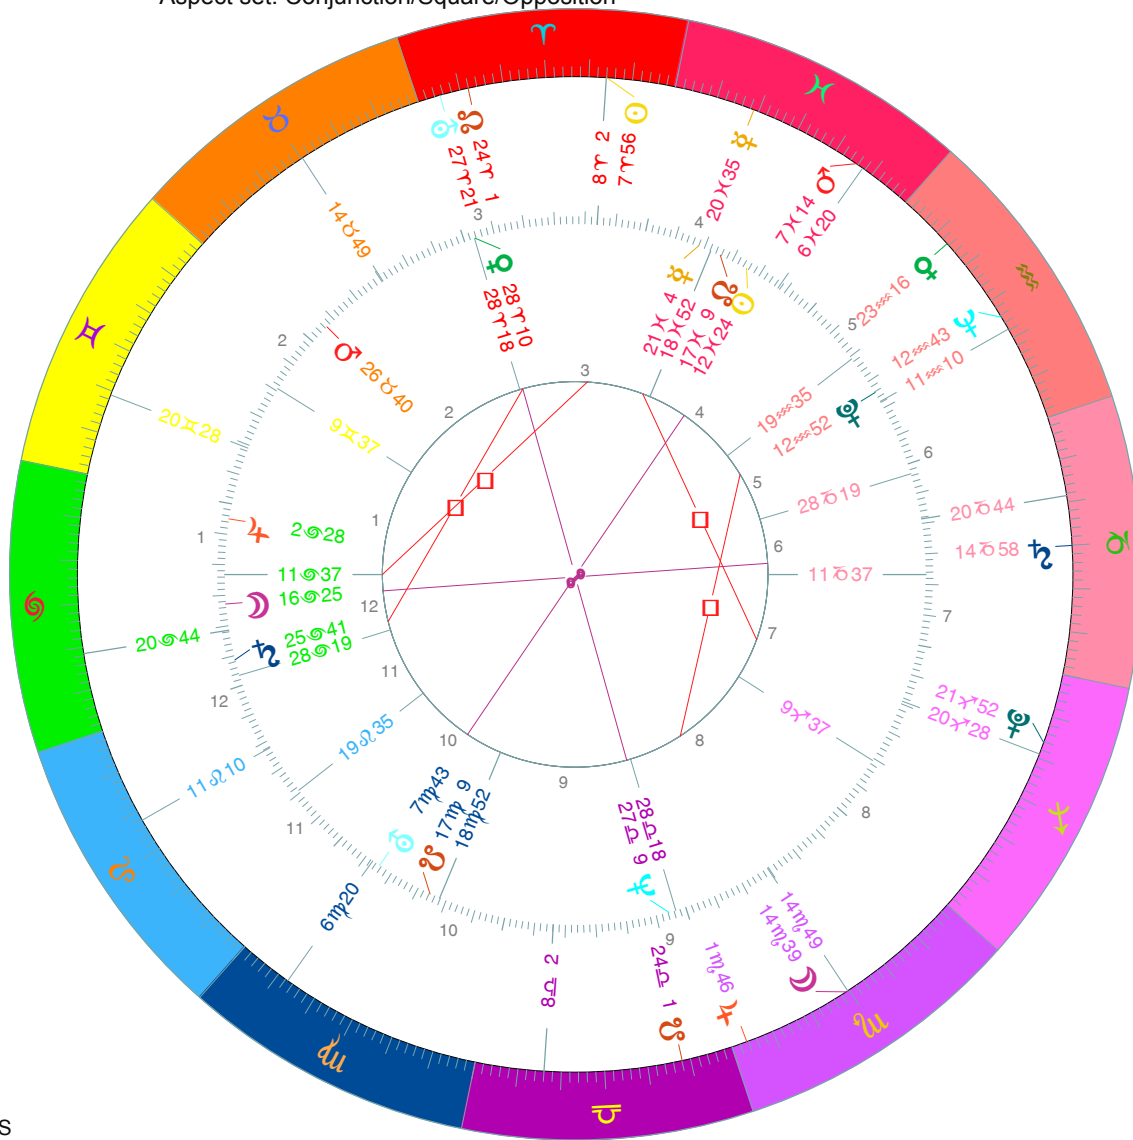

Comparison Chart

Outer - Geocentric
 Death of Raphael (V. *)
 At Rome, Italy, Latitude 41N53', Longitude 12E30'
 Date: Friday, 6/APR/1520, Julian
 Time: 12: 0, Local Time
 Sidereal Time 1:36:42, Vernal Point 11 X 56'59"

Inner - Geocentric
 Death of Novalis
 At Weissenfels, Germany, Latitude 51N12', Longitude 11E58'
 Date: Wednesday, 25/MAR/1801, Gregorian
 Time: 12:30, Local Time
 Sidereal Time 24:39:48, Vernal Point 8 X 2' 1"

PI	Position	R	Position	R
☉	7 T 56		12 X 24	
☾	14 m 39		16 ☉ 25	
♃	20 X 35		21 X 4	R
♄	23 ~ 16		28 T 10	
♅	7 X 14		26 D 40	
♆	1 m 46	R	2 ☉ 28	
♇	14 D 58		25 ☉ 41	R
♈	27 T 21		7 m 43	R
♉	12 ~ 43		27 ~ 9	R
♊	21 X 52	R	12 ~ 52	
♋	24 T 1		17 X 9	
♌	24 ~ 1		17 m 9	

House System: Placidus, Zodiac: Sidereal SVP
 Aspect set: Conjunction/Square/Opposition

Cross Aspects

	☉	☾	♃	♄	♅	♆	♇	♈	♉	♊	♋	A	M
☉												☐ 3°40'	
☾												☐ 1°47'	
♃													♂ 0°28'
♄													♂ 1°43'
♅													
♆													
♇													
♈													
♉													
♊													
♋													
A													
M													