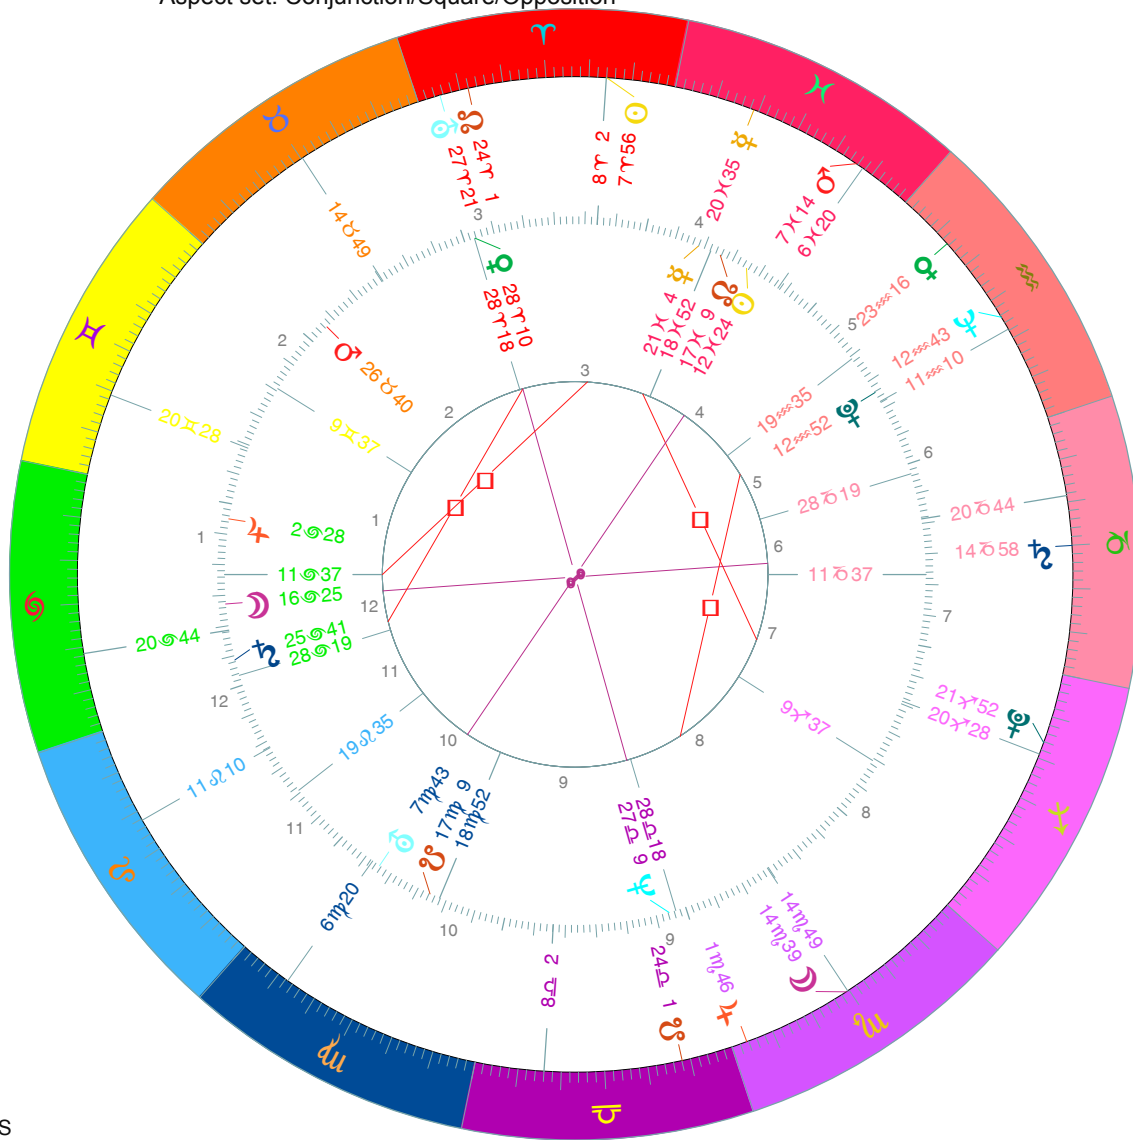

Comparison Chart

Outer - Geocentric
 Death of **Raphael** (V. *)
 At Rome, Italy, Latitude 41N53', Longitude 12E30'
 Date: Friday, 6/APR/1520, Julian
 Time: 12: 0, Local Time
 Sidereal Time 1:36:42, Vernal Point 11 X 56'59"

Inner - Geocentric
 Death of **Novalis**
 At Weissenfels, Germany, Latitude 51N12', Longitude 11E58'
 Date: Wednesday, 25/MAR/1801, Gregorian
 Time: 12:30, Local Time
 Sidereal Time 24:39:48, Vernal Point 8 X 2' 1"

PI	Position	R	Position	R
☉	7 ♉ 56		12 ♋ 24	
☾	14 ♎ 39		16 ♎ 25	
☿	20 ♋ 35		21 ♋ 4	R
♀	23 ♎ 16		28 ♉ 10	
♂	7 ♋ 14		26 ♎ 40	
♃	1 ♎ 46	R	2 ♎ 28	
♅	14 ♎ 58		25 ♎ 41	R
♁	27 ♉ 21		7 ♎ 43	R
♃	12 ♎ 43		27 ♎ 9	R
♁	21 ♋ 52	R	12 ♎ 52	
♁	24 ♉ 1		17 ♋ 9	
♁	24 ♎ 1		17 ♎ 9	

House System: Placidus, Zodiac: Sidereal SVP
 Aspect set: Conjunction/Square/Opposition

Cross Aspects

	☉	☾	☿	♀	♂	♃	♅	♁	♁	A	M
☉										☐ 3°40'	
☾									☐ 1°47'		
☿			♂ 0°28'								♂ 1°43'
♀											
♂							♂ 0°29'				
♃											
♅											
♁				♂ 0°49'		☐ 1°40'		♂ 0°13'			
♁									♂ 0°9'		
A			☐ 0°48'								
M											