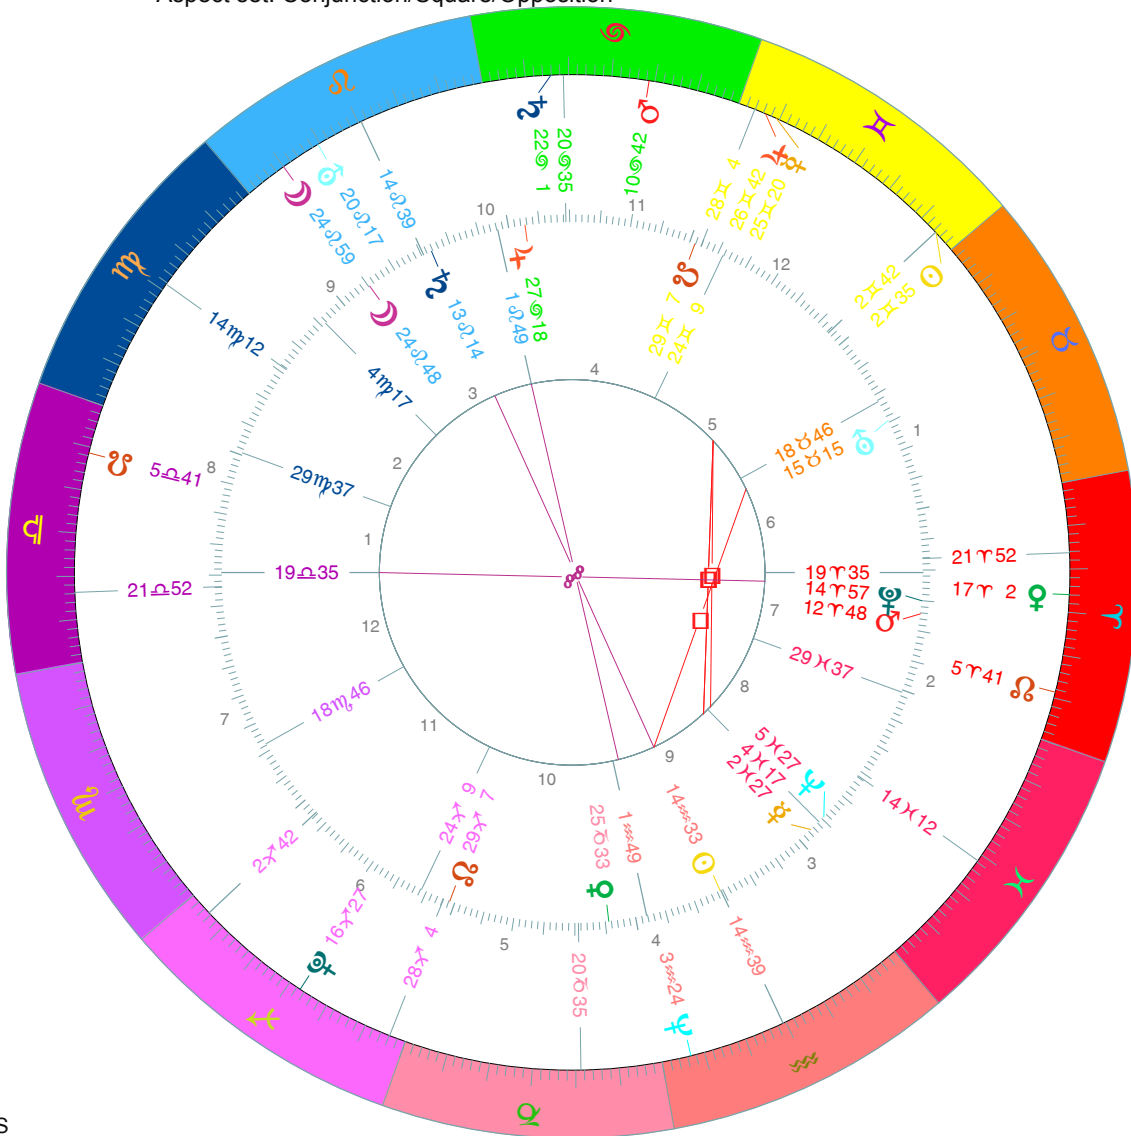

Comparison Chart

Outer - Geocentric
Pentecost (Whitsun) of Descent of Holy Spirit
At Mt. Zion, Latitude 31N46', Longitude 35E14'
Date: Sunday, 24/MAY/33, Julian
Time: 5: 0, Local Time
Sidereal Time 20:58:19, Vernal Point 2° 35' 39"

Inner - Geocentric
Birth of Rudolf Steiner (V. ^)
At Kraljavec/Yugoslavia, Latitude 46N22', Longitude 16E39'
Date: Monday, 25/FEB/1861, Gregorian
Time: 23:25, Local Time
Sidereal Time 9:47:41, Vernal Point 7° 11' 52"

OUTER		INNER	
PI	Position	R	Position
☉	2° 35'		14° 33'
☾	24° 59'		24° 48'
☿	25° 20'		2° 27'
♀	17° 2'		25° 33'
♂	10° 42'		12° 48'
♃	26° 42'		27° 18' R
♅	22° 1'		13° 14' R
♁	20° 17'		15° 15'
♃	3° 24' R		5° 27'
♁	16° 27' R		14° 57'
♁	5° 41'		29° 7'
♁	5° 41'		29° 7'

House System: Placidus, Zodiac: Sidereal SVP
Aspect set: Conjunction/Square/Opposition

	Houses	Houses
1	2° 42'	19° 35'
2	21° 52'	29° 37'
3	14° 12'	4° 17'
4	14° 39'	1° 49'
5	20° 35'	24° 9'
6	28° 4'	18° 46'
7	2° 42'	19° 35'
8	21° 52'	29° 37'
9	14° 12'	4° 17'
10	14° 39'	1° 49'
11	20° 35'	24° 9'
12	28° 4'	18° 46'

Cross Aspects

INNER PLANETS

	☉	☾	☿	♀	♂	♃	♅	♁	A	M
☉			☐ 0° 7'					☐ 2° 53'		
☾		♁ 0° 11'								
☿										
♀								♁ 2° 5'	♁ 2° 32'	
♂										
♃										
♅										
♁										♁ 1° 34'
A			☐ 0° 15'							
M	♁ 0° 7'					♁ 1° 25'	☐ 0° 36'