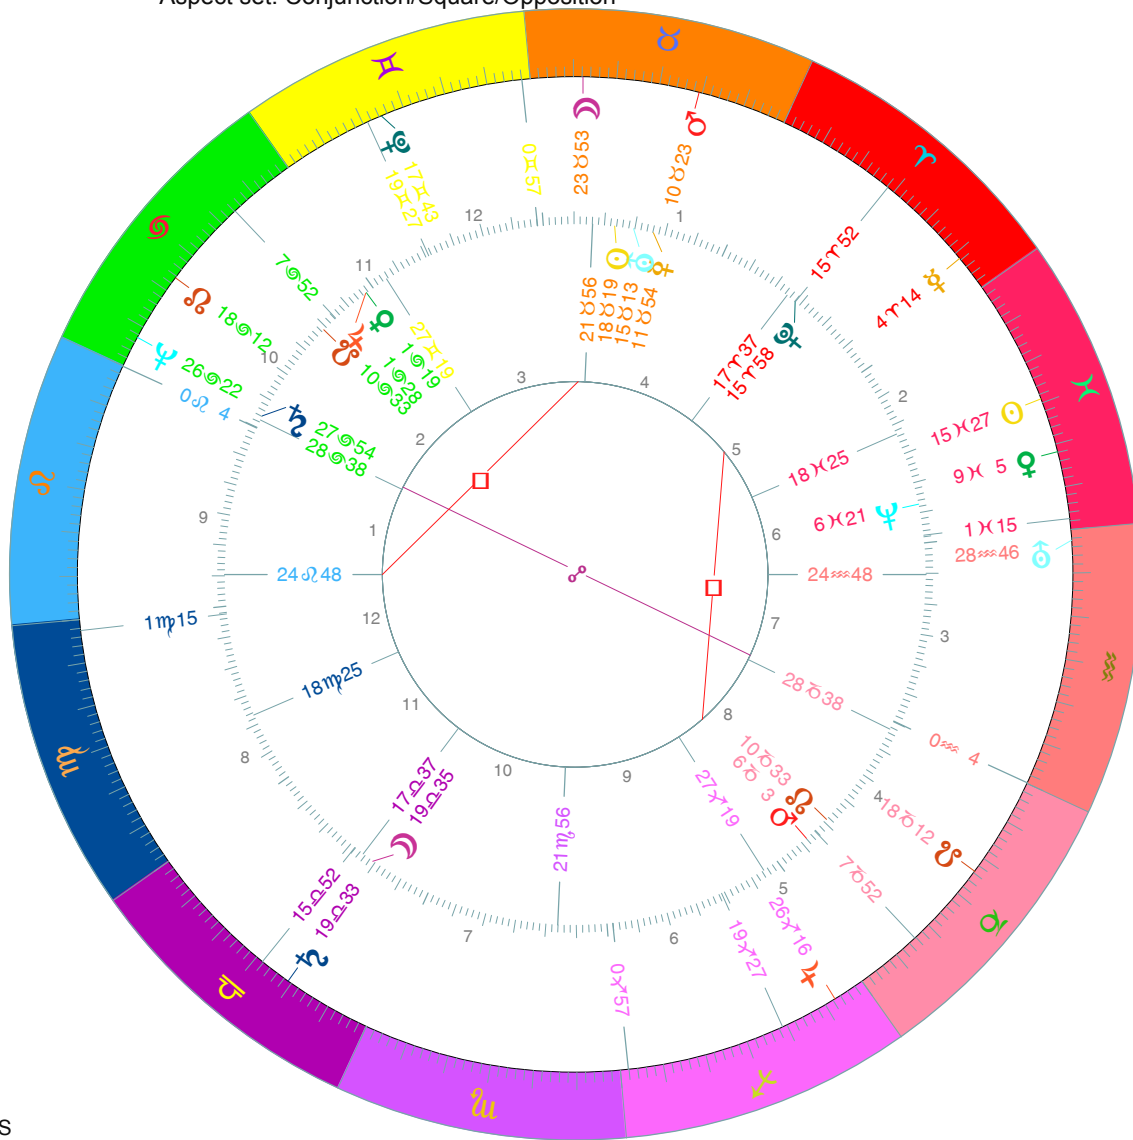

Comparison Chart

Outer - Geocentric
Death of Rudolf Steiner

At Dornach/Switzerland, Latitude 47N29', Longitude 7E37'
Date: Monday, 30/MAR/1925, Gregorian
Time: 9:45, Time Zone CET
Sidereal Time 21:44:22, Vernal Point 6 X 18'13"

Inner - Geocentric

Epoch of Rudolf Steiner (V. ^)

At Kraljavec/Yugoslavia, Latitude 46N22', Longitude 16E39'
Date: Friday, 1/JUN/1860, Gregorian
Time: 11: 6, Time Zone GMT
Sidereal Time 4:53:41, Vernal Point 7 X 12'29"

OUTER INNER

PI	Position	R	Position	R
☉	15 X 27		18 ♄ 19	
☾	23 ♃ 53		19 ♃ 35	
☿	4 ♃ 14		11 ♃ 54	
♀	9 X 5		1 ♃ 19	
♂	10 ♃ 23		6 ♃ 3	
♃	26 X 16		1 ♃ 28	
♅	19 ♃ 33	R	27 ♃ 54	
♁	28 ♃ 46		15 ♃ 13	
♂	26 ♃ 22	R	6 X 21	
♁	17 ♃ 43		15 ♃ 58	
♁	18 ♃ 12		10 ♃ 33	
♁	18 ♃ 12		10 ♃ 33	

House System: Placidus, Zodiac: Sidereal SVP
Aspect set: Conjunction/Square/Opposition

	Houses	Houses
1	0 ♃ 57	24 ♄ 48
2	15 ♃ 52	28 ♃ 38
3	1 X 15	27 ♃ 19
4	0 ♃ 4	21 ♃ 56
5	7 ♃ 52	17 ♃ 37
6	19 X 27	18 X 25
7	0 X 57	24 ♃ 48
8	15 ♃ 52	28 ♃ 38
9	1 ♃ 15	27 X 19
10	0 ♃ 4	21 ♃ 56
11	7 ♃ 52	17 ♃ 37
12	19 ♃ 27	18 ♃ 25