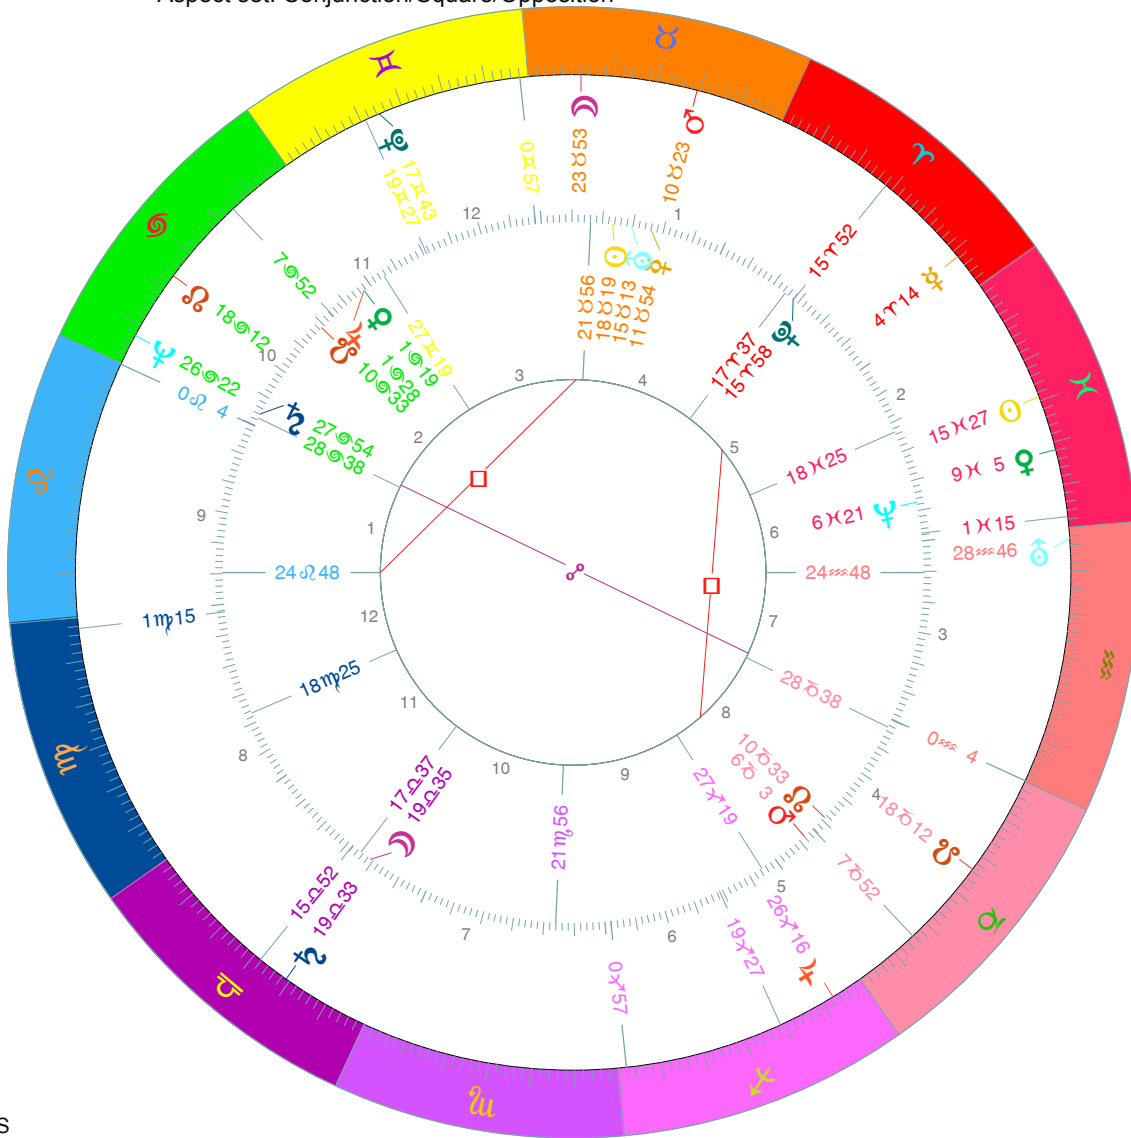

Comparison Chart

Outer - Geocentric
Death of Rudolf Steiner

At Dornach/Switzerland, Latitude 47N29', Longitude 7E37'
Date: Monday, 30/MAR/1925, Gregorian
Time: 9:45, Time Zone CET
Sidereal Time 21:44:22, Vernal Point 6 X 18'13"

Inner - Geocentric

Epoch of Rudolf Steiner (V. ^)

At Kraljavec/Yugoslavia, Latitude 46N22', Longitude 16E39'
Date: Friday, 1/JUN/1860, Gregorian
Time: 11: 6, Time Zone GMT
Sidereal Time 4:53:41, Vernal Point 7 X 12'29"

House System: Placidus, Zodiac: Sidereal SVP
Aspect set: Conjunction/Square/Opposition

| | Houses | Houses |
|----|---------|---------|
| 1 | 0 ♃ 57 | 24 ♄ 48 |
| 2 | 15 ♃ 52 | 28 ♃ 38 |
| 3 | 1 X 15 | 27 ♃ 19 |
| 4 | 0 ♃ 4 | 21 ♃ 56 |
| 5 | 7 ♃ 52 | 17 ♃ 37 |
| 6 | 19 X 27 | 18 X 25 |
| 7 | 0 X 57 | 24 ♃ 48 |
| 8 | 15 ♃ 52 | 28 ♃ 38 |
| 9 | 1 ♃ 15 | 27 X 19 |
| 10 | 0 ♃ 4 | 21 ♃ 56 |
| 11 | 7 ♃ 52 | 17 ♃ 37 |
| 12 | 19 ♃ 27 | 18 ♃ 25 |

Cross Aspects

INNER PLANETS

| | ☉ | ☾ | ☿ | ♀ | ♂ | ♃ | ♅ | ♁ | A | M |
|---|---|---|---------|---------|---------|---|---|---|---------|---------|
| ☉ | | | | | | | | | ☐ 0°55' | ♂ 1°57' |
| ☾ | | | | | | | | | | |
| ☿ | | | | ☐ 1°49' | | | | | | |
| ♀ | | | | | ♂ 2°43' | | | | | |
| ♂ | | | ♂ 1°31' | | | | | | | |
| ♃ | | | | | | | | | | |
| ♅ | | | | | | | | | | |
| ♁ | | | | | | | | | | |
| A | | | | | | | | | | |
| M | | | | | | | | | | ♂ 2°11' |