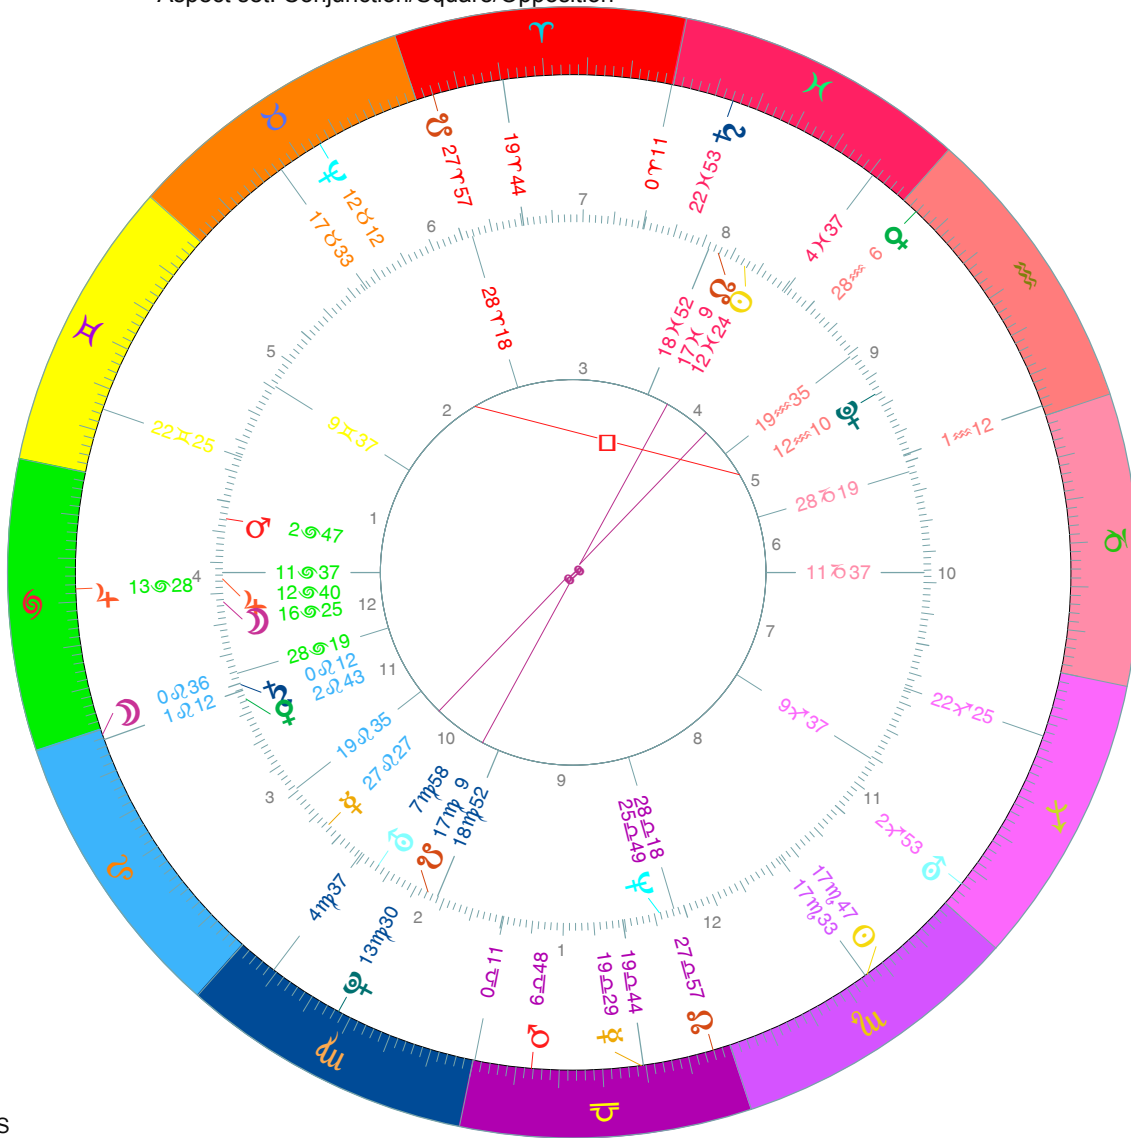

Comparison Chart

Outer - Tychonic

Death of (St.) Elisabeth of Hungary

At Marburg, Latitude 50N49', Longitude 8E46'

Date: Monday, 17/NOV/1231, Julian

Time: 5: 0, Local Time

Sidereal Time 9:10:52, Vernal Point 15X5752"

Inner - Tychonic

Death of Novalis

At Weissenfels, Germany, Latitude 51N12', Longitude 11E58'

Date: Wednesday, 25/MAR/1801, Gregorian

Time: 12:30, Local Time

Sidereal Time 24:39:48, Vernal Point 8X 2' 1"

OUTER INNER

PI	Position	R	Position	R
☉	17m47		12X24	
☾	0d36		16d25	
☿	19d29		27d27	
♀	28m6		2d43	
♂	6d48		2d47	
♃	13d28		12d40	
♅	22X53		0d12	
♁	2X53		7m58	
♂	12d12		25d49	
♁	13m30		12m10	
♁	27d57		17X9	
♁	27r57		17m9	

House System: Placidus, Zodiac: Sidereal SVP
Aspect set: Conjunction/Square/Opposition

	Houses	Houses
1	19d44	11d37
2	0d11	9d37
3	4m37	28r18
4	1d12	18X52
5	22d25	19m35
6	17d33	28d19
7	19r44	11d37
8	0r11	9X37
9	4X37	28d18
10	1m12	18m52
11	22X25	19d35
12	17m33	28d19

Cross Aspects

INNER PLANETS

	☉	☾	☿	♀	♂	♃	♅	♁	♁	A	M
☉											
☾				♂ 2° 7'			♂ 0° 24'				
☿											
♀				♂ 0° 39'							
♂											
♃										♂ 1° 52'	
♅											
♁											
♁										♁ 3'	
A											
M											
										♂ 1° 32'	♂ 0° 59'