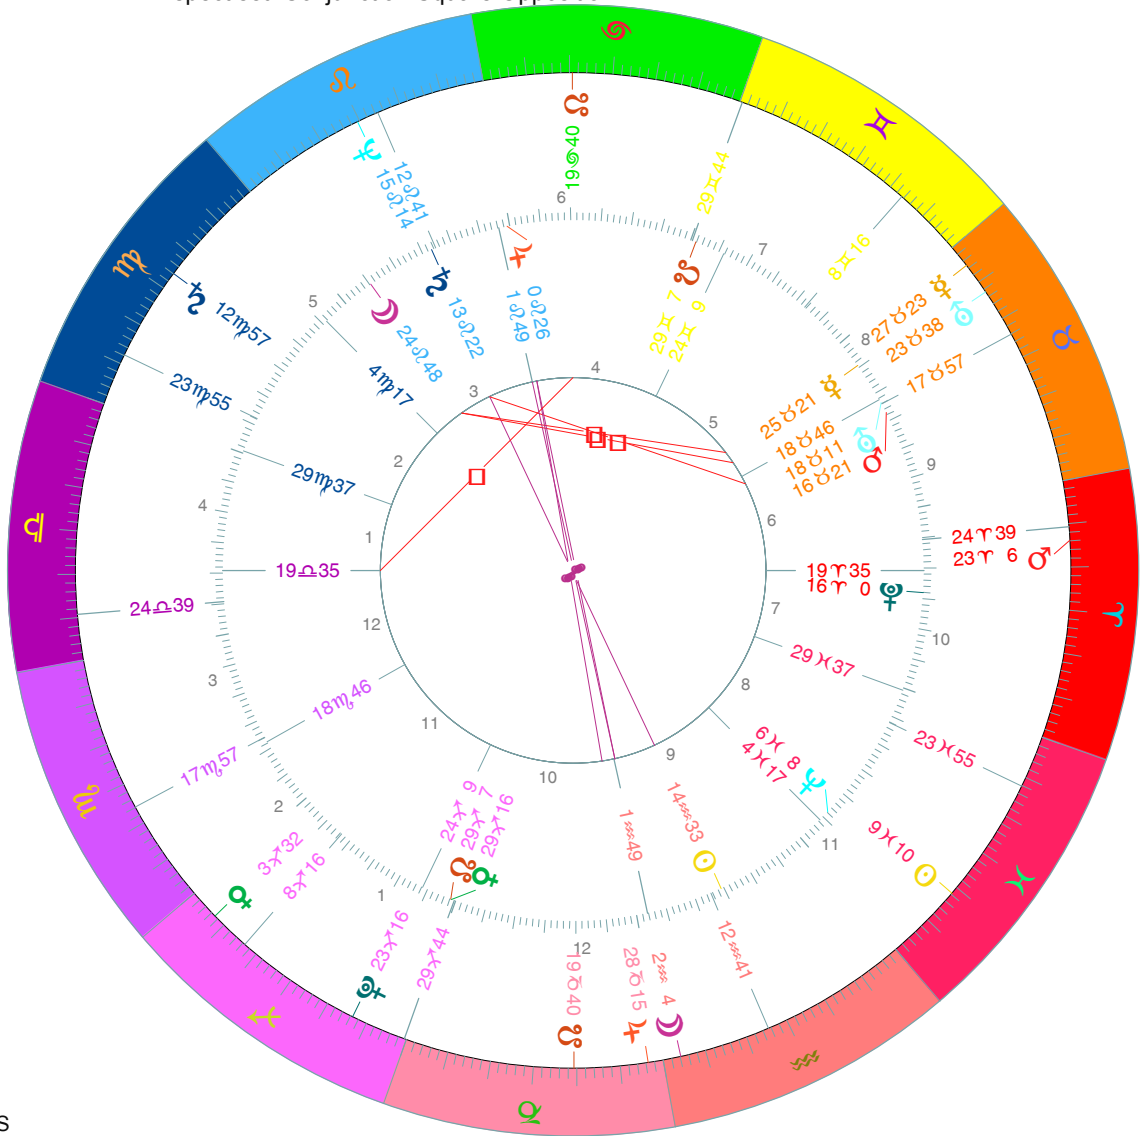

Comparison Chart

Outer - Tychonic
 Death of (St.) Thomas Aquinas (V. +)
 At Fossanova, Latitude 40N50', Longitude 14E15'
 Date: Wednesday, 7/MAR/1274, Julian
 Time: 3: 0, Local Time
 Sidereal Time 14:27:25, Vernal Point 15 X 22'33"

Inner - Tychonic
 Birth of Rudolf Steiner (V. ^)
 At Kraljavec/Yugoslavia, Latitude 46N22', Longitude 16E39'
 Date: Monday, 25/FEB/1861, Gregorian
 Time: 23:25, Local Time
 Sidereal Time 9:47:41, Vernal Point 7 X 11'52"

PI	Position	R	Position	R
☉	9 X 10		14 ♋ 33	
☾	2 ♋ 4		24 ♌ 48	
☿	27 ♌ 23		25 ♌ 21	
♀	3 X 32		29 X 16	
♂	23 ♍ 6		16 ♌ 21	
♃	28 ♎ 15		0 ♌ 26	
♅	12 ♍ 57		13 ♌ 22	
♁	23 ♌ 38		18 ♌ 11	
♆	15 ♌ 14		6 X 8	
♇	23 X 16		16 ♍ 0	
♄	19 ♉ 40		29 X 7	
♁	19 ♉ 40		29 ♉ 7	

House System: Placidus, Zodiac: Sidereal SVP
 Aspect set: Conjunction/Square/Opposition

	Houses	Houses
1	29 X 44	19 ♎ 35
2	8 X 16	29 ♍ 37
3	17 ♎ 57	4 ♍ 17
4	24 ♎ 39	1 ♌ 49
5	23 ♍ 55	24 ♉ 9
6	12 ♌ 41	18 ♌ 46
7	29 ♉ 44	19 ♍ 35
8	8 ♉ 16	29 X 37
9	17 ♌ 57	4 X 17
10	24 ♍ 39	1 ♋ 49
11	23 X 55	24 X 9
12	12 ♋ 41	18 ♎ 46