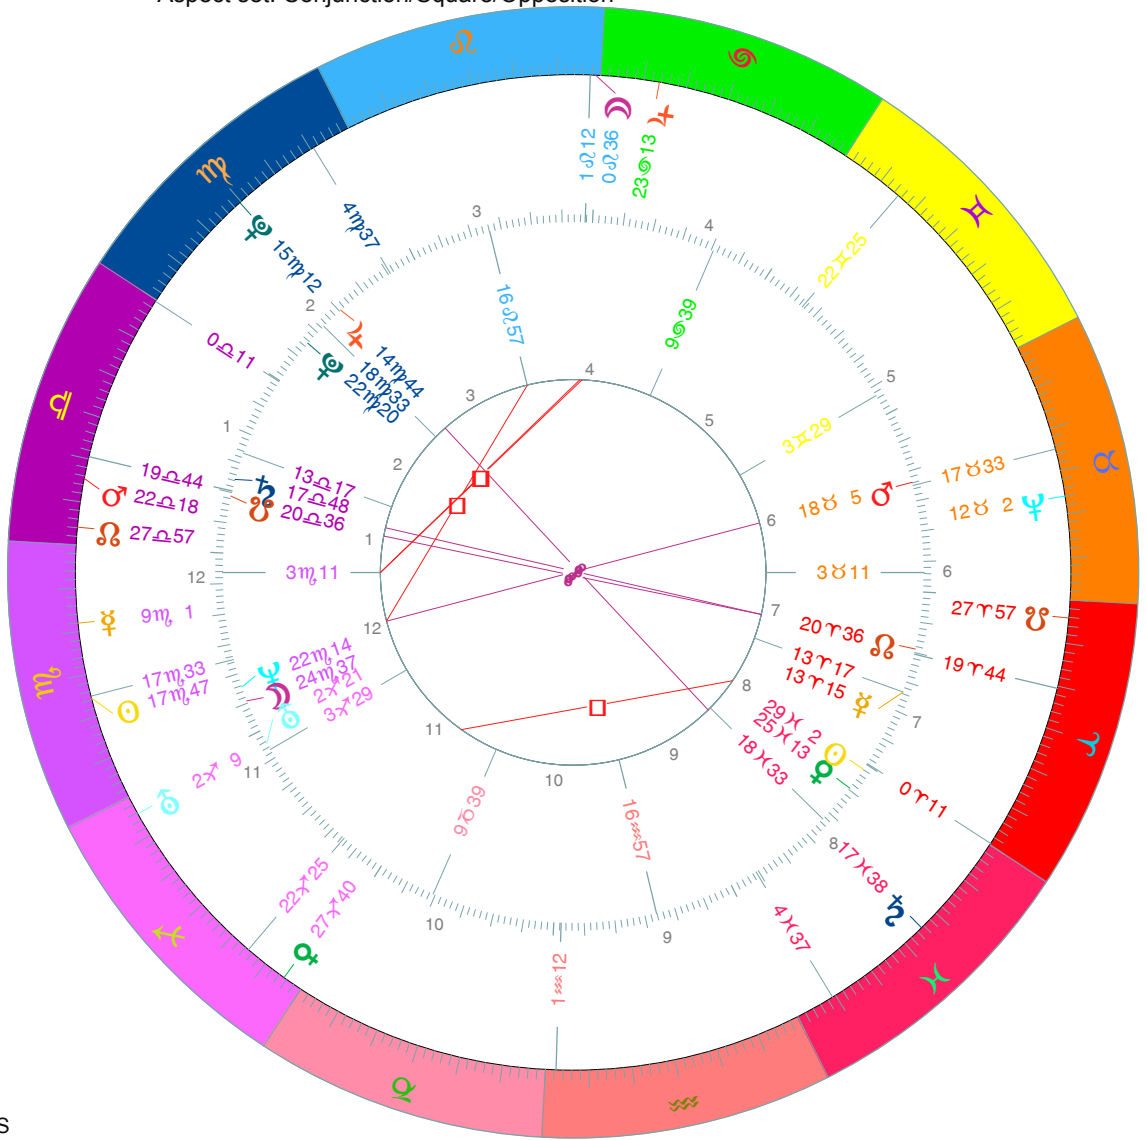

Comparison Chart

Outer - Geocentric
Death of (St.) Elisabeth of Hungary
At Marburg, Latitude 50N49', Longitude 8E46'
Date: Monday, 17/NOV/1231, Julian
Time: 5: 0, Local Time
Sidereal Time 9:10:52, Vernal Point 15X5752"

Inner - Geocentric
Birth of Raphael
At Urbino/Italy, Latitude 43N44', Longitude 12E38'
Date: Friday, 28/MAR/1483, Julian
Time: 21:27, Local Time
Sidereal Time 10:25:25, Vernal Point 12X2756"

OUTER INNER

PI	Position	R	Position	R
☉	17m 47		29X 2	
☾	0d 36		24m 37	
☿	9m 1		13r 15	
♀	27x 40		25X 13	R
♂	22d 18		18d 5	
♃	23d 13	R	14m 44	R
♅	17X 38	R	17d 48	R
♁	2x 9		2x 21	R
♆	12d 2	R	22m 14	R
♇	15m 12		22m 20	R
♄	27d 57		20r 36	
♂	27r 57		20d 36	

House System: Placidus, Zodiac: Sidereal SVP
Aspect set: Conjunction/Square/Opposition

	Houses	Houses
1	19d 44	3m 11
2	0d 11	13d 17
3	4m 37	18m 33
4	1d 12	16d 57
5	22d 25	9d 39
6	17d 33	3d 29
7	19r 44	3d 11
8	0r 11	13r 17
9	4X 37	18X 33
10	1d 12	16d 57
11	22x 25	9d 39
12	17m 33	3x 29

Cross Aspects

INNER PLANETS

	☉	☾	☿	♀	♂	♃	♅	♁	♆	A	M
☉				♂ 0°18'				♂ 4°27'			♁ 0°51'
☾										♁ 2°35'	
☿											
♀	♁ 1°22'										
♂								♂ 1°42'			
♃											
♅											
♁											
♆											
A											
M											♁ 1°59'