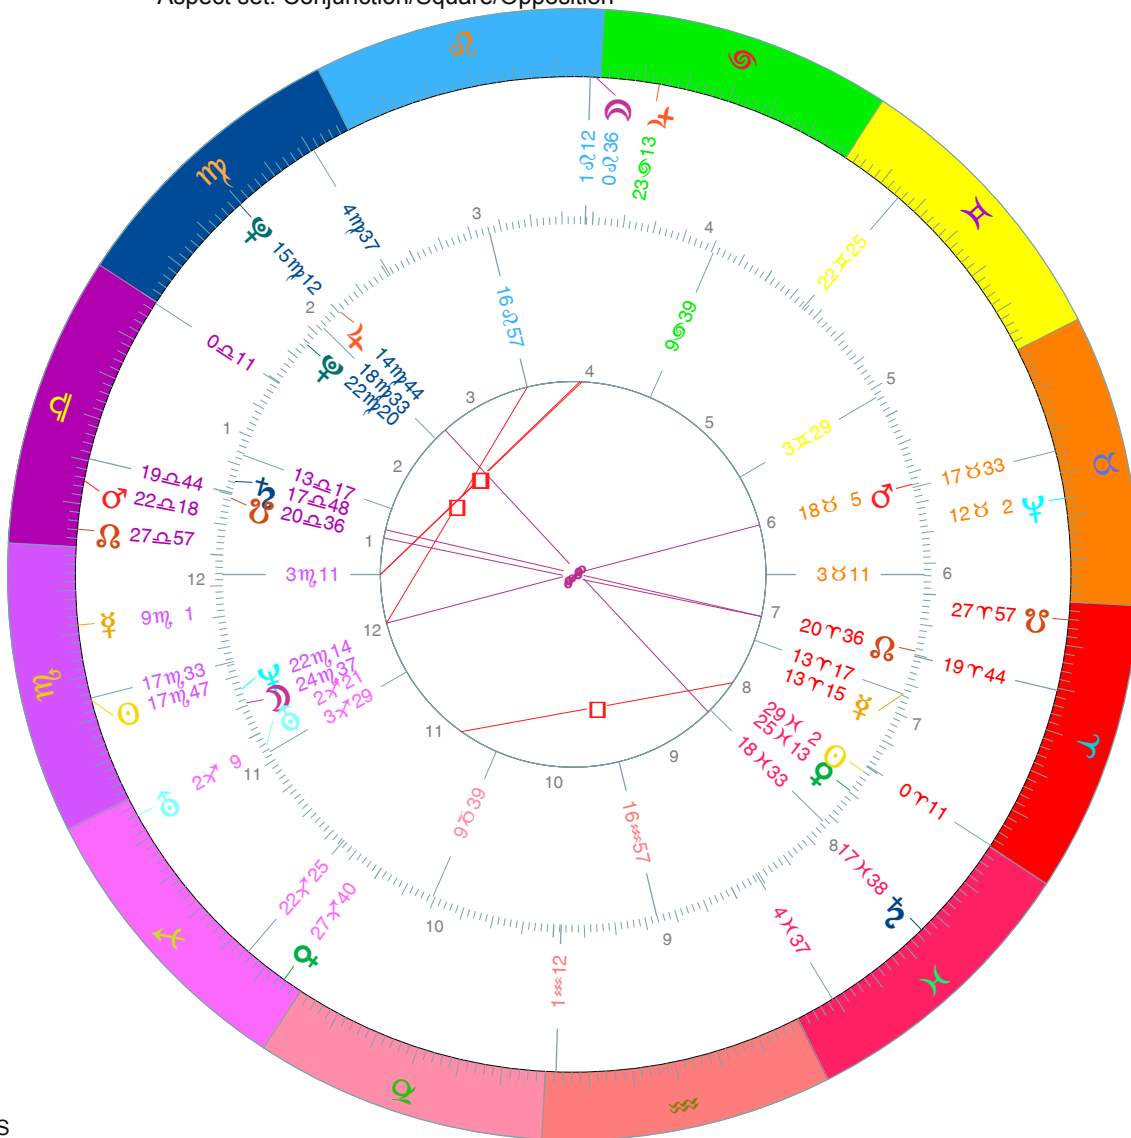

Comparison Chart

Outer - Geocentric
 Death of (St.) Elisabeth of Hungary
 At Marburg, Latitude 50N49', Longitude 8E46'
 Date: Monday, 17/NOV/1231, Julian
 Time: 5: 0, Local Time
 Sidereal Time 9:10:52, Vernal Point 15X5752"

Inner - Geocentric
 Birth of Raphael
 At Urbino/Italy, Latitude 43N44', Longitude 12E38'
 Date: Friday, 28/MAR/1483, Julian
 Time: 21:27, Local Time
 Sidereal Time 10:25:25, Vernal Point 12X2756"

PI	Position	R	Position	R
☉	17m47		29X 2	
☾	0d36		24m37	
☿	9m 1		13r15	
♀	27x40		25X13	R
♂	22d18		18d 5	
♃	23d13	R	14m44	R
♅	17X38	R	17d48	R
♁	2x 9		2x21	R
♆	12d 2	R	22m14	R
♇	15m12		22m20	R
♄	27d57		20r36	
♂	27r57		20d36	

House System: Placidus, Zodiac: Sidereal SVP
 Aspect set: Conjunction/Square/Opposition

	Houses	Houses
1	19d44	3m11
2	0d11	13d17
3	4m37	18m33
4	1d12	16d57
5	22d25	9d39
6	17d33	3d29
7	19r44	3d11
8	0r11	13r17
9	4X37	18X33
10	1d12	16d57
11	22x25	9d39
12	17m33	3x29

Cross Aspects	☉	☾	☿	♀	♂	♃	♅	♁	♆	♇	A	M
☉				♂0°18'				♂4°27'				♁0°51'
☾											♁2°35'	
☿												
♀	♁1°22'											
♂								♂1°42'				
♃												
♅												
♁												
♆												
♇												
A												♁1°59'
M												