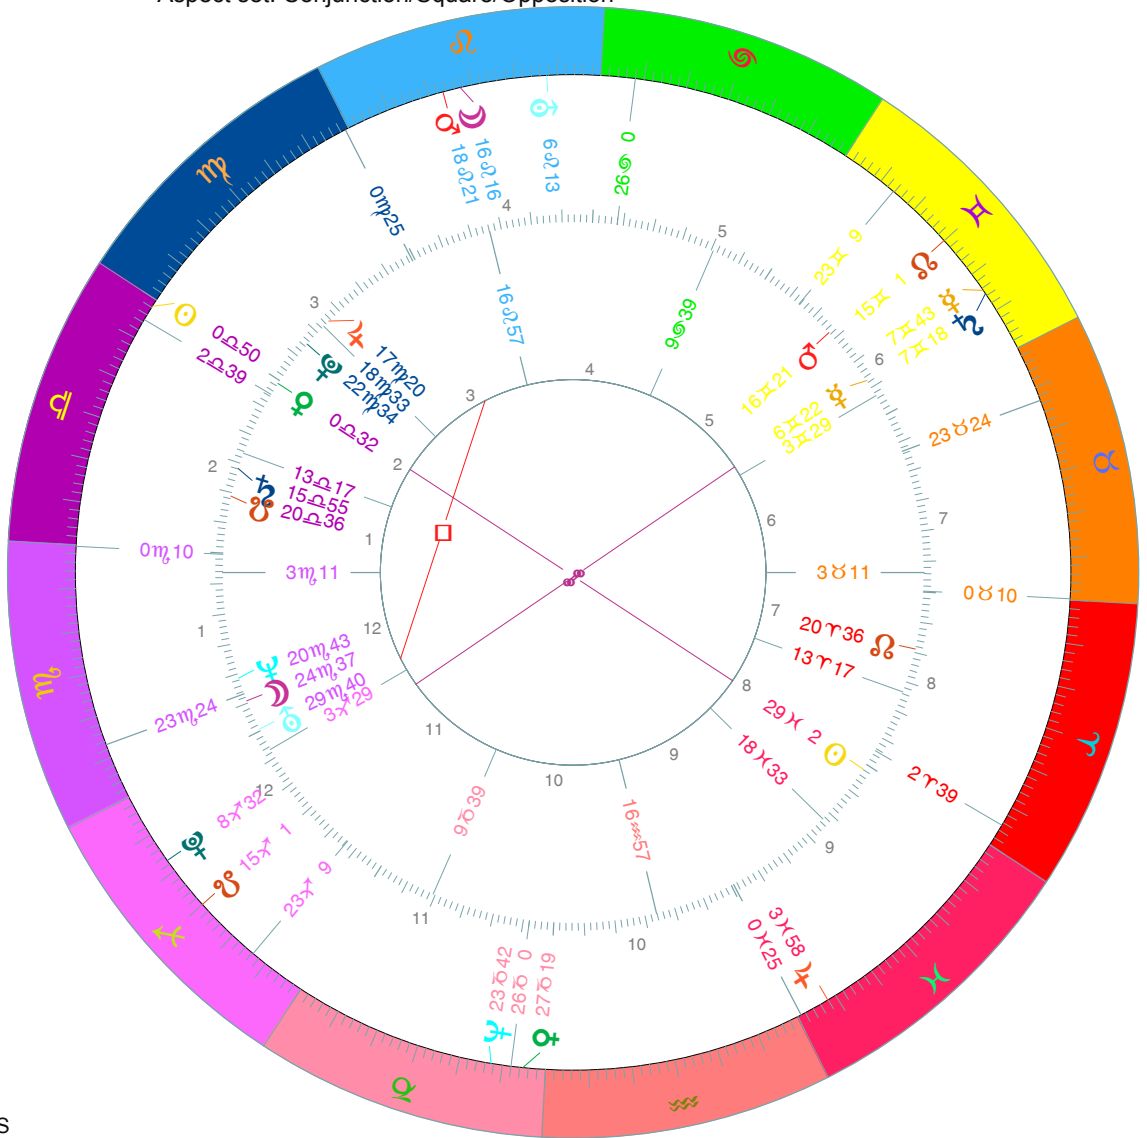

# Comparison Chart

Outer - Tychonic  
Baptism of Jesus Christ

At River Jordon, near Ono, Latitude 31N50', Longitude 35E33'

Date: Friday, 23/SEP/29, Julian

Time: 10: 0, Local Time

Sidereal Time 10: 0: 1, Vernal Point 2 ♉ 38'42"

Inner - Tychonic  
Birth of Raphael

At Urbino/Italy, Latitude 43N44', Longitude 12E38'

Date: Friday, 28/MAR/1483, Julian

Time: 21:27, Local Time

Sidereal Time 10:25:25, Vernal Point 12 ♉ 27'56"

## OUTER INNER

PI	Position	R	Position	R
☉	0 ♌ 50		29 ♉ 2	
☾	16 ♌ 16		24 ♎ 37	
☿	7 ♉ 43		6 ♉ 22	
♀	27 ♉ 19		0 ♌ 32	
♂	18 ♌ 21		16 ♉ 21	
♃	3 ♉ 58		17 ♎ 20	
♅	7 ♉ 18		15 ♌ 55	
♁	6 ♌ 13		29 ♎ 40	
♃	23 ♉ 42		20 ♎ 43	
♁	8 ♉ 32		22 ♎ 34	
♁	15 ♉ 1		20 ♉ 36	
♁	15 ♉ 1		20 ♌ 36	

House System: Placidus, Zodiac: Sidereal SVP  
Aspect set: Conjunction/Square/Opposition

	Houses	Houses
1	23 ♎ 24	3 ♎ 11
2	0 ♎ 10	13 ♌ 17
3	2 ♌ 39	18 ♎ 33
4	0 ♎ 25	16 ♌ 57
5	26 ♉ 0	9 ♉ 39
6	23 ♉ 9	3 ♉ 29
7	23 ♉ 24	3 ♉ 11
8	0 ♉ 10	13 ♉ 17
9	2 ♉ 39	18 ♉ 33
10	0 ♉ 25	16 ♌ 57
11	26 ♉ 0	9 ♉ 39
12	23 ♉ 9	3 ♉ 29