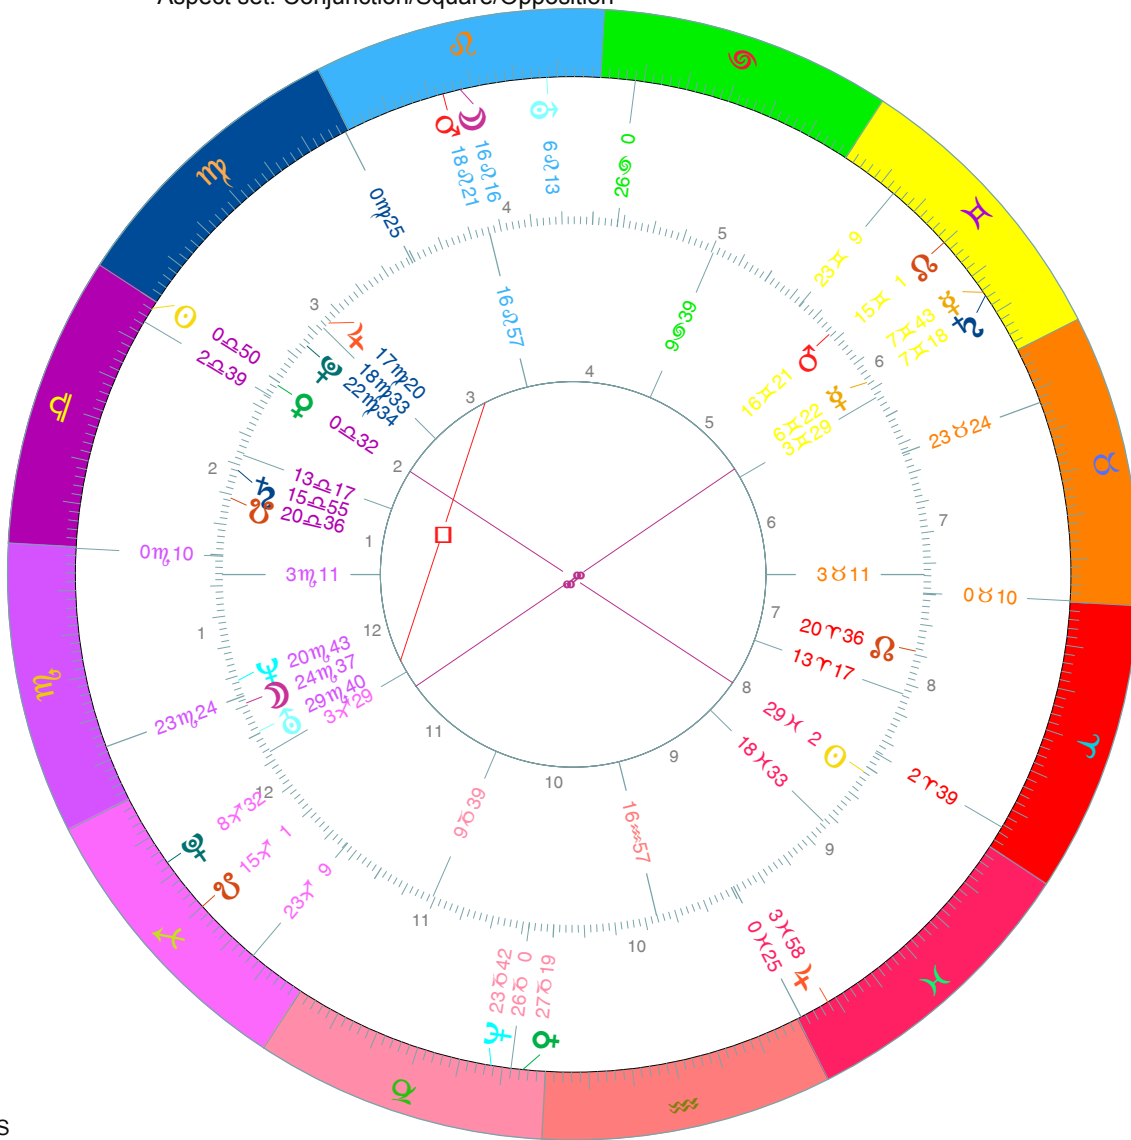

Comparison Chart

Outer - Tychonic
Baptism of Jesus Christ

At River Jordon, near Ono, Latitude 31N50', Longitude 35E33'

Date: Friday, 23/SEP/29, Julian

Time: 10: 0, Local Time

Sidereal Time 10: 0: 1, Vernal Point 2 ♈ 38'42"

Inner - Tychonic
Birth of Raphael

At Urbino/Italy, Latitude 43N44', Longitude 12E38'

Date: Friday, 28/MAR/1483, Julian

Time: 21:27, Local Time

Sidereal Time 10:25:25, Vernal Point 12 ♉ 27'56"

OUTER INNER

PI	Position	R	Position	R
☉	0 ♌ 50		29 ♉ 2	
☾	16 ♌ 16		24 ♎ 37	
☿	7 ♋ 43		6 ♋ 22	
♀	27 ♌ 19		0 ♌ 32	
♂	18 ♌ 21		16 ♋ 21	
♃	3 ♋ 58		17 ♎ 20	
♅	7 ♋ 18		15 ♌ 55	
♁	6 ♌ 13		29 ♎ 40	
♆	23 ♌ 42		20 ♎ 43	
♇	8 ♋ 32		22 ♎ 34	
♁	15 ♋ 1		20 ♈ 36	
♂	15 ♋ 1		20 ♌ 36	

House System: Placidus, Zodiac: Sidereal SVP
Aspect set: Conjunction/Square/Opposition

	Houses	Houses
1	23 ♎ 24	3 ♎ 11
2	0 ♎ 10	13 ♌ 17
3	2 ♌ 39	18 ♎ 33
4	0 ♎ 25	16 ♌ 57
5	26 ♉ 0	9 ♉ 39
6	23 ♋ 9	3 ♋ 29
7	23 ♉ 24	3 ♉ 11
8	0 ♉ 10	13 ♈ 17
9	2 ♈ 39	18 ♉ 33
10	0 ♉ 25	16 ♉ 57
11	26 ♌ 0	9 ♌ 39
12	23 ♋ 9	3 ♋ 29

Cross Aspects INNER PLANETS

	☉	☾	☿	♀	♂	♃	♅	♁	♇	A	M
☉	♂ 1°48'				♂ 0°18'						
☾											♂ 0°41'
☿			♂ 1°21'								
♀											
♂											♂ 1°24'
♃											
♅			♂ 0°56'								
♁											
♇			♂ 2°10'								
A	♂ 1°13'				♂ 1°20'					♂ 2°41'	
M											♂ 0°45'